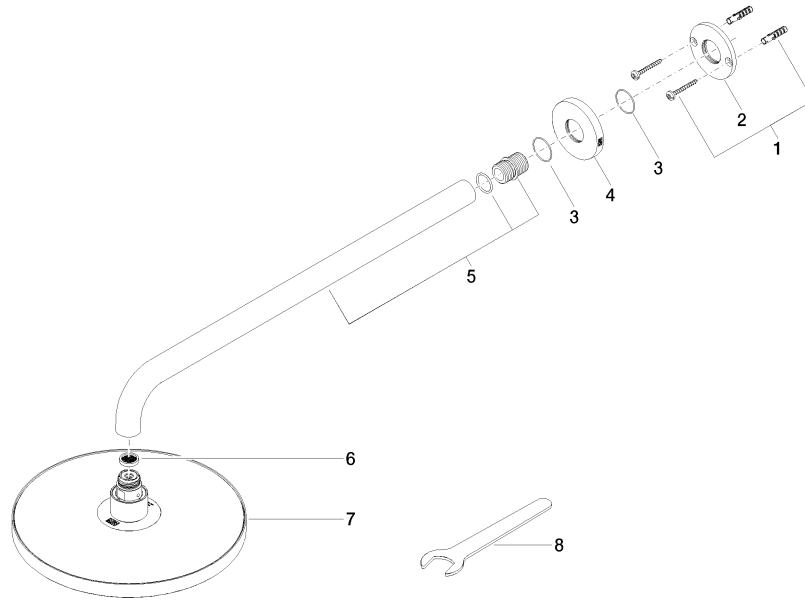

Rain shower with wall fixing FlowReduce 220 mm - Brushed Durabronze (23kt Gold)

TARA

28 648 970

- 450mm projection
- rain shower Ø 220 mm
- PURE RAIN, max. flow rate 7 l/min (at 3 bar)
- Function from: 6 l/min
- rosette Ø 60 mm
- 1/2" connection
- with anti-scale system
- quick clearing
- This product can help a building meet the requirements of Green Building Rating Systems, e.g. LEED®, BREEAM®, DGNB

Rain shower with wall fixing FlowReduce 220 mm - Brushed Durabronz (23kt Gold)

TARA

28 648 970
mm [inches]

Codes & Standards

DIN 4109

ISO 3822

Ü-Zeichen

Certificates

LGA_38

Rain shower with wall fixing FlowReduce 220 mm - Brushed Durabross (23kt Gold)

TARA

28 648 970

Product version from 4/1/2024

Parts for other finishes can be found here: [Chrome](#)

Rain shower with wall fixing FlowReduce 220 mm - Brushed Durabronz (23kt Gold)

TARA

28 648 970

Spare parts list

Product version from 4/1/2024

No.	Item Number	Name	Quantity used	Delivery time
	04 30 31 032 00 90	fixing set	9	2