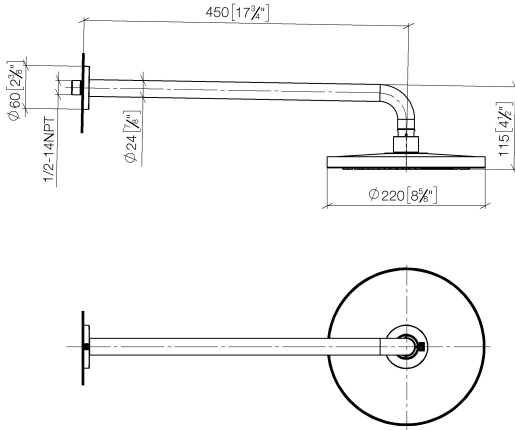

Rain shower with wall fixing FlowReduce 220 mm - Brushed Durabronze (23kt Gold)

TARA

28 648 970

- 450mm projection
- rain shower Ø 220 mm
- PURE RAIN, max. flow rate 7 l/min (at 3 bar)
- Function from: 6 l/min
- rosette Ø 60 mm
- 1/2" connection
- with anti-scale system
- quick clearing
- This product can help a building meet the requirements of Green Building Rating Systems, e.g. LEED®, BREEAM®, DGNB

Fits: TARA, LISSÉ, VAIA, META

	Brushed Durabronze (23kt Gold)	28 648 970-28
	Chrome	28 648 970-00
	Brushed Platinum	28 648 970-06
	Platinum	28 648 970-08
	Dark Chrome	28 648 970-19
	Light Gold	28 648 970-26
	Brushed Light Gold	28 648 970-27
	Matte Black	28 648 970-33
	Brushed Bronze	28 648 970-42
	Brushed Champagne (22kt Gold)	28 648 970-46
	Champagne (22kt Gold)	28 648 970-47
	Brushed Chrome	28 648 970-93
	Brushed Dark Platinum	28 648 970-99

Rain shower with wall fixing FlowReduce 220 mm - Brushed Durabronz (23kt Gold)

TARA

28 648 970
mm [inches]

Codes & Standards

DIN 4109

ISO 3822

Ü-Zeichen

Certificates

TARA

28 648 970

Spare parts list

Product version from 4/1/2024

No.	Item Number	Name	Quantity used	Delivery time
	04 30 31 032 00 90	fixing set	9	2