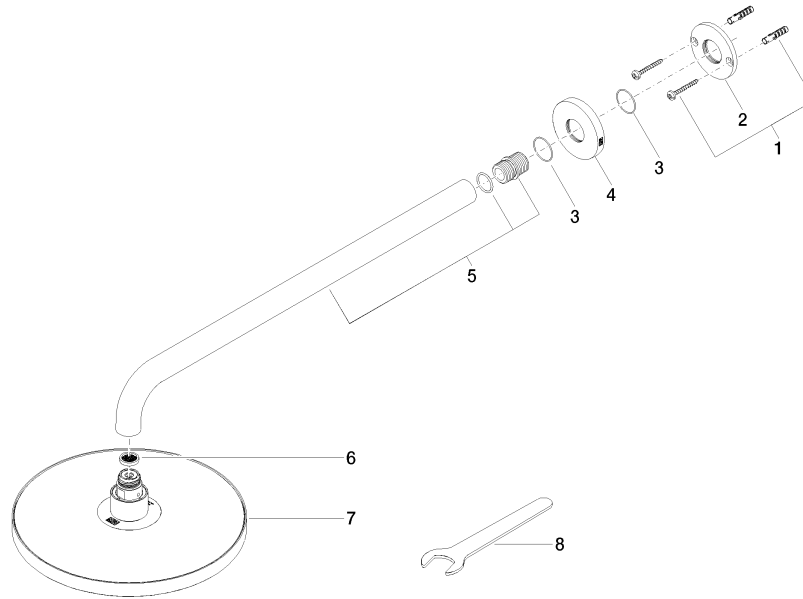

28 648 970

- 450mm projection
- rain shower Ø 220 mm
- PURE RAIN, max. flow rate 7 l/min (at 3 bar)
- Function from: 6 l/min
- rosette Ø 60 mm
- 1/2" connection
- with anti-scale system
- quick clearing
- This product can help a building meet the requirements of Green Building Rating Systems, e.g. LEED®, BREEAM®, DGNB

Fits: TARA, LISSÉ, VAIA, META

	Brushed Bronze	28 648 970-42
	Chrome	28 648 970-00
	Brushed Platinum	28 648 970-06
	Platinum	28 648 970-08
	Dark Chrome	28 648 970-19
	Light Gold	28 648 970-26
	Brushed Light Gold	28 648 970-27
	Brushed Durabronze (23kt Gold)	28 648 970-28
	Matte Black	28 648 970-33
	Brushed Champagne (22kt Gold)	28 648 970-46
	Champagne (22kt Gold)	28 648 970-47
	Brushed Chrome	28 648 970-93
	Brushed Dark Platinum	28 648 970-99

28 648 970

mm [inches]

### Spare parts list

No.	Item Number	Name	Quantity used	Delivery time
1	04 30 31 032 00 90	fixing set	1	2
2	09 17 20 120 90	holder	1	2
3	09 14 10 150 90	seal	2	2
4	09 27 97 015-42	rosette	1	60
5	90 11 03 070 00-42	pipe	1	30
6	09 23 01 075 90	insert	1	2
7	90 12 05 092 20-42	shower	1	30
8	90 30 09 069 00 90	key	1	2