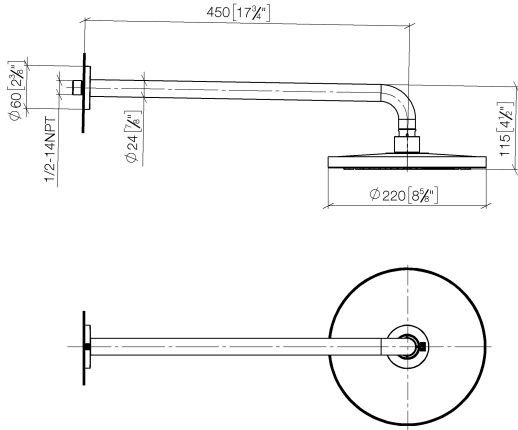

Rain shower with wall fixing FlowReduce 220 mm - Brushed Champagne (22kt Gold)

TARA

28 648 970

- 450mm projection
- rain shower Ø 220 mm
- PURE RAIN, max. flow rate 7 l/min (at 3 bar)
- Function from: 6 l/min
- rosette Ø 60 mm
- 1/2" connection
- with anti-scale system
- quick clearing
- This product can help a building meet the requirements of Green Building Rating Systems, e.g. LEED®, BREEAM®, DGNB

Fits: TARA, LISSÉ, VAIA, META

	Brushed Champagne (22kt Gold)	28 648 970-46
	Chrome	28 648 970-00
	Brushed Platinum	28 648 970-06
	Platinum	28 648 970-08
	Dark Chrome	28 648 970-19
	Light Gold	28 648 970-26
	Brushed Light Gold	28 648 970-27
	Brushed Durabrass (23kt Gold)	28 648 970-28
	Matte Black	28 648 970-33
	Brushed Bronze	28 648 970-42
	Champagne (22kt Gold)	28 648 970-47
	Brushed Chrome	28 648 970-93
	Brushed Dark Platinum	28 648 970-99

Rain shower with wall fixing FlowReduce 220 mm - Brushed Champagne (22kt Gold)

TARA

28 648 970
mm [inches]

Certificates

LGA_38655.

28 648 970
Parts for other
finishes can be found
here: Chrome

Spare parts list

No.	Item Number	Name	Quantity used	Delivery time
1	04 30 31 032 00 90	fixing set	1	2
2	09 17 20 120 90	holder	1	2
3	09 14 10 150 90	seal	2	2
4	09 27 97 015-46	rosette	1	30
5	90 11 03 070 00-46	pipe	1	30
6	09 23 01 075 90	insert	1	2
7	90 12 05 092 20-46	shower	1	30
8	90 30 09 069 00 90	key	1	2