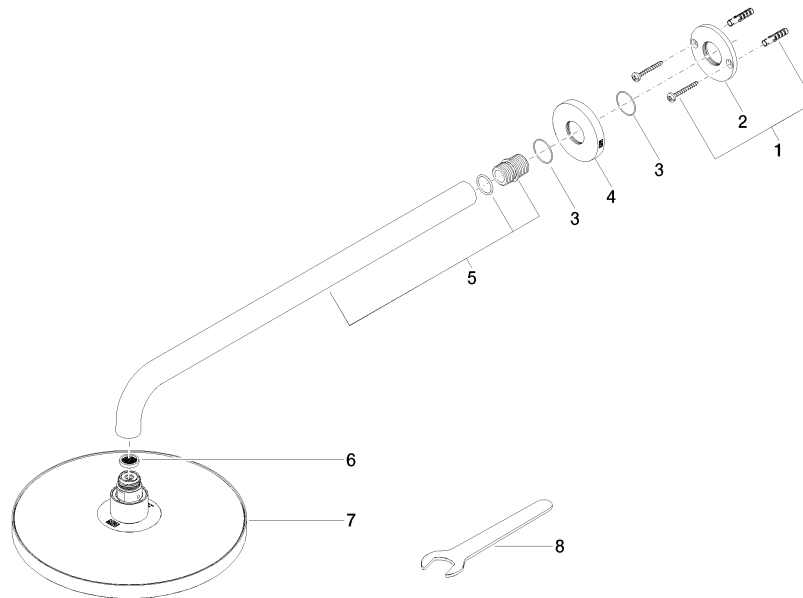

Rain shower with wall fixing FlowReduce 220 mm - Brushed Champagne (22kt Gold)

TARA

28 648 970

- 450mm projection
- rain shower Ø 220 mm
- PURE RAIN, max. flow rate 7 l/min (at 3 bar)
- Function from: 6 l/min
- rosette Ø 60 mm
- 1/2" connection
- with anti-scale system
- quick clearing
- This product can help a building meet the requirements of Green Building Rating Systems, e.g. LEED®, BREEAM®, DGNB

Fits: TARA, LISSÉ, VAIA, META

	Brushed Champagne (22kt Gold)	28 648 970-46
	Chrome	28 648 970-00
	Brushed Platinum	28 648 970-06
	Platinum	28 648 970-08
	Dark Chrome	28 648 970-19
	Light Gold	28 648 970-26
	Brushed Light Gold	28 648 970-27
	Brushed Durabrass (23kt Gold)	28 648 970-28
	Matte Black	28 648 970-33
	Brushed Bronze	28 648 970-42
	Champagne (22kt Gold)	28 648 970-47
	Brushed Chrome	28 648 970-93
	Brushed Dark Platinum	28 648 970-99

Rain shower with wall fixing FlowReduce 220 mm - Brushed Champagne (22kt Gold)

TARA

28 648 970
mm [inches]

Certificates

LGA_38655.

28 648 970
Parts for other
finishes can be found
here: Chrome

Spare parts list

No.	Item Number	Name	Quantity used	Delivery time
1	04 30 31 032 00 90	fixing set	1	2
2	09 17 20 120 90	holder	1	2
3	09 14 10 150 90	seal	2	2
4	09 27 97 015-46	rosette	1	30
5	90 11 03 070 00-46	pipe	1	30
6	09 23 01 075 90	insert	1	2
7	90 12 05 092 20-46	shower	1	30
8	90 30 09 069 00 90	key	1	2