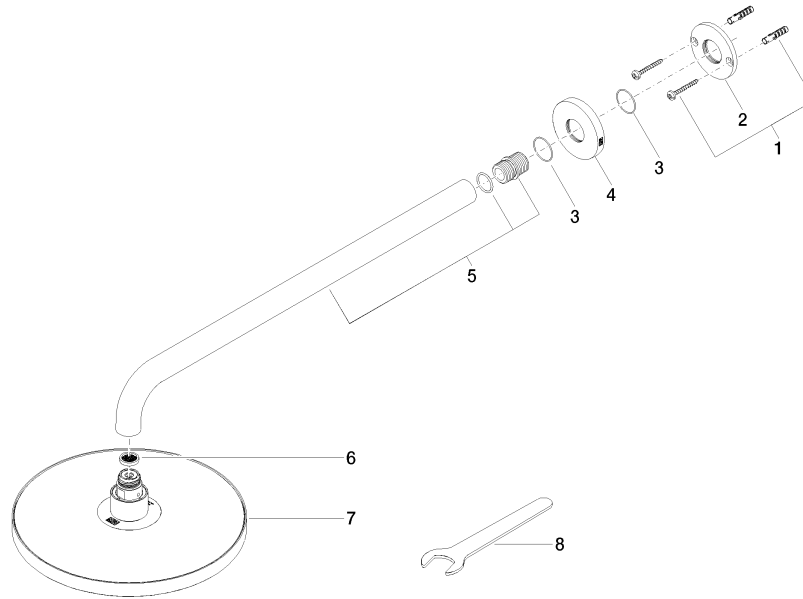

28 648 970

- 450mm projection
- rain shower Ø 220 mm
- PURE RAIN, max. flow rate 7 l/min (at 3 bar)
- Function from: 6 l/min
- rosette Ø 60 mm
- 1/2" connection
- with anti-scale system
- quick clearing
- This product can help a building meet the requirements of Green Building Rating Systems, e.g. LEED®, BREEAM®, DGNB

Fits: TARA, LISSÉ, VAIA, META

	Champagne (22kt Gold)	28 648 970-47
	Chrome	28 648 970-00
	Brushed Platinum	28 648 970-06
	Platinum	28 648 970-08
	Dark Chrome	28 648 970-19
	Light Gold	28 648 970-26
	Brushed Light Gold	28 648 970-27
	Brushed Durabronze (23kt Gold)	28 648 970-28
	Matte Black	28 648 970-33
	Brushed Bronze	28 648 970-42
	Brushed Champagne (22kt Gold)	28 648 970-46
	Brushed Chrome	28 648 970-93
	Brushed Dark Platinum	28 648 970-99

28 648 970

mm [inches]

Certificates

LGA\_38655.

28 648 970

Parts for other finishes can be found here: [Chrome](#)

### Spare parts list

No.	Item Number	Name	Quantity used	Delivery time
1	04 30 31 032 00 90	fixing set	1	2
2	09 17 20 120 90	holder	1	2
3	09 14 10 150 90	seal	2	2
4	09 27 97 015-47	rosette	1	30
5	90 11 03 070 00-47	pipe	1	30
6	09 23 01 075 90	insert	1	2
7	90 12 05 092 20-47	shower	1	30
8	90 30 09 069 00 90	key	1	2