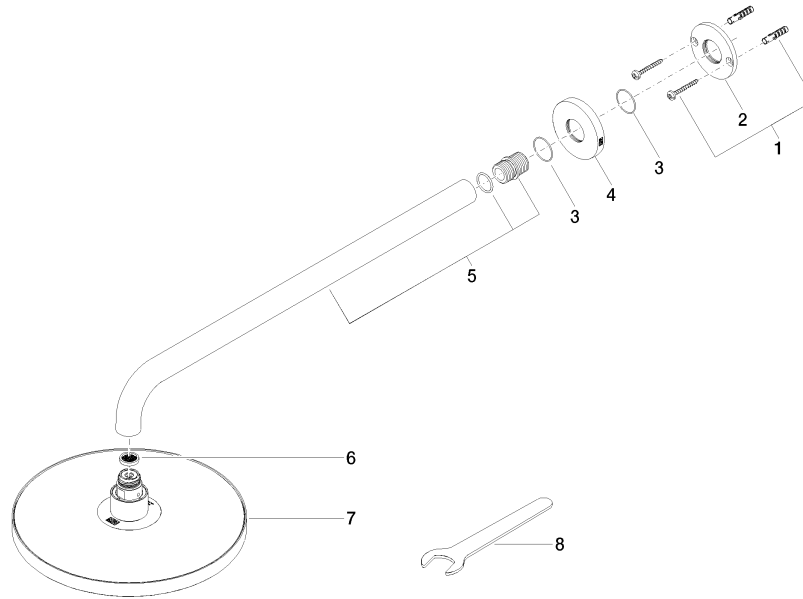

Rain shower with wall fixing FlowReduce 220 mm - Brushed Chrome

TARA

28 648 970

- 450mm projection
- rain shower Ø 220 mm
- PURE RAIN, max. flow rate 7 l/min (at 3 bar)
- Function from: 6 l/min
- rosette Ø 60 mm
- 1/2" connection
- with anti-scale system
- quick clearing
- This product can help a building meet the requirements of Green Building Rating Systems, e.g. LEED®, BREEAM®, DGNB

Fits: TARA, LISSÉ, VAIA, META

	Brushed Chrome	28 648 970-93
	Chrome	28 648 970-00
	Brushed Platinum	28 648 970-06
	Platinum	28 648 970-08
	Dark Chrome	28 648 970-19
	Light Gold	28 648 970-26
	Brushed Light Gold	28 648 970-27
	Brushed Durabronze (23kt Gold)	28 648 970-28
	Matte Black	28 648 970-33
	Brushed Bronze	28 648 970-42
	Brushed Champagne (22kt Gold)	28 648 970-46
	Champagne (22kt Gold)	28 648 970-47
	Brushed Dark Platinum	28 648 970-99

28 648 970

mm [inches]

Certificates

LGA_38655.

28 648 970

Parts for other finishes can be found here: [Chrome](#)

Spare parts list

No.	Item Number	Name	Quantity used	Delivery time
1	04 30 31 032 00 90	fixing set	1	2
2	09 17 20 120 90	holder	1	2
3	09 14 10 150 90	seal	2	2
4	09 27 97 015-93	rosette	1	20
5	90 11 03 070 00-93	pipe	1	20
6	09 23 01 075 90	insert	1	2
7	90 12 05 092 20-93	shower	1	20
8	90 30 09 069 00 90	key	1	2