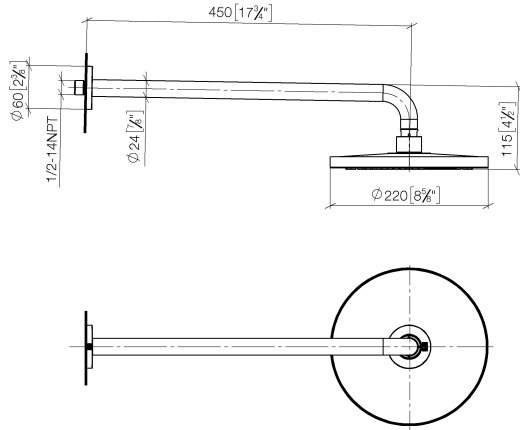

Rain shower with wall fixing FlowReduce 220 mm - Brushed Chrome

TARA

28 648 970

- 450mm projection
- rain shower Ø 220 mm
- PURE RAIN, max. flow rate 7 l/min (at 3 bar)
- Function from: 6 l/min
- rosette Ø 60 mm
- 1/2" connection
- with anti-scale system
- quick clearing
- This product can help a building meet the requirements of Green Building Rating Systems, e.g. LEED®, BREEAM®, DGNB

Fits: TARA, LISSÉ, VAIA, META

	Brushed Chrome	28 648 970-93
	Chrome	28 648 970-00
	Brushed Platinum	28 648 970-06
	Platinum	28 648 970-08
	Dark Chrome	28 648 970-19
	Light Gold	28 648 970-26
	Brushed Light Gold	28 648 970-27
	Brushed Durabronze (23kt Gold)	28 648 970-28
	Matte Black	28 648 970-33
	Brushed Bronze	28 648 970-42
	Brushed Champagne (22kt Gold)	28 648 970-46
	Champagne (22kt Gold)	28 648 970-47
	Brushed Dark Platinum	28 648 970-99

28 648 970

mm [inches]

Certificates

LGA_38655.

28 648 970

Parts for other finishes can be found here: [Chrome](#)

Spare parts list

No.	Item Number	Name	Quantity used	Delivery time
1	04 30 31 032 00 90	fixing set	1	2
2	09 17 20 120 90	holder	1	2
3	09 14 10 150 90	seal	2	2
4	09 27 97 015-93	rosette	1	20
5	90 11 03 070 00-93	pipe	1	20
6	09 23 01 075 90	insert	1	2
7	90 12 05 092 20-93	shower	1	20
8	90 30 09 069 00 90	key	1	2