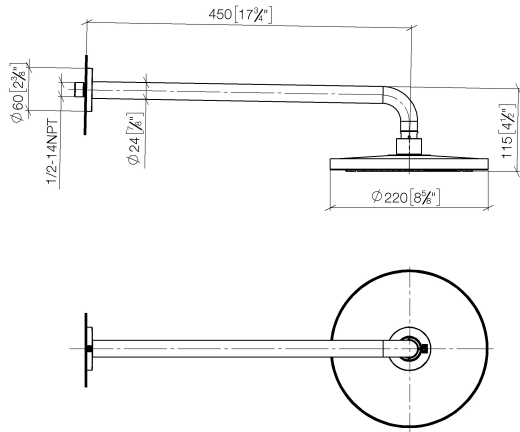

28 648 970

- 450mm projection
- rain shower Ø 220 mm
- PURE RAIN, max. flow rate 7 l/min (at 3 bar)
- Function from: 6 l/min
- rosette Ø 60 mm
- 1/2" connection
- with anti-scale system
- quick clearing
- This product can help a building meet the requirements of Green Building Rating Systems, e.g. LEED®, BREEAM®, DGNB

Fits: TARA, LISSÉ, VAIA, META

	Brushed Dark Platinum	28 648 970-99
	Chrome	28 648 970-00
	Brushed Platinum	28 648 970-06
	Platinum	28 648 970-08
	Dark Chrome	28 648 970-19
	Light Gold	28 648 970-26
	Brushed Light Gold	28 648 970-27
	Brushed Durabronze (23kt Gold)	28 648 970-28
	Matte Black	28 648 970-33
	Brushed Bronze	28 648 970-42
	Brushed Champagne (22kt Gold)	28 648 970-46
	Champagne (22kt Gold)	28 648 970-47
	Brushed Chrome	28 648 970-93

28 648 970

mm [inches]

Certificates

LGA_38655.

28 648 970

Parts for other finishes can be found here: [Chrome](#)

Spare parts list

No.	Item Number	Name	Quantity used	Delivery time
1	04 30 31 032 00 90	fixing set	1	2
2	09 17 20 120 90	holder	1	2
3	09 14 10 150 90	seal	2	2
4	09 27 97 015-99	rosette	1	30
5	90 11 03 070 00-99	pipe	1	30
6	09 23 01 075 90	insert	1	2
7	90 12 05 092 20-99	shower	1	30
8	90 30 09 069 00 90	key	1	2