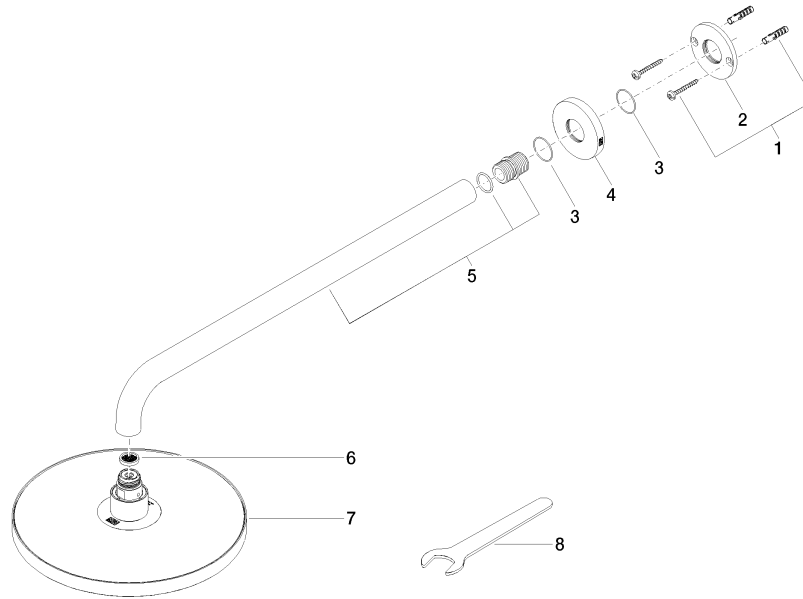

28 648 970

- 450mm projection
- rain shower Ø 220 mm
- PURE RAIN, max. flow rate 7 l/min (at 3 bar)
- Function from: 6 l/min
- rosette Ø 60 mm
- 1/2" connection
- with anti-scale system
- quick clearing
- This product can help a building meet the requirements of Green Building Rating Systems, e.g. LEED®, BREEAM®, DGNB

Fits: TARA, LISSÉ, VAIA, META

	Brushed Dark Platinum	28 648 970-99
	Chrome	28 648 970-00
	Brushed Platinum	28 648 970-06
	Platinum	28 648 970-08
	Dark Chrome	28 648 970-19
	Light Gold	28 648 970-26
	Brushed Light Gold	28 648 970-27
	Brushed Durabronze (23kt Gold)	28 648 970-28
	Matte Black	28 648 970-33
	Brushed Bronze	28 648 970-42
	Brushed Champagne (22kt Gold)	28 648 970-46
	Champagne (22kt Gold)	28 648 970-47
	Brushed Chrome	28 648 970-93

28 648 970

mm [inches]

Certificates

LGA_38655.

28 648 970

Parts for other finishes can be found here: [Chrome](#)

Spare parts list

No.	Item Number	Name	Quantity used	Delivery time
1	04 30 31 032 00 90	fixing set	1	2
2	09 17 20 120 90	holder	1	2
3	09 14 10 150 90	seal	2	2
4	09 27 97 015-99	rosette	1	30
5	90 11 03 070 00-99	pipe	1	30
6	09 23 01 075 90	insert	1	2
7	90 12 05 092 20-99	shower	1	30
8	90 30 09 069 00 90	key	1	2