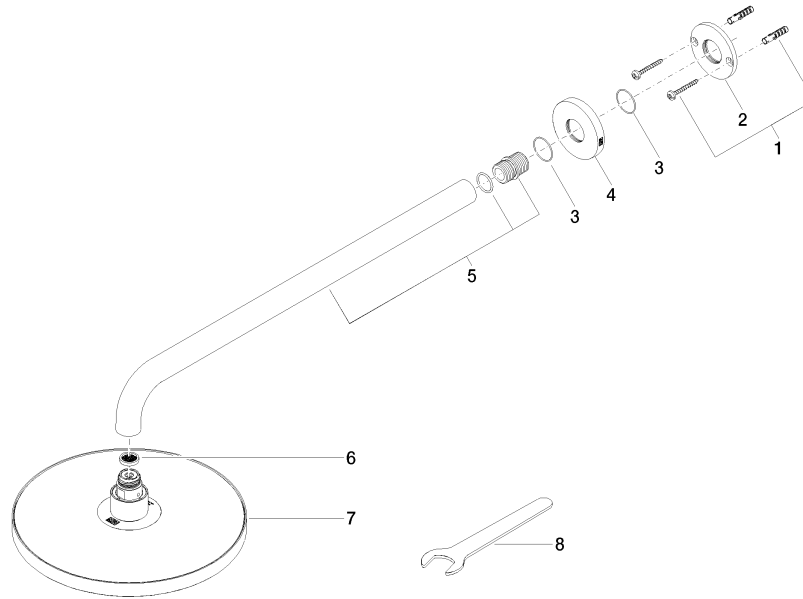

EDITION PRO Rain shower with wall fixing 220 mm - Brushed Chrome

28 649 626

- 450mm projection
- rain flow
- with anti-scale system
- rain shower Ø 220 mm
- rosette Ø 60 mm
- 1/2" connection
- max. flow 14 l/min
- quick clearing

	Brushed Chrome	28 649 626-93
	Chrome	28 649 626-00
	Matte Black	28 649 626-33

EDITION PRO Rain shower with wall fixing 220 mm - Brushed Chrome

28 649 626

mm [inches]

Flow rate chart

Certificates

WRAS_2212012. LGA_38655.

EDITION PRO Rain shower with wall fixing 220 mm - Brushed Chrome

28 649 626

Parts for other finishes can be found here: [Chrome](#)

Spare parts list

No.	Item Number	Name	Quantity used	Delivery time
1	04 30 31 032 00 90	fixing set	1	2
2	09 17 20 120 90	holder	1	2
3	09 14 10 150 90	seal	1	2
4	09 27 97 015-93	rosette	1	20
5	90 11 03 070 00-93	pipe	1	20
6	09 23 01 075 90	insert	1	2
7	04 12 05 092 00-93	shower	1	20
8	90 30 09 069 00 90	key	1	2