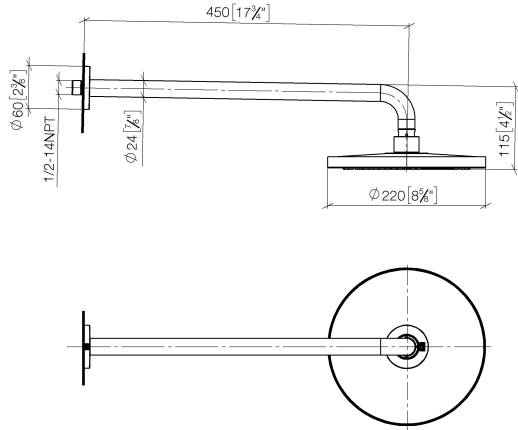

EDITION PRO Rain shower with wall fixing 220 mm - Brushed Chrome

28 649 626

- 450mm projection
- rain flow
- with anti-scale system
- rain shower Ø 220 mm
- rosette Ø 60 mm
- 1/2" connection
- max. flow 14 l/min
- quick clearing

	Brushed Chrome	28 649 626-93
	Chrome	28 649 626-00
	Matte Black	28 649 626-33

EDITION PRO Rain shower with wall fixing 220 mm - Brushed Chrome

28 649 626

mm [inches]

Flow rate chart

Certificates

WRAS_2212012. LGA_38655.

EDITION PRO Rain shower with wall fixing 220 mm - Brushed Chrome

28 649 626

Parts for other finishes can be found here: [Chrome](#)

Spare parts list

No.	Item Number	Name	Quantity used	Delivery time
1	04 30 31 032 00 90	fixing set	1	2
2	09 17 20 120 90	holder	1	2
3	09 14 10 150 90	seal	1	2
4	09 27 97 015-93	rosette	1	20
5	90 11 03 070 00-93	pipe	1	20
6	09 23 01 075 90	insert	1	2
7	04 12 05 092 00-93	shower	1	20
8	90 30 09 069 00 90	key	1	2