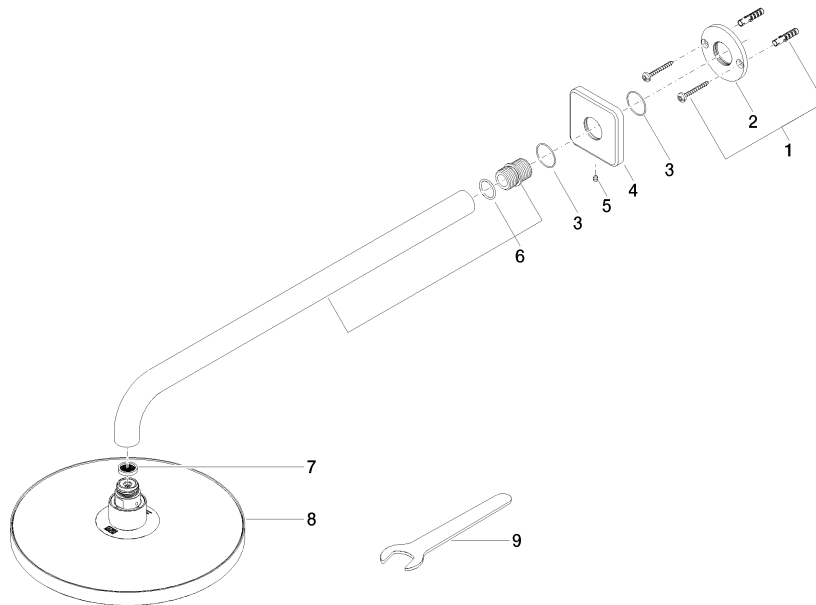

Rain shower with wall fixing 220 mm - Platinum

IMO

28 649 670

- 450mm projection
- rain shower Ø 220 mm
- PURE RAIN, max. flow rate 14 l/min (at 3 bar)
- Function from: 7 l/min
- rosette 65 x 65 mm
- 1/2" connection
- with anti-scale system
- quick clearing
- WRAS 2212012

Recommended miscellaneous

Concealed wall elbow -

35 085 970 90

- max. recess depth 163 mm
- min. recess depth 90 mm

28 649 670

mm [inches]

Flow rate chart

Certificates

WRAS_2212012. LGA_38655.

28 649 670

Spare parts list

No.	Item Number	Name	Quantity used	Delivery time
1	04 30 31 032 00 90	fixing set	1	2
2	09 17 20 120 90	holder	1	2
3	09 14 10 150 90	seal	2	2
4	09 27 67 015-08	rosette	1	40
5	90 31 11 038 00 90	pin	1	2
6	90 11 03 070 00-08	pipe	1	40
7	09 23 01 075 90	insert	1	2
8	04 12 05 092 00-08	shower	1	40
9	90 30 09 069 00 90	key	1	2