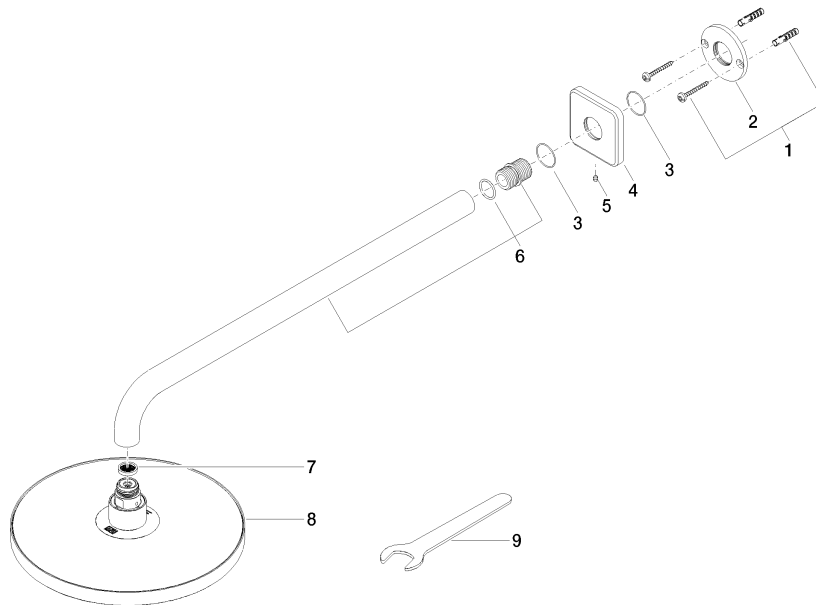

Rain shower with wall fixing 220 mm - Dark Chrome

IMO

28 649 670

- 450mm projection
- rain shower Ø 220 mm
- PURE RAIN, max. flow rate 14 l/min (at 3 bar)
- Function from: 7 l/min
- rosette 65 x 65 mm
- 1/2" connection
- with anti-scale system
- quick clearing
- WRAS 2212012

Recommended miscellaneous

Concealed wall elbow -

35 085 970 90

- max. recess depth 163 mm
- min. recess depth 90 mm

28 649 670

mm [inches]

Flow rate chart

Certificates

WRAS_2212012. LGA_38655.

28 649 670

Spare parts list

No.	Item Number	Name	Quantity used	Delivery time
1	04 30 31 032 00 90	fixing set	1	2
2	09 17 20 120 90	holder	1	2
3	09 14 10 150 90	seal	2	2
4	09 27 67 015-19	rosette	1	60
5	90 31 11 038 00 90	pin	1	2
6	90 11 03 070 00-19	pipe	1	20
7	09 23 01 075 90	insert	1	2
8	04 12 05 092 00-19	shower	1	20
9	90 30 09 069 00 90	key	1	2