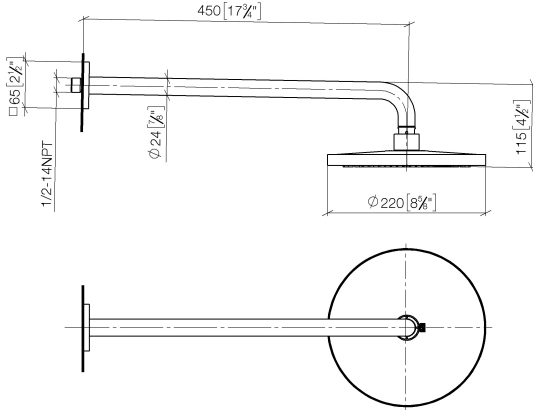

Rain shower with wall fixing 220 mm - Dark Chrome

IMO

28 649 670

- 450mm projection
- rain shower Ø 220 mm
- PURE RAIN, max. flow rate 14 l/min (at 3 bar)
- Function from: 7 l/min
- rosette 65 x 65 mm
- 1/2" connection
- with anti-scale system
- quick clearing
- WRAS 2212012

Recommended miscellaneous

Concealed wall elbow -

35 085 970 90

- max. recess depth 163 mm
- min. recess depth 90 mm

28 649 670

mm [inches]

Flow rate chart

Certificates

WRAS_2212012. LGA_38655.

28 649 670

Spare parts list

No.	Item Number	Name	Quantity used	Delivery time
1	04 30 31 032 00 90	fixing set	1	2
2	09 17 20 120 90	holder	1	2
3	09 14 10 150 90	seal	2	2
4	09 27 67 015-19	rosette	1	60
5	90 31 11 038 00 90	pin	1	2
6	90 11 03 070 00-19	pipe	1	20
7	09 23 01 075 90	insert	1	2
8	04 12 05 092 00-19	shower	1	20
9	90 30 09 069 00 90	key	1	2