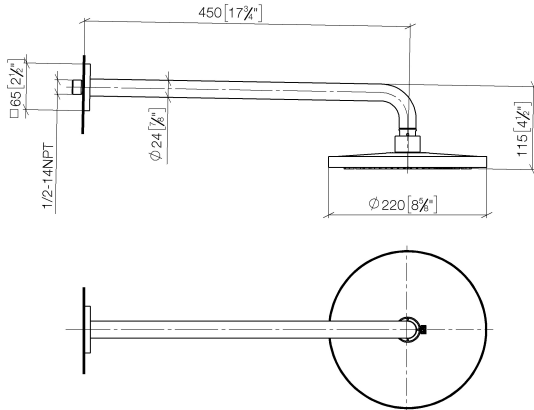

Rain shower with wall fixing 220 mm - Matte Black

IMO

28 649 670

- 450mm projection
- rain shower Ø 220 mm
- PURE RAIN, max. flow rate 14 l/min (at 3 bar)
- Function from: 7 l/min
- rosette 65 x 65 mm
- 1/2" connection
- with anti-scale system
- quick clearing
- WRAS 2212012

Recommended miscellaneous

Concealed wall elbow -

35 085 970 90

- min. recess depth 90 mm
- max. recess depth 163 mm

28 649 670

mm [inches]

Flow rate chart

Certificates