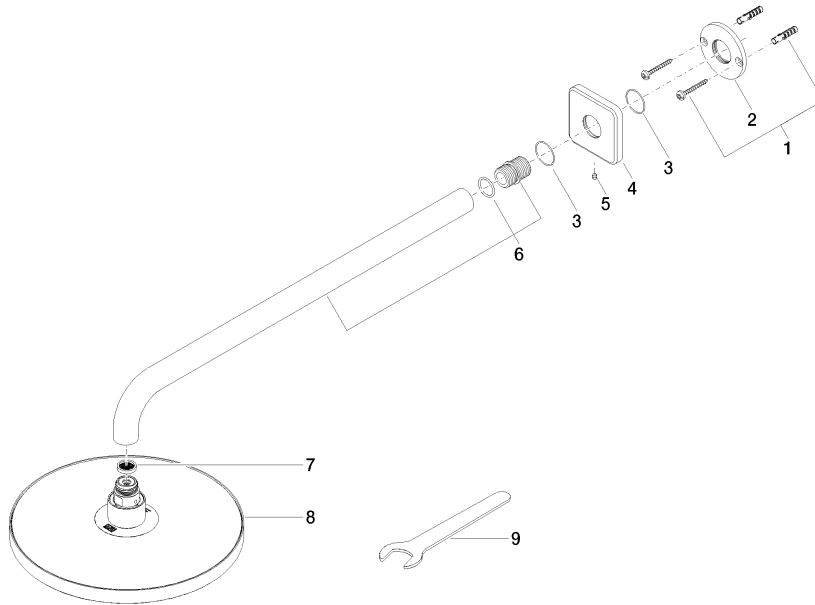

Rain shower with wall fixing 220 mm - Champagne (22kt Gold)

IMO

28 649 670

- 450mm projection
- rain shower Ø 220 mm
- PURE RAIN, max. flow rate 14 l/min (at 3 bar)
- Function from: 7 l/min
- rosette 65 x 65 mm
- 1/2" connection
- with anti-scale system
- quick clearing
- WRAS 2212012

Recommended miscellaneous

- Concealed wall elbow -** 35 085 970 90
- max. recess depth 163 mm
 - min. recess depth 90 mm

28 649 670

mm [inches]

Flow rate chart

Certificates

WRAS_2212012. LGA_38655.

28 649 670

Spare parts list

No.	Item Number	Name	Quantity used	Delivery time
1	04 30 31 032 00 90	fixing set	1	2
2	09 17 20 120 90	holder	1	2
3	09 14 10 150 90	seal	2	2
4	09 27 67 015-47	rosette	1	30
5	90 31 11 038 00 90	pin	1	2
6	90 11 03 070 00-47	pipe	1	30
7	09 23 01 075 90	insert	1	2
8	04 12 05 092 00-47	shower	1	60
9	90 30 09 069 00 90	key	1	2