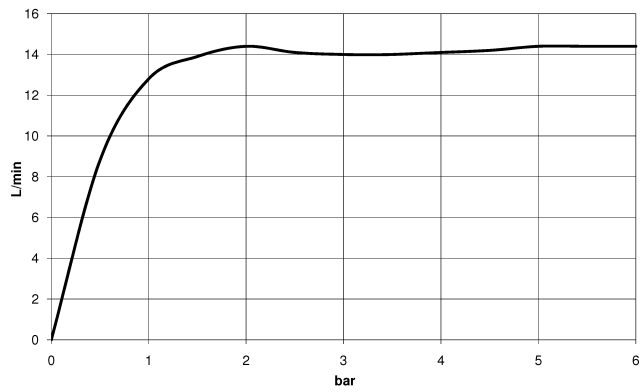

Rain shower with wall fixing 220 mm - Champagne (22kt Gold)

IMO

28 649 670

- 450mm projection
- rain shower Ø 220 mm
- PURE RAIN, max. flow rate 14 l/min (at 3 bar)
- Function from: 7 l/min
- rosette 65 x 65 mm
- 1/2" connection
- with anti-scale system
- quick clearing
- WRAS 2212012

Recommended miscellaneous

- Concealed wall elbow -** 35 085 970 90
- max. recess depth 163 mm
 - min. recess depth 90 mm

28 649 670

mm [inches]

Flow rate chart

Certificates

WRAS_2212012. LGA_38655.

28 649 670