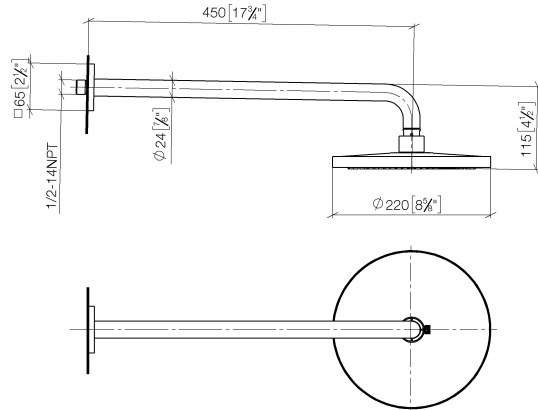

Rain shower with wall fixing 220 mm - Champagne (22kt Gold)

IMO

28 649 670

- 450mm projection
- rain shower Ø 220 mm
- PURE RAIN, max. flow rate 14 l/min (at 3 bar)
- Function from: 7 l/min
- rosette 65 x 65 mm
- 1/2" connection
- with anti-scale system
- quick clearing
- WRAS 2212012

Recommended miscellaneous

- Concealed wall elbow -** 35 085 970 90
- max. recess depth 163 mm
 - min. recess depth 90 mm

28 649 670

mm [inches]

Flow rate chart

Certificates

WRAS_2212012. LGA_38655.

28 649 670

Spare parts list

No.	Item Number	Name	Quantity used	Delivery time
1	04 30 31 032 00 90	fixing set	1	2
2	09 17 20 120 90	holder	1	2
3	09 14 10 150 90	seal	2	2
4	09 27 67 015-47	rosette	1	30
5	90 31 11 038 00 90	pin	1	2
6	90 11 03 070 00-47	pipe	1	30
7	09 23 01 075 90	insert	1	2
8	04 12 05 092 00-47	shower	1	60
9	90 30 09 069 00 90	key	1	2