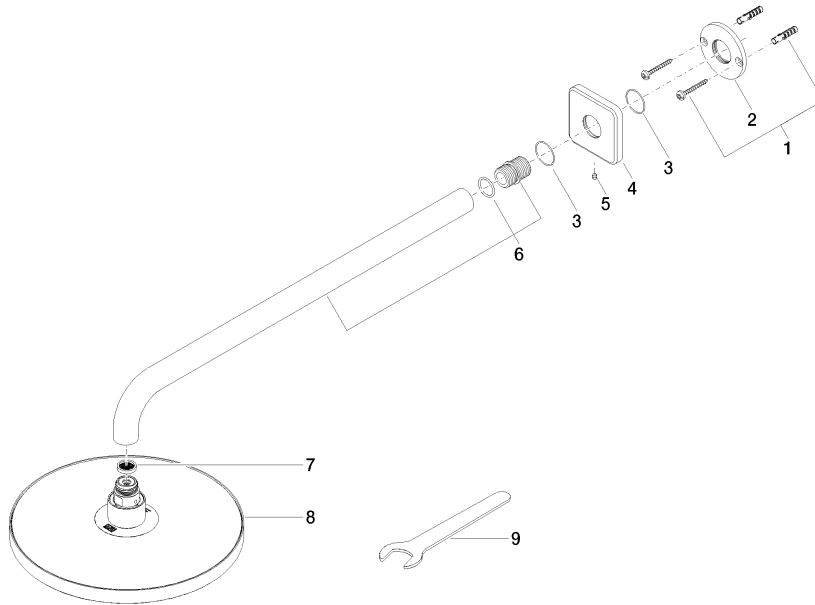

Rain shower with wall fixing 220 mm - Brushed Dark Platinum

IMO

28 649 670

- 450mm projection
- rain shower Ø 220 mm
- PURE RAIN, max. flow rate 14 l/min (at 3 bar)
- Function from: 7 l/min
- rosette 65 x 65 mm
- 1/2" connection
- with anti-scale system
- quick clearing
- WRAS 2212012

Recommended miscellaneous

Concealed wall elbow -

35 085 970 90

- max. recess depth 163 mm
- min. recess depth 90 mm

28 649 670

mm [inches]

Flow rate chart

Certificates

WRAS_2212012. LGA_38655.

28 649 670

Spare parts list

No.	Item Number	Name	Quantity used	Delivery time
1	04 30 31 032 00 90	fixing set	1	2
2	09 17 20 120 90	holder	1	2
3	09 14 10 150 90	seal	2	2
4	09 27 67 015-99	rosette	1	30
5	90 31 11 038 00 90	pin	1	2
6	90 11 03 070 00-99	pipe	1	30
7	09 23 01 075 90	insert	1	2
8	04 12 05 092 00-99	shower	1	30
9	90 30 09 069 00 90	key	1	2