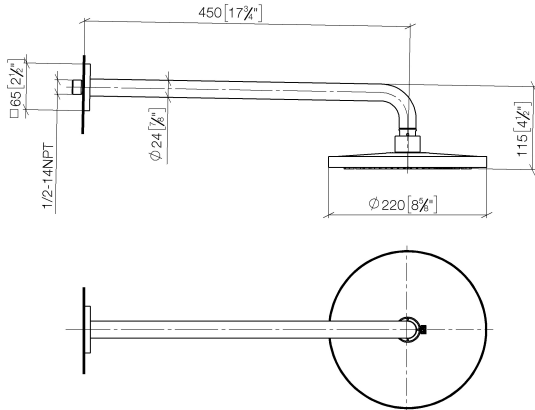

Rain shower with wall fixing 220 mm - Brushed Dark Platinum

IMO

28 649 670

- 450mm projection
- rain shower Ø 220 mm
- PURE RAIN, max. flow rate 14 l/min (at 3 bar)
- Function from: 7 l/min
- rosette 65 x 65 mm
- 1/2" connection
- with anti-scale system
- quick clearing
- WRAS 2212012

Recommended miscellaneous

Concealed wall elbow -

35 085 970 90

- max. recess depth 163 mm
- min. recess depth 90 mm

28 649 670

mm [inches]

Flow rate chart

Certificates

WRAS_2212012. LGA_38655.

28 649 670

Spare parts list

No.	Item Number	Name	Quantity used	Delivery time
1	04 30 31 032 00 90	fixing set	1	2
2	09 17 20 120 90	holder	1	2
3	09 14 10 150 90	seal	2	2
4	09 27 67 015-99	rosette	1	30
5	90 31 11 038 00 90	pin	1	2
6	90 11 03 070 00-99	pipe	1	30
7	09 23 01 075 90	insert	1	2
8	04 12 05 092 00-99	shower	1	30
9	90 30 09 069 00 90	key	1	2