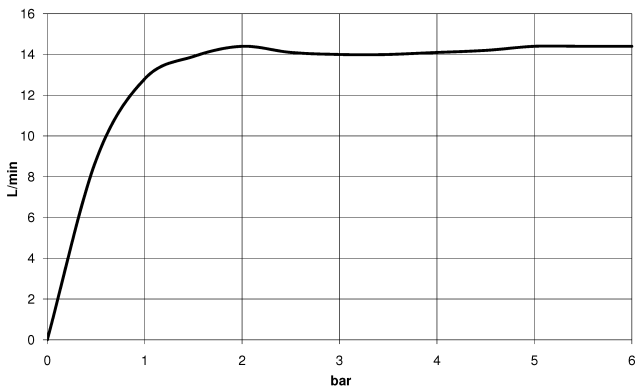

## Rain shower with wall fixing 220 mm - Brushed Platinum

TARA

28 649 970

- 450mm projection
- rain shower Ø 220 mm
- PURE RAIN, max. flow rate 14 l/min (at 3 bar)
- Function from: 7 l/min
- rosette Ø 60 mm
- 1/2" connection
- with anti-scale system
- quick clearing
- WRAS 2212012

### Recommended miscellaneous

- Concealed wall elbow -** 35 085 970 90
- max. recess depth 163 mm
  - min. recess depth 90 mm

28 649 970

mm [inches]

Flow rate chart

Certificates

WRAS\_2212012.

DVGW\_DW-  
6517DN0118.