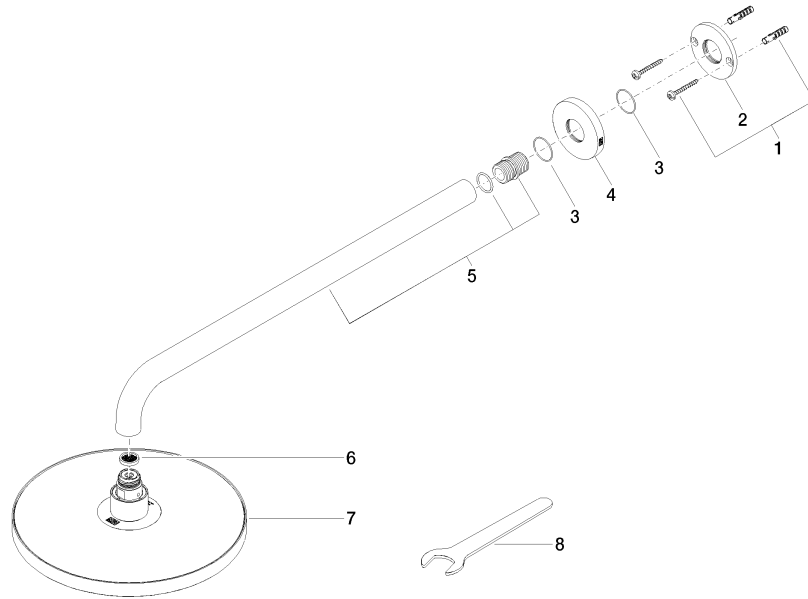

## Rain shower with wall fixing 220 mm - Brushed Platinum

TARA

28 649 970

- 450mm projection
- rain shower Ø 220 mm
- PURE RAIN, max. flow rate 14 l/min (at 3 bar)
- Function from: 7 l/min
- rosette Ø 60 mm
- 1/2" connection
- with anti-scale system
- quick clearing
- WRAS 2212012

Fits: TARA, LISSÉ, VAIA, META

	Brushed Platinum	28 649 970-06
	Chrome	28 649 970-00
	Platinum	28 649 970-08
	Dark Chrome	28 649 970-19
	Light Gold	28 649 970-26
	Brushed Light Gold	28 649 970-27
	Brushed Durabrass (23kt Gold)	28 649 970-28
	Matte Black	28 649 970-33
	Brushed Bronze	28 649 970-42
	Brushed Champagne (22kt Gold)	28 649 970-46
	Champagne (22kt Gold)	28 649 970-47
	Brushed Chrome	28 649 970-93
	Brushed Dark Platinum	28 649 970-99

### Recommended miscellaneous

- Concealed wall elbow -** 35 085 970 90
- max. recess depth 163 mm
  - min. recess depth 90 mm

28 649 970

mm [inches]

Flow rate chart

Certificates

WRAS\_2212012.

DVGW\_DW-  
6517DN0118.

### Spare parts list

No.	Item Number	Name	Quantity used	Delivery time
1	04 30 31 032 00 90	fixing set	1	2
2	09 17 20 120 90	holder	1	2
3	09 14 10 150 90	seal	2	2
4	09 27 97 015-06	rosette	1	10
5	90 11 03 070 00-06	pipe	1	10
6	09 23 01 075 90	insert	1	2
7	04 12 05 092 00-06	shower	1	10
8	90 30 09 069 00 90	key	1	2