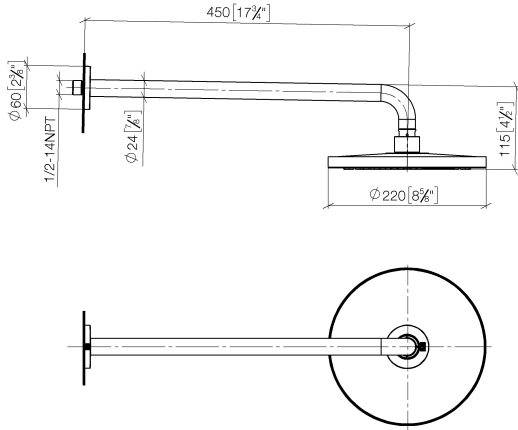

Rain shower with wall fixing 220 mm - Platinum

TARA

28 649 970

- 450mm projection
- rain shower Ø 220 mm
- PURE RAIN, max. flow rate 14 l/min (at 3 bar)
- Function from: 7 l/min
- rosette Ø 60 mm
- 1/2" connection
- with anti-scale system
- quick clearing
- WRAS 2212012

Fits: TARA, LISSÉ, VAIA, META

	Platinum	28 649 970-08
	Chrome	28 649 970-00
	Brushed Platinum	28 649 970-06
	Dark Chrome	28 649 970-19
	Light Gold	28 649 970-26
	Brushed Light Gold	28 649 970-27
	Brushed Durabrass (23kt Gold)	28 649 970-28
	Matte Black	28 649 970-33
	Brushed Bronze	28 649 970-42
	Brushed Champagne (22kt Gold)	28 649 970-46
	Champagne (22kt Gold)	28 649 970-47
	Brushed Chrome	28 649 970-93
	Brushed Dark Platinum	28 649 970-99

Recommended miscellaneous

- Concealed wall elbow -** 35 085 970 90
- max. recess depth 163 mm
 - min. recess depth 90 mm

28 649 970

mm [inches]

Flow rate chart

Certificates

WRAS_2212012.

DVGW_DW-
6517DN0118.

LGA_38655.

28 649 970

Spare parts list

No.	Item Number	Name	Quantity used	Delivery time
1	04 30 31 032 00 90	fixing set	1	2
2	09 17 20 120 90	holder	1	2
3	09 14 10 150 90	seal	2	2
4	09 27 97 015-08	rosette	1	40
5	90 11 03 070 00-08	pipe	1	40
6	09 23 01 075 90	insert	1	2
7	04 12 05 092 00-08	shower	1	40
8	90 30 09 069 00 90	key	1	2