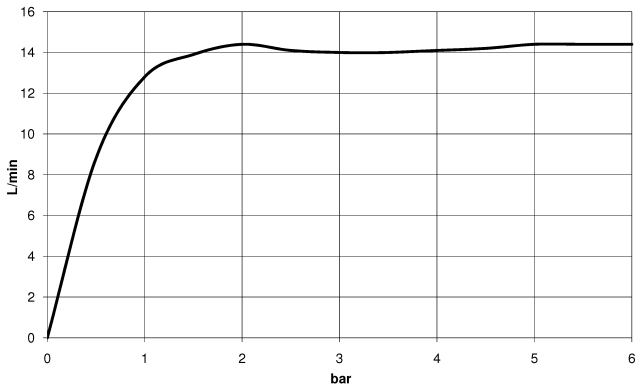

Rain shower with wall fixing 220 mm - Dark Chrome

TARA

28 649 970

- 450mm projection
- rain shower Ø 220 mm
- PURE RAIN, max. flow rate 14 l/min (at 3 bar)
- Function from: 7 l/min
- rosette Ø 60 mm
- 1/2" connection
- with anti-scale system
- quick clearing
- WRAS 1707033

Recommended miscellaneous

- Concealed wall elbow -** 35 085 970 90
- max. recess depth 163 mm
 - min. recess depth 90 mm

28 649 970

mm [inches]

Flow rate chart

Certificates

WRAS_2212012.

DVGW_DW-
6517DN0118.