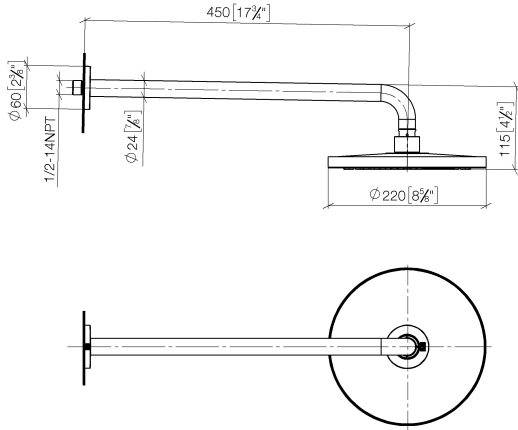

Rain shower with wall fixing 220 mm - Dark Chrome

TARA

28 649 970

- 450mm projection
- rain shower Ø 220 mm
- PURE RAIN, max. flow rate 14 l/min (at 3 bar)
- Function from: 7 l/min
- rosette Ø 60 mm
- 1/2" connection
- with anti-scale system
- quick clearing
- WRAS 1707033

Fits: TARA, LISSÉ, VAIA, META

	Dark Chrome	28 649 970-19
	Chrome	28 649 970-00
	Brushed Platinum	28 649 970-06
	Platinum	28 649 970-08
	Light Gold	28 649 970-26
	Brushed Light Gold	28 649 970-27
	Brushed Durabrass (23kt Gold)	28 649 970-28
	Matte Black	28 649 970-33
	Brushed Bronze	28 649 970-42
	Brushed Champagne (22kt Gold)	28 649 970-46
	Champagne (22kt Gold)	28 649 970-47
	Brushed Chrome	28 649 970-93
	Brushed Dark Platinum	28 649 970-99

Recommended miscellaneous

- Concealed wall elbow -** 35 085 970 90
- max. recess depth 163 mm
 - min. recess depth 90 mm

28 649 970

mm [inches]

Flow rate chart

Certificates

WRAS_2212012.

DVGW_DW-
6517DN0118.