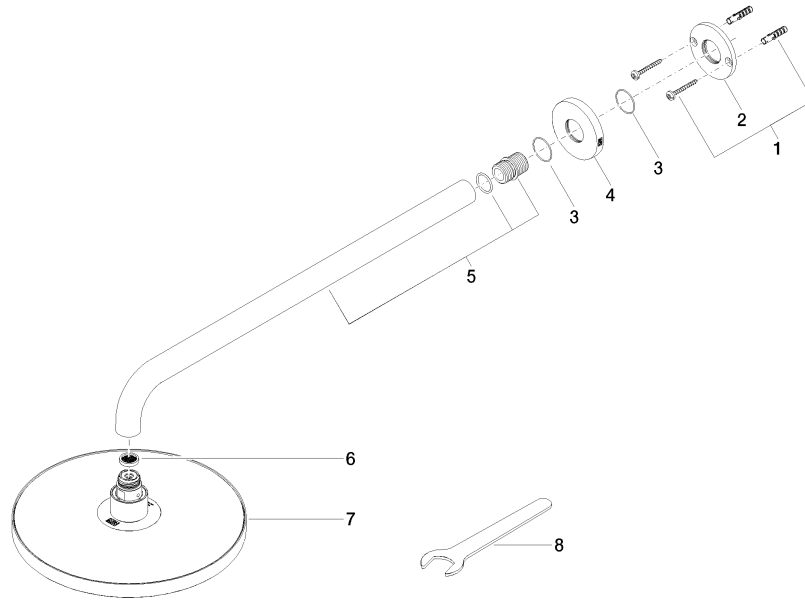

**Rain shower with wall fixing 220 mm - Light Gold**

TARA

28 649 970

- 450mm projection
- rain shower Ø 220 mm
- PURE RAIN, max. flow rate 14 l/min (at 3 bar)
- Function from: 7 l/min
- rosette Ø 60 mm
- 1/2" connection
- with anti-scale system
- quick clearing
- WRAS 2212012

## Rain shower with wall fixing 220 mm - Light Gold

---

TARA

28 649 970

### Certificates

---

DVGW\_DW-  
6517DN0

LGA\_38

WRAS\_2212

28 649 970

Product version from 3/13/2017

Rain shower with wall fixing 220 mm - Light Gold

TARA

28 649 970

**Spare parts list**

**Product version from 3/13/2017**

No.	Item Number	Name	Quantity used	Delivery time
	04 30 31 032 00 90	fixing set	9	2