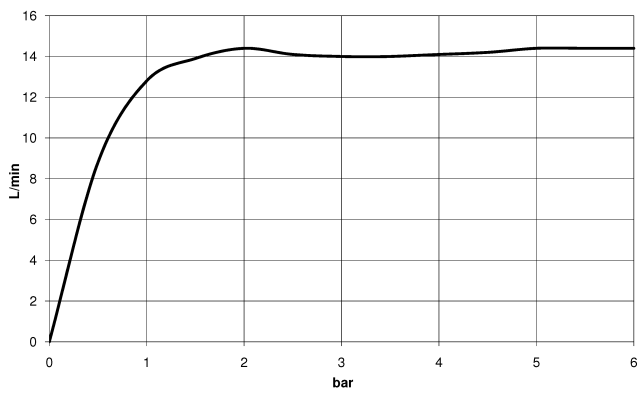

**Rain shower with wall fixing 220 mm - Brushed Durabronze (23kt Gold)**

TARA

28 649 970

- 450mm projection
- rain shower Ø 220 mm
- PURE RAIN, max. flow rate 14 l/min (at 3 bar)
- Function from: 7 l/min
- rosette Ø 60 mm
- 1/2" connection
- with anti-scale system
- quick clearing
- WRAS 2212012

**Recommended miscellaneous**

**Concealed wall elbow -**

- max. recess depth 163 mm
- min. recess depth 90 mm

35 085 970 90

28 649 970

mm [inches]

Flow rate chart

Certificates