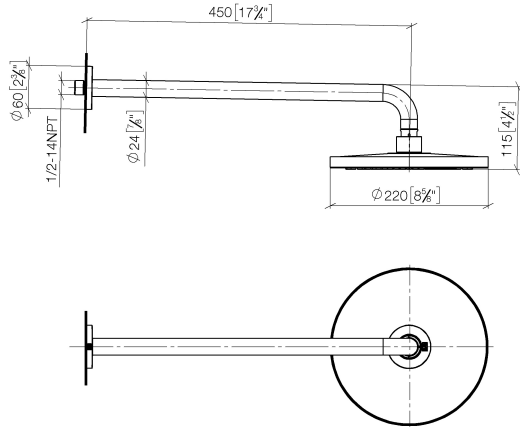

**Rain shower with wall fixing 220 mm - Brushed Durabronze (23kt Gold)**

TARA

28 649 970

- 450mm projection
- rain shower Ø 220 mm
- PURE RAIN, max. flow rate 14 l/min (at 3 bar)
- Function from: 7 l/min
- rosette Ø 60 mm
- 1/2" connection
- with anti-scale system
- quick clearing
- WRAS 2212012

**Recommended miscellaneous**

**Concealed wall elbow -**

- max. recess depth 163 mm
- min. recess depth 90 mm

35 085 970 90

28 649 970

mm [inches]

Flow rate chart

Certificates

### Spare parts list

No.	Item Number	Name	Quantity used	Delivery time
1	04 30 31 032 00 90	fixing set	1	2
2	09 17 20 120 90	holder	1	2
3	09 14 10 150 90	seal	2	2
4	09 27 97 015-28	rosette	1	20
5	90 11 03 070 00-28	pipe	1	20
6	09 23 01 075 90	insert	1	2
7	04 12 05 092 00-28	shower	1	20
8	90 30 09 069 00 90	key	1	2