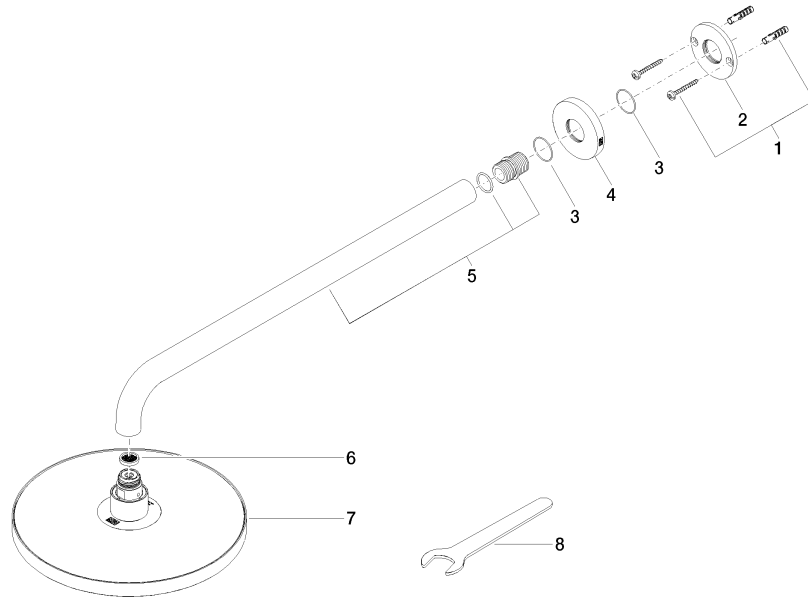

## Rain shower with wall fixing 220 mm - Brushed Bronze

TARA

28 649 970

- 450mm projection
- rain shower Ø 220 mm
- PURE RAIN, max. flow rate 14 l/min (at 3 bar)
- Function from: 7 l/min
- rosette Ø 60 mm
- 1/2" connection
- with anti-scale system
- quick clearing
- WRAS 1707033

Fits: TARA, LISSÉ, VAIA, META

	Brushed Bronze	28 649 970-42
	Chrome	28 649 970-00
	Brushed Platinum	28 649 970-06
	Platinum	28 649 970-08
	Dark Chrome	28 649 970-19
	Light Gold	28 649 970-26
	Brushed Light Gold	28 649 970-27
	Brushed Durabronze (23kt Gold)	28 649 970-28
	Matte Black	28 649 970-33
	Brushed Champagne (22kt Gold)	28 649 970-46
	Champagne (22kt Gold)	28 649 970-47
	Brushed Chrome	28 649 970-93
	Brushed Dark Platinum	28 649 970-99

### Recommended miscellaneous

- Concealed wall elbow -** 35 085 970 90
- min. recess depth 90 mm
  - max. recess depth 163 mm

28 649 970

mm [inches]

Flow rate chart

Certificates

WRAS\_2212012.

DVGW\_DW-  
6517DN0118.

### Spare parts list

No.	Item Number	Name	Quantity used	Delivery time
1	04 30 31 032 00 90	fixing set	1	2
2	09 17 20 120 90	holder	1	2
3	09 14 10 150 90	seal	2	2
4	09 27 97 015-42	rosette	1	60
5	90 11 03 070 00-42	pipe	1	30
6	09 23 01 075 90	insert	1	2
7	04 12 05 092 00-42	shower	1	60
8	90 30 09 069 00 90	key	1	2