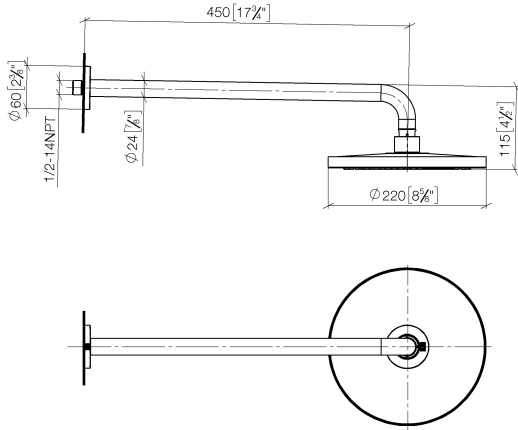

## Rain shower with wall fixing 220 mm - Brushed Bronze

TARA

28 649 970

- 450mm projection
- rain shower Ø 220 mm
- PURE RAIN, max. flow rate 14 l/min (at 3 bar)
- Function from: 7 l/min
- rosette Ø 60 mm
- 1/2" connection
- with anti-scale system
- quick clearing
- WRAS 1707033

Fits: TARA, LISSÉ, VAIA, META

	Brushed Bronze	28 649 970-42
	Chrome	28 649 970-00
	Brushed Platinum	28 649 970-06
	Platinum	28 649 970-08
	Dark Chrome	28 649 970-19
	Light Gold	28 649 970-26
	Brushed Light Gold	28 649 970-27
	Brushed Durabronze (23kt Gold)	28 649 970-28
	Matte Black	28 649 970-33
	Brushed Champagne (22kt Gold)	28 649 970-46
	Champagne (22kt Gold)	28 649 970-47
	Brushed Chrome	28 649 970-93
	Brushed Dark Platinum	28 649 970-99

### Recommended miscellaneous

- Concealed wall elbow -** 35 085 970 90
- min. recess depth 90 mm
  - max. recess depth 163 mm

28 649 970

mm [inches]

Flow rate chart

Certificates

WRAS\_2212012.

DVGW\_DW-  
6517DN0118.

### Spare parts list

No.	Item Number	Name	Quantity used	Delivery time
1	04 30 31 032 00 90	fixing set	1	2
2	09 17 20 120 90	holder	1	2
3	09 14 10 150 90	seal	2	2
4	09 27 97 015-42	rosette	1	60
5	90 11 03 070 00-42	pipe	1	30
6	09 23 01 075 90	insert	1	2
7	04 12 05 092 00-42	shower	1	60
8	90 30 09 069 00 90	key	1	2