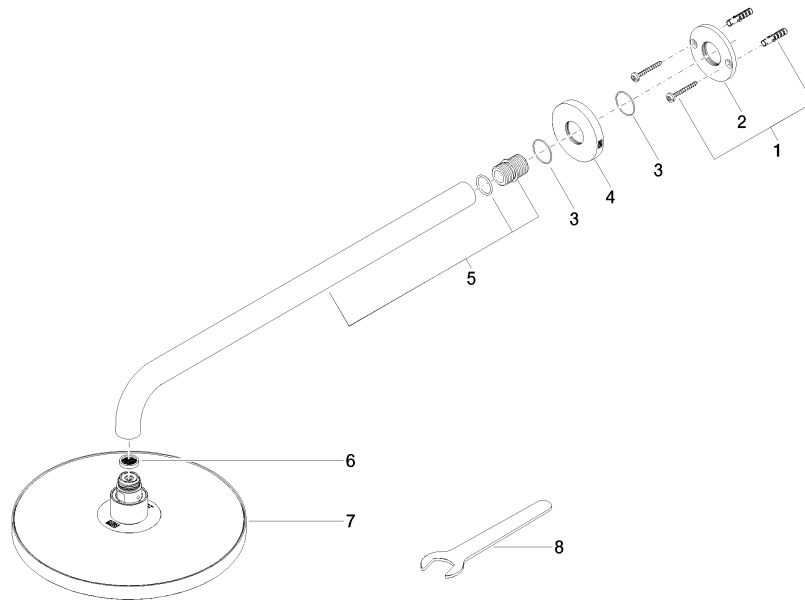

Rain shower with wall fixing 220 mm - Champagne (22kt Gold)

TARA

28 649 970

- 450mm projection
- rain shower Ø 220 mm
- PURE RAIN, max. flow rate 14 l/min (at 3 bar)
- Function from: 7 l/min
- rosette Ø 60 mm
- 1/2" connection
- with anti-scale system
- quick clearing
- WRAS 2212012

DIN 4109

EN 1112

ISO 3822

Scottish Water
Byelaws

UK Water Supply
Regulations

Ü-Zeichen

Rain shower with wall fixing 220 mm - Champagne (22kt Gold)

TARA

28 649 970

Certificates

DVGW_DW-
6517DN0

LGA_38

WRAS_2212

28 649 970

Product version from 3/13/2017

Rain shower with wall fixing 220 mm - Champagne (22kt Gold)

TARA

28 649 970

Spare parts list

Product version from 3/13/2017

No.	Item Number	Name	Quantity used	Delivery time
	04 30 31 032 00 90	fixing set	9	2