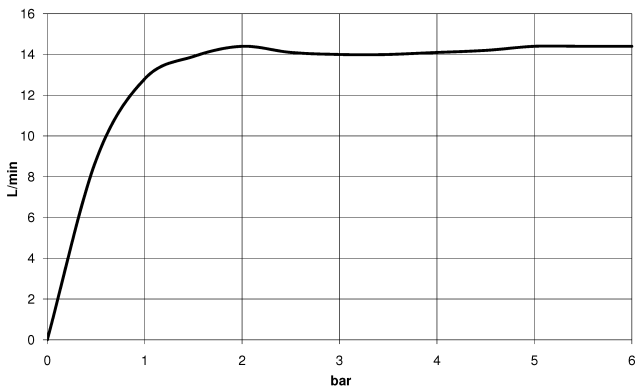

Rain shower with wall fixing 220 mm - Brushed Chrome

TARA

28 649 970

- 450mm projection
- rain shower Ø 220 mm
- PURE RAIN, max. flow rate 14 l/min (at 3 bar)
- Function from: 7 l/min
- rosette Ø 60 mm
- 1/2" connection
- with anti-scale system
- quick clearing
- WRAS 2212012

Recommended miscellaneous

- Concealed wall elbow -** 35 085 970 90
- max. recess depth 163 mm
 - min. recess depth 90 mm

28 649 970

mm [inches]

Flow rate chart

Certificates

WRAS_2212012.

DVGW_DW-
6517DN0118.