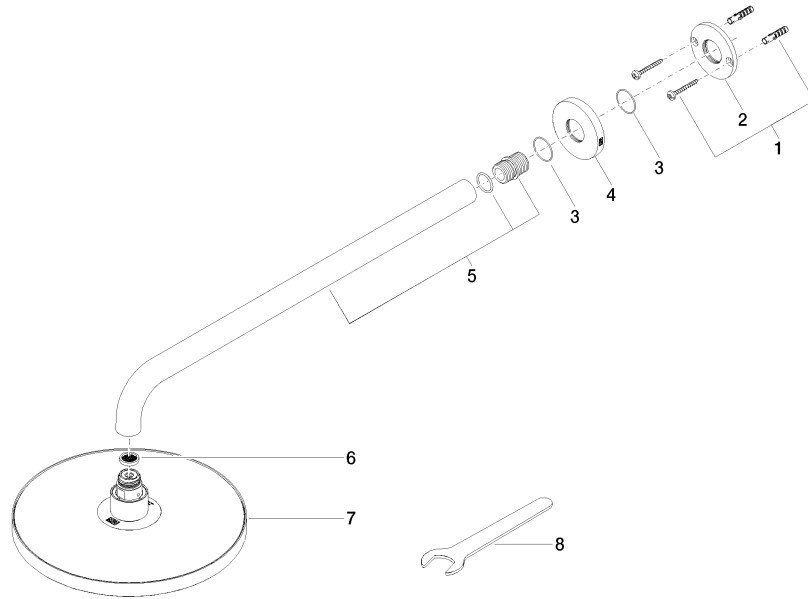

Rain shower with wall fixing 220 mm - Brushed Dark Platinum

TARA

28 649 970

- 450mm projection
- rain shower Ø 220 mm
- PURE RAIN, max. flow rate 14 l/min (at 3 bar)
- Function from: 7 l/min
- rosette Ø 60 mm
- 1/2" connection
- with anti-scale system
- quick clearing
- WRAS 1707033

Fits: TARA, LISSÉ, VAIA, META

	Brushed Dark Platinum	28 649 970-99
	Chrome	28 649 970-00
	Brushed Platinum	28 649 970-06
	Platinum	28 649 970-08
	Dark Chrome	28 649 970-19
	Light Gold	28 649 970-26
	Brushed Light Gold	28 649 970-27
	Brushed Durabronze (23kt Gold)	28 649 970-28
	Matte Black	28 649 970-33
	Brushed Bronze	28 649 970-42
	Brushed Champagne (22kt Gold)	28 649 970-46
	Champagne (22kt Gold)	28 649 970-47
	Brushed Chrome	28 649 970-93

Recommended miscellaneous

- Concealed wall elbow -** 35 085 970 90
- max. recess depth 163 mm
 - min. recess depth 90 mm

28 649 970

mm [inches]

Flow rate chart

Certificates

WRAS_2212012.

DVGW_DW-
6517DN0118.

LGA_38655.

28 649 970

Spare parts list

No.	Item Number	Name	Quantity used	Delivery time
1	04 30 31 032 00 90	fixing set	1	2
2	09 17 20 120 90	holder	1	2
3	09 14 10 150 90	seal	2	2
4	09 27 97 015-99	rosette	1	30
5	90 11 03 070 00-99	pipe	1	30
6	09 23 01 075 90	insert	1	2
7	04 12 05 092 00-99	shower	1	30
8	90 30 09 069 00 90	key	1	2