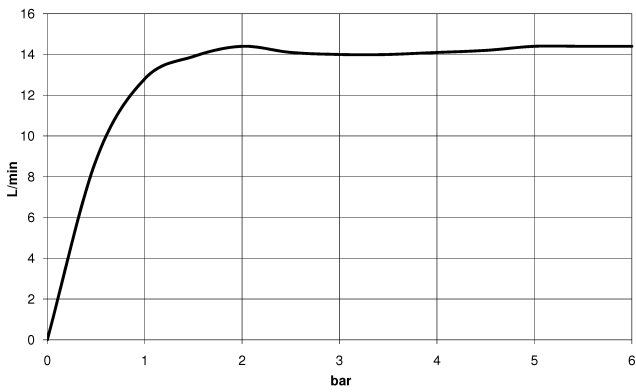

Rain shower with wall fixing 220 mm - Brushed Dark Platinum

TARA

28 649 970

- 450mm projection
- rain shower Ø 220 mm
- PURE RAIN, max. flow rate 14 l/min (at 3 bar)
- Function from: 7 l/min
- rosette Ø 60 mm
- 1/2" connection
- with anti-scale system
- quick clearing
- WRAS 1707033

Recommended miscellaneous

- Concealed wall elbow -** 35 085 970 90
- max. recess depth 163 mm
 - min. recess depth 90 mm

28 649 970

mm [inches]

Flow rate chart

Certificates

WRAS_2212012.

DVGW_DW-
6517DN0118.