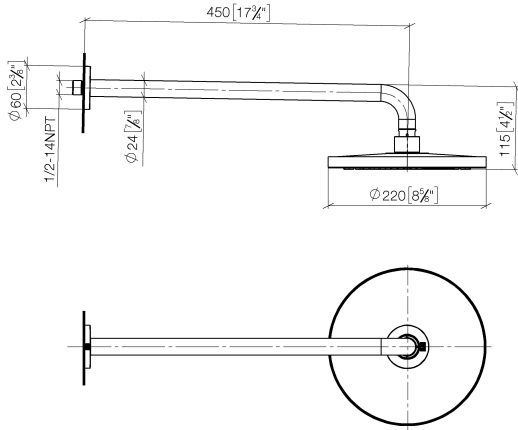

Rain shower with wall fixing 220 mm - Brushed Dark Platinum

TARA

28 649 970

- 450mm projection
- rain shower Ø 220 mm
- PURE RAIN, max. flow rate 14 l/min (at 3 bar)
- Function from: 7 l/min
- rosette Ø 60 mm
- 1/2" connection
- with anti-scale system
- quick clearing
- WRAS 1707033

Fits: TARA, LISSÉ, VAIA, META

	Brushed Dark Platinum	28 649 970-99
	Chrome	28 649 970-00
	Brushed Platinum	28 649 970-06
	Platinum	28 649 970-08
	Dark Chrome	28 649 970-19
	Light Gold	28 649 970-26
	Brushed Light Gold	28 649 970-27
	Brushed Durabronze (23kt Gold)	28 649 970-28
	Matte Black	28 649 970-33
	Brushed Bronze	28 649 970-42
	Brushed Champagne (22kt Gold)	28 649 970-46
	Champagne (22kt Gold)	28 649 970-47
	Brushed Chrome	28 649 970-93

Recommended miscellaneous

- Concealed wall elbow -** 35 085 970 90
- max. recess depth 163 mm
 - min. recess depth 90 mm

28 649 970

mm [inches]

Flow rate chart

Certificates

WRAS_2212012.

DVGW_DW-
6517DN0118.

LGA_38655.

28 649 970

Spare parts list

No.	Item Number	Name	Quantity used	Delivery time
1	04 30 31 032 00 90	fixing set	1	2
2	09 17 20 120 90	holder	1	2
3	09 14 10 150 90	seal	2	2
4	09 27 97 015-99	rosette	1	30
5	90 11 03 070 00-99	pipe	1	30
6	09 23 01 075 90	insert	1	2
7	04 12 05 092 00-99	shower	1	30
8	90 30 09 069 00 90	key	1	2