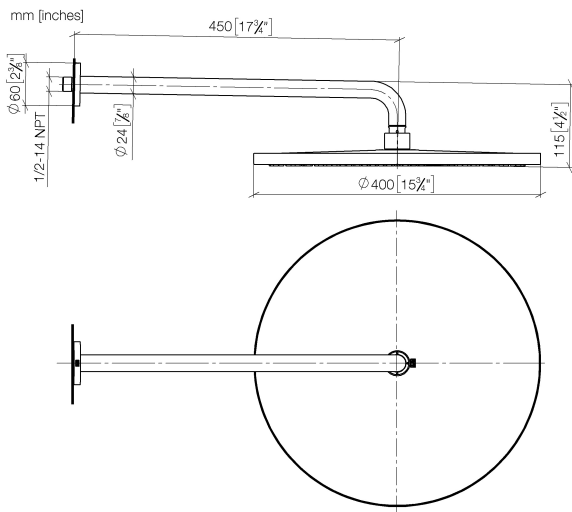

28 658 970

- 450mm projection
- rain shower Ø 400 mm
- PURE RAIN, max. flow rate 12 l/min (at 3 bar)
- Function from: 12 l/min
- rosette Ø 60 mm
- 1/2" connection
- with anti-scale system
- This product can help a building meet the requirements of Green Building Rating Systems, e.g. LEED®, BREEAM®, DGNB

Fits: TARA, LISSÉ, VAIA, META

To be provided by the customer. Zigbee Gateway!

	Brushed Platinum	28 658 970-06
	Chrome	28 658 970-00
	Platinum	28 658 970-08
	Dark Chrome	28 658 970-19
	Light Gold	28 658 970-26
	Brushed Light Gold	28 658 970-27
	Brushed Durabronze (23kt Gold)	28 658 970-28
	Matte Black	28 658 970-33
	Brushed Bronze	28 658 970-42
	Brushed Champagne (22kt Gold)	28 658 970-46
	Champagne (22kt Gold)	28 658 970-47
	Brushed Chrome	28 658 970-93
	Brushed Dark Platinum	28 658 970-99

28 658 970

Flow rate chart

Certificates

LGA_38661.

28 658 970

Parts for other finishes can be found here: [Chrome](#)

Spare parts list

No.	Item Number	Name	Quantity used	Delivery time
1	04 30 31 032 00 90	fixing set	1	2
2	09 17 20 120 90	holder	1	2
3	09 14 10 150 90	seal	2	2
4	09 27 97 015-06	rosette	1	10
5	90 11 03 070 00-06	pipe	1	10
6	09 23 01 075 90	insert	1	2
7	90 12 05 090 20-06	shower	1	10
8	90 30 09 069 00 90	key	1	2