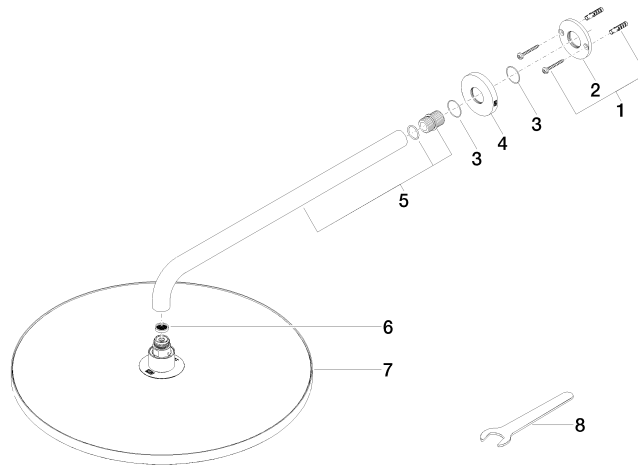

28 658 970

- 450mm projection
- rain shower Ø 400 mm
- PURE RAIN, max. flow rate 12 l/min (at 3 bar)
- Function from: 12 l/min
- rosette Ø 60 mm
- 1/2" connection
- with anti-scale system
- This product can help a building meet the requirements of Green Building Rating Systems, e.g. LEED®, BREEAM®, DGNB

Fits: TARA, LISSÉ, VAIA, META

To be provided by the customer. Zigbee Gateway!

	Brushed Platinum	28 658 970-06
	Chrome	28 658 970-00
	Platinum	28 658 970-08
	Dark Chrome	28 658 970-19
	Light Gold	28 658 970-26
	Brushed Light Gold	28 658 970-27
	Brushed Durabronze (23kt Gold)	28 658 970-28
	Matte Black	28 658 970-33
	Brushed Bronze	28 658 970-42
	Brushed Champagne (22kt Gold)	28 658 970-46
	Champagne (22kt Gold)	28 658 970-47
	Brushed Chrome	28 658 970-93
	Brushed Dark Platinum	28 658 970-99

28 658 970

Flow rate chart

Certificates

LGA_38661.

28 658 970

Parts for other finishes can be found here: [Chrome](#)

Spare parts list

No.	Item Number	Name	Quantity used	Delivery time
1	04 30 31 032 00 90	fixing set	1	2
2	09 17 20 120 90	holder	1	2
3	09 14 10 150 90	seal	2	2
4	09 27 97 015-06	rosette	1	10
5	90 11 03 070 00-06	pipe	1	10
6	09 23 01 075 90	insert	1	2
7	90 12 05 090 20-06	shower	1	10
8	90 30 09 069 00 90	key	1	2