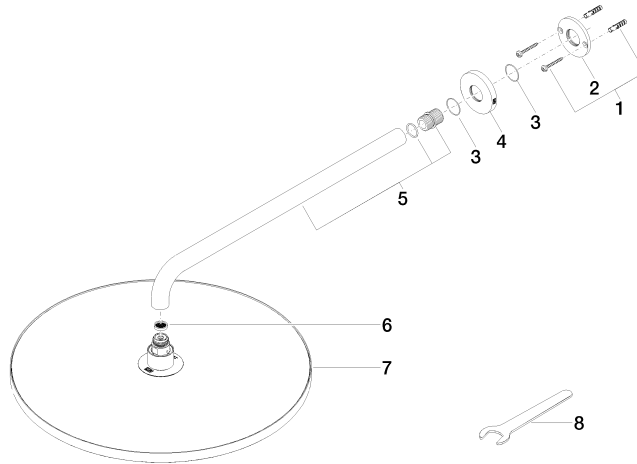

28 658 970

- 450mm projection
- rain shower Ø 400 mm
- PURE RAIN, max. flow rate 12 l/min (at 3 bar)
- Function from: 12 l/min
- rosette Ø 60 mm
- 1/2" connection
- with anti-scale system
- This product can help a building meet the requirements of Green Building Rating Systems, e.g. LEED®, BREEAM®, DGNB

Fits: TARA, LISSÉ, VAIA, META

To be provided by the customer. Zigbee Gateway!

	Platinum	28 658 970-08
	Chrome	28 658 970-00
	Brushed Platinum	28 658 970-06
	Dark Chrome	28 658 970-19
	Light Gold	28 658 970-26
	Brushed Light Gold	28 658 970-27
	Brushed Durabronze (23kt Gold)	28 658 970-28
	Matte Black	28 658 970-33
	Brushed Bronze	28 658 970-42
	Brushed Champagne (22kt Gold)	28 658 970-46
	Champagne (22kt Gold)	28 658 970-47
	Brushed Chrome	28 658 970-93
	Brushed Dark Platinum	28 658 970-99

28 658 970

Flow rate chart

Certificates

LGA_38661.

28 658 970

Parts for other finishes can be found here: [Chrome](#)

Spare parts list

No.	Item Number	Name	Quantity used	Delivery time
1	04 30 31 032 00 90	fixing set	1	2
2	09 17 20 120 90	holder	1	2
3	09 14 10 150 90	seal	2	2
4	09 27 97 015-08	rosette	1	40
5	90 11 03 070 00-08	pipe	1	40
6	09 23 01 075 90	insert	1	2
7	90 12 05 090 20-08	shower	1	40
8	90 30 09 069 00 90	key	1	2