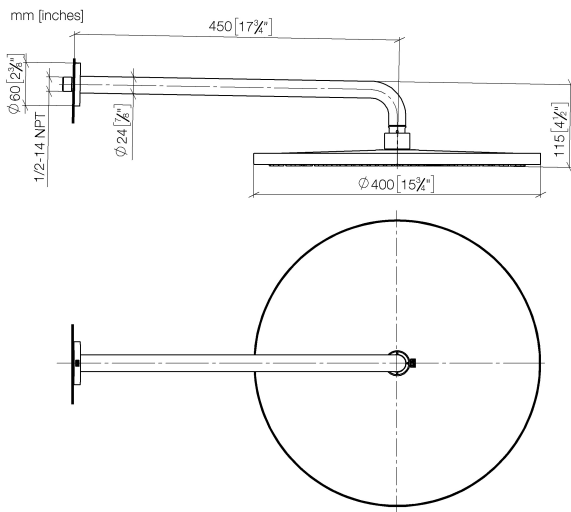

28 658 970

- 450mm projection
- rain shower Ø 400 mm
- PURE RAIN, max. flow rate 12 l/min (at 3 bar)
- Function from: 12 l/min
- rosette Ø 60 mm
- 1/2" connection
- with anti-scale system
- This product can help a building meet the requirements of Green Building Rating Systems, e.g. LEED®, BREEAM®, DGNB

Fits: TARA, LISSÉ, VAIA, META

To be provided by the customer. Zigbee Gateway!

	Platinum	28 658 970-08
	Chrome	28 658 970-00
	Brushed Platinum	28 658 970-06
	Dark Chrome	28 658 970-19
	Light Gold	28 658 970-26
	Brushed Light Gold	28 658 970-27
	Brushed Durabronze (23kt Gold)	28 658 970-28
	Matte Black	28 658 970-33
	Brushed Bronze	28 658 970-42
	Brushed Champagne (22kt Gold)	28 658 970-46
	Champagne (22kt Gold)	28 658 970-47
	Brushed Chrome	28 658 970-93
	Brushed Dark Platinum	28 658 970-99

28 658 970

Flow rate chart

Certificates

LGA_38661.

28 658 970

Parts for other finishes can be found here: [Chrome](#)

Spare parts list

No.	Item Number	Name	Quantity used	Delivery time
1	04 30 31 032 00 90	fixing set	1	2
2	09 17 20 120 90	holder	1	2
3	09 14 10 150 90	seal	2	2
4	09 27 97 015-08	rosette	1	40
5	90 11 03 070 00-08	pipe	1	40
6	09 23 01 075 90	insert	1	2
7	90 12 05 090 20-08	shower	1	40
8	90 30 09 069 00 90	key	1	2