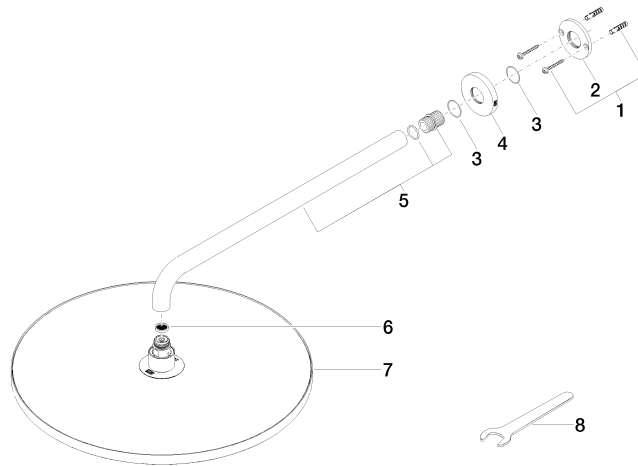

28 658 970

- 450mm projection
- rain shower Ø 400 mm
- PURE RAIN, max. flow rate 12 l/min (at 3 bar)
- Function from: 12 l/min
- rosette Ø 60 mm
- 1/2" connection
- with anti-scale system
- This product can help a building meet the requirements of Green Building Rating Systems, e.g. LEED®, BREEAM®, DGNB

Fits: TARA, LISSÉ, VAIA, META

To be provided by the customer. Zigbee Gateway!

	Dark Chrome	28 658 970-19
	Chrome	28 658 970-00
	Brushed Platinum	28 658 970-06
	Platinum	28 658 970-08
	Light Gold	28 658 970-26
	Brushed Light Gold	28 658 970-27
	Brushed Durabronze (23kt Gold)	28 658 970-28
	Matte Black	28 658 970-33
	Brushed Bronze	28 658 970-42
	Brushed Champagne (22kt Gold)	28 658 970-46
	Champagne (22kt Gold)	28 658 970-47
	Brushed Chrome	28 658 970-93
	Brushed Dark Platinum	28 658 970-99

28 658 970

Flow rate chart

Certificates

LGA_38661.

28 658 970

Parts for other finishes can be found here: [Chrome](#)

Spare parts list

No.	Item Number	Name	Quantity used	Delivery time
1	04 30 31 032 00 90	fixing set	1	2
2	09 17 20 120 90	holder	1	2
3	09 14 10 150 90	seal	2	2
4	09 27 97 015-19	rosette	1	20
5	90 11 03 070 00-19	pipe	1	20
6	09 23 01 075 90	insert	1	2
7	90 12 05 090 20-19	shower	1	20
8	90 30 09 069 00 90	key	1	2