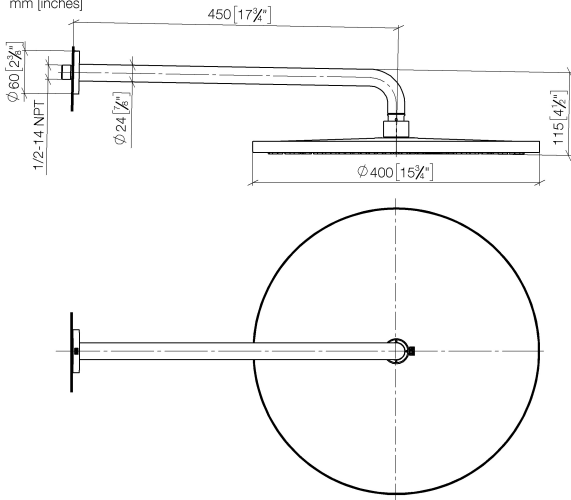

Rain shower with wall fixing FlowReduce 400 mm - Brushed Durabronze (23kt Gold)

TARA

28 658 970

- 450mm projection
- rain shower Ø 400 mm
- PURE RAIN, max. flow rate 12 l/min (at 3 bar)
- Function from: 12 l/min
- rosette Ø 60 mm
- 1/2" connection
- with anti-scale system
- This product can help a building meet the requirements of Green Building Rating Systems, e.g. LEED®, BREEAM®, DGNB

Fits: TARA, LISSÉ, VAIA, META

To be provided by the customer. Zigbee Gateway!

	Brushed Durabronze (23kt Gold)	28 658 970-28
	Chrome	28 658 970-00
	Brushed Platinum	28 658 970-06
	Platinum	28 658 970-08
	Dark Chrome	28 658 970-19
	Light Gold	28 658 970-26
	Brushed Light Gold	28 658 970-27
	Matte Black	28 658 970-33
	Brushed Bronze	28 658 970-42
	Brushed Champagne (22kt Gold)	28 658 970-46
	Champagne (22kt Gold)	28 658 970-47
	Brushed Chrome	28 658 970-93
	Brushed Dark Platinum	28 658 970-99

Rain shower with wall fixing FlowReduce 400 mm - Brushed Durabronze (23kt Gold)

TARA

28 658 970
mm [inches]

Flow rate chart

Certificates

LGA_38661.

28 658 970
Parts for other
finishes can be found
here: Chrome

Spare parts list

No.	Item Number	Name	Quantity used	Delivery time
1	04 30 31 032 00 90	fixing set	1	2
2	09 17 20 120 90	holder	1	2
3	09 14 10 150 90	seal	2	2
4	09 27 97 015-28	rosette	1	20
5	90 11 03 070 00-28	pipe	1	20
6	09 23 01 075 90	insert	1	2
7	90 12 05 090 20-28	shower	1	20
8	90 30 09 069 00 90	key	1	2