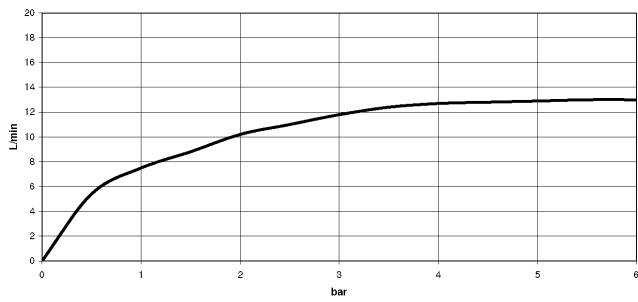

Rain shower with wall fixing FlowReduce 400 mm - Brushed Durabronze (23kt Gold)

TARA

28 658 970

- 450mm projection
- rain shower Ø 400 mm
- PURE RAIN, max. flow rate 12 l/min (at 3 bar)
- Function from: 12 l/min
- rosette Ø 60 mm
- 1/2" connection
- with anti-scale system
- This product can help a building meet the requirements of Green Building Rating Systems, e.g. LEED®, BREEAM®, DGNB

Fits: TARA, LISSÉ, VAIA, META

To be provided by the customer. Zigbee Gateway!

	Brushed Durabronze (23kt Gold)	28 658 970-28
	Chrome	28 658 970-00
	Brushed Platinum	28 658 970-06
	Platinum	28 658 970-08
	Dark Chrome	28 658 970-19
	Light Gold	28 658 970-26
	Brushed Light Gold	28 658 970-27
	Matte Black	28 658 970-33
	Brushed Bronze	28 658 970-42
	Brushed Champagne (22kt Gold)	28 658 970-46
	Champagne (22kt Gold)	28 658 970-47
	Brushed Chrome	28 658 970-93
	Brushed Dark Platinum	28 658 970-99

Rain shower with wall fixing FlowReduce 400 mm - Brushed Durabronze (23kt Gold)

TARA

28 658 970
mm [inches]

Flow rate chart

Certificates

LGA_38661.

28 658 970
Parts for other
finishes can be found
here: Chrome