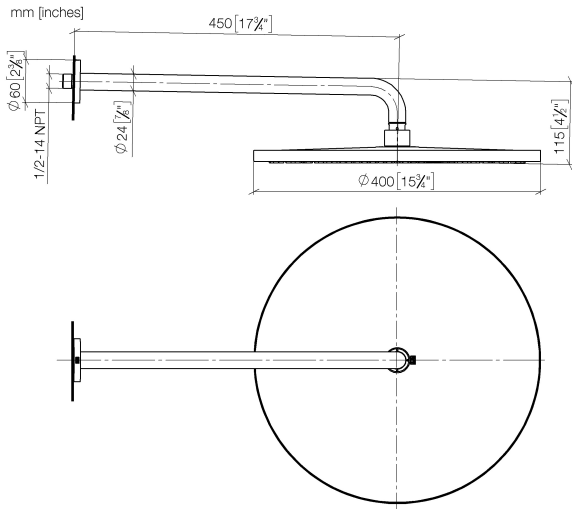

28 658 970

- 450mm projection
- rain shower Ø 400 mm
- PURE RAIN, max. flow rate 12 l/min (at 3 bar)
- Function from: 12 l/min
- rosette Ø 60 mm
- 1/2" connection
- with anti-scale system
- This product can help a building meet the requirements of Green Building Rating Systems, e.g. LEED®, BREEAM®, DGNB

Fits: TARA, LISSÉ, VAIA, META

To be provided by the customer. Zigbee Gateway!

	Matte Black	28 658 970-33
	Chrome	28 658 970-00
	Brushed Platinum	28 658 970-06
	Platinum	28 658 970-08
	Dark Chrome	28 658 970-19
	Light Gold	28 658 970-26
	Brushed Light Gold	28 658 970-27
	Brushed Durabronze (23kt Gold)	28 658 970-28
	Brushed Bronze	28 658 970-42
	Brushed Champagne (22kt Gold)	28 658 970-46
	Champagne (22kt Gold)	28 658 970-47
	Brushed Chrome	28 658 970-93
	Brushed Dark Platinum	28 658 970-99

28 658 970

Flow rate chart

Certificates

LGA\_38661.

28 658 970

Parts for other finishes can be found here: [Chrome](#)

### Spare parts list

No.	Item Number	Name	Quantity used	Delivery time
1	04 30 31 032 00 90	fixing set	1	2
2	09 17 20 120 90	holder	1	2
3	09 14 10 150 90	seal	2	2
4	09 27 97 015-33	rosette	1	30
5	90 11 03 070 00-33	pipe	1	30
6	09 23 01 075 90	insert	1	2
7	90 12 05 090 20-33	shower	1	30
8	90 30 09 069 00 90	key	1	2