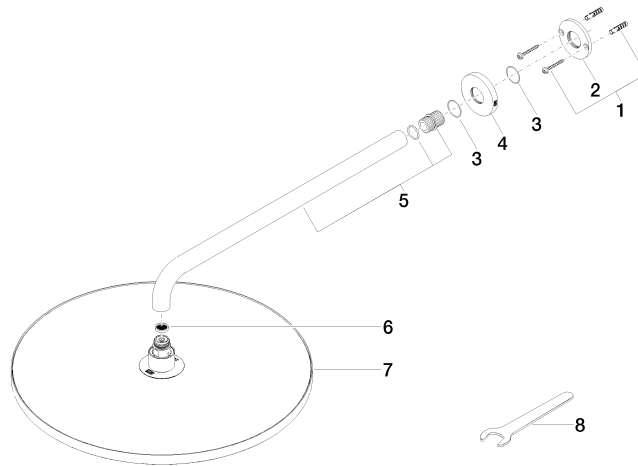

28 658 970

- 450mm projection
- rain shower Ø 400 mm
- PURE RAIN, max. flow rate 12 l/min (at 3 bar)
- Function from: 12 l/min
- rosette Ø 60 mm
- 1/2" connection
- with anti-scale system
- This product can help a building meet the requirements of Green Building Rating Systems, e.g. LEED®, BREEAM®, DGNB

Fits: TARA, LISSÉ, VAIA, META

To be provided by the customer. Zigbee Gateway!

	Matte Black	28 658 970-33
	Chrome	28 658 970-00
	Brushed Platinum	28 658 970-06
	Platinum	28 658 970-08
	Dark Chrome	28 658 970-19
	Light Gold	28 658 970-26
	Brushed Light Gold	28 658 970-27
	Brushed Durabronze (23kt Gold)	28 658 970-28
	Brushed Bronze	28 658 970-42
	Brushed Champagne (22kt Gold)	28 658 970-46
	Champagne (22kt Gold)	28 658 970-47
	Brushed Chrome	28 658 970-93
	Brushed Dark Platinum	28 658 970-99

28 658 970

Flow rate chart

Certificates

LGA\_38661.

28 658 970

Parts for other finishes can be found here: [Chrome](#)

### Spare parts list

No.	Item Number	Name	Quantity used	Delivery time
1	04 30 31 032 00 90	fixing set	1	2
2	09 17 20 120 90	holder	1	2
3	09 14 10 150 90	seal	2	2
4	09 27 97 015-33	rosette	1	30
5	90 11 03 070 00-33	pipe	1	30
6	09 23 01 075 90	insert	1	2
7	90 12 05 090 20-33	shower	1	30
8	90 30 09 069 00 90	key	1	2