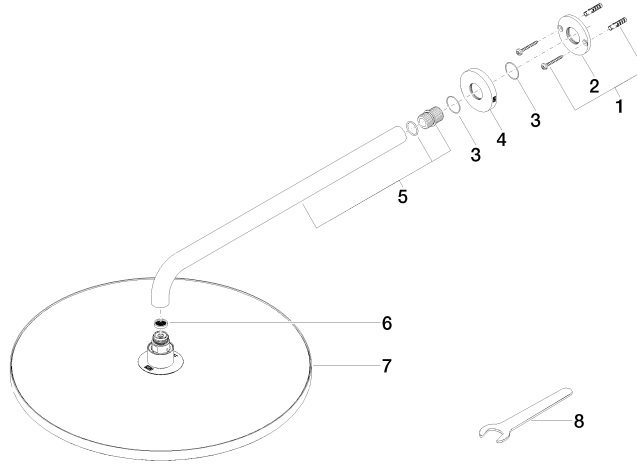

28 658 970

- 450mm projection
- rain shower Ø 400 mm
- PURE RAIN, max. flow rate 12 l/min (at 3 bar)
- Function from: 12 l/min
- rosette Ø 60 mm
- 1/2" connection
- with anti-scale system
- This product can help a building meet the requirements of Green Building Rating Systems, e.g. LEED®, BREEAM®, DGNB

Fits: TARA, LISSÉ, VAIA, META

To be provided by the customer. Zigbee Gateway!

	Champagne (22kt Gold)	28 658 970-47
	Chrome	28 658 970-00
	Brushed Platinum	28 658 970-06
	Platinum	28 658 970-08
	Dark Chrome	28 658 970-19
	Light Gold	28 658 970-26
	Brushed Light Gold	28 658 970-27
	Brushed Durabronze (23kt Gold)	28 658 970-28
	Matte Black	28 658 970-33
	Brushed Bronze	28 658 970-42
	Brushed Champagne (22kt Gold)	28 658 970-46
	Brushed Chrome	28 658 970-93
	Brushed Dark Platinum	28 658 970-99

28 658 970

Flow rate chart

Certificates

LGA\_38661.

28 658 970

Parts for other finishes can be found here: [Chrome](#)

### Spare parts list

No.	Item Number	Name	Quantity used	Delivery time
1	04 30 31 032 00 90	fixing set	1	2
2	09 17 20 120 90	holder	1	2
3	09 14 10 150 90	seal	2	2
4	09 27 97 015-47	rosette	1	30
5	90 11 03 070 00-47	pipe	1	30
6	09 23 01 075 90	insert	1	2
7	90 12 05 090 20-47	shower	1	30
8	90 30 09 069 00 90	key	1	2