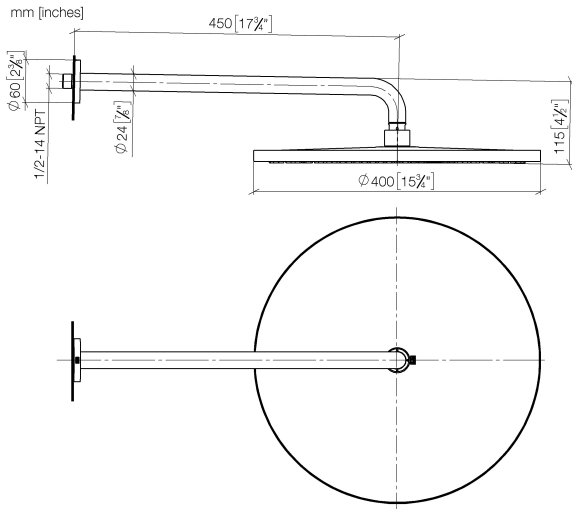

Rain shower with wall fixing 400 mm - Brushed Platinum

TARA

28 659 970

- 450mm projection
- rain shower Ø 400 mm
- PURE RAIN, max. flow rate 20 l/min (at 3 bar)
- Function from: 12 l/min
- rosette Ø 60 mm
- 1/2" connection
- with anti-scale system
- WRAS 2212012

Product change as of 1st April 2024: max. flow 20l/min

Fits: TARA, LISSÉ, VAIA, META

	Brushed Platinum	28 659 970-06
	Chrome	28 659 970-00
	Platinum	28 659 970-08
	Dark Chrome	28 659 970-19
	Light Gold	28 659 970-26
	Brushed Light Gold	28 659 970-27
	Brushed Durabrass (23kt Gold)	28 659 970-28
	Matte Black	28 659 970-33
	Brushed Bronze	28 659 970-42
	Brushed Champagne (22kt Gold)	28 659 970-46
	Champagne (22kt Gold)	28 659 970-47
	Brushed Chrome	28 659 970-93
	Brushed Dark Platinum	28 659 970-99

Recommended miscellaneous

- Concealed wall elbow -** 35 085 970 90
- max. recess depth 163 mm
 - min. recess depth 90 mm

28 659 970

Flow rate chart

Certificates

LGA_29237.

LGA_29238.

WRAS_2212012.

DVGW_DW-6517DN0118.

28 659 970

Spare parts list

No.	Item Number	Name	Quantity used	Delivery time
1	04 30 31 032 00 90	fixing set	1	2
2	09 17 20 120 90	holder	1	2
3	09 14 10 150 90	seal	2	2
4	09 27 97 015-06	rosette	1	10
5	90 11 03 070 00-06	pipe	1	10
6	09 23 01 075 90	insert	1	2
7	04 12 05 090 00-06	shower	1	10
8	90 30 09 069 00 90	key	1	2