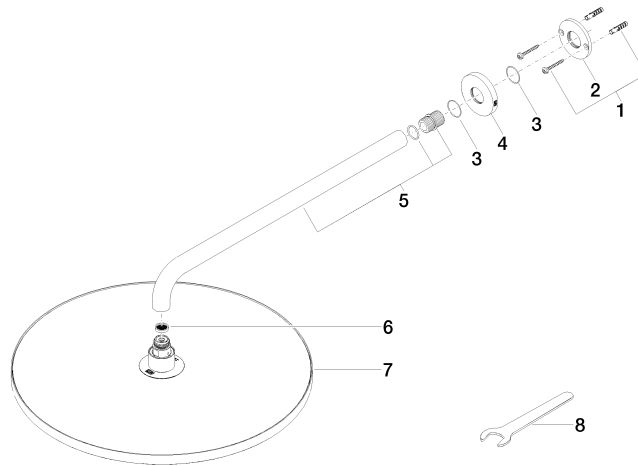

Rain shower with wall fixing 400 mm - Brushed Platinum

TARA

28 659 970

- 450mm projection
- rain shower Ø 400 mm
- PURE RAIN, max. flow rate 20 l/min (at 3 bar)
- Function from: 12 l/min
- rosette Ø 60 mm
- 1/2" connection
- with anti-scale system
- WRAS 2212012

Product change as of 1st April 2024: max. flow 20l/min

Fits: TARA, LISSÉ, VAIA, META

	Brushed Platinum	28 659 970-06
	Chrome	28 659 970-00
	Platinum	28 659 970-08
	Dark Chrome	28 659 970-19
	Light Gold	28 659 970-26
	Brushed Light Gold	28 659 970-27
	Brushed Durabrass (23kt Gold)	28 659 970-28
	Matte Black	28 659 970-33
	Brushed Bronze	28 659 970-42
	Brushed Champagne (22kt Gold)	28 659 970-46
	Champagne (22kt Gold)	28 659 970-47
	Brushed Chrome	28 659 970-93
	Brushed Dark Platinum	28 659 970-99

Recommended miscellaneous

- Concealed wall elbow -** 35 085 970 90
- max. recess depth 163 mm
 - min. recess depth 90 mm

28 659 970

Flow rate chart

Certificates

LGA_29237.

LGA_29238.

WRAS_2212012.

DVGW_DW-6517DN0118.

28 659 970

Spare parts list

No.	Item Number	Name	Quantity used	Delivery time
1	04 30 31 032 00 90	fixing set	1	2
2	09 17 20 120 90	holder	1	2
3	09 14 10 150 90	seal	2	2
4	09 27 97 015-06	rosette	1	10
5	90 11 03 070 00-06	pipe	1	10
6	09 23 01 075 90	insert	1	2
7	04 12 05 090 00-06	shower	1	10
8	90 30 09 069 00 90	key	1	2