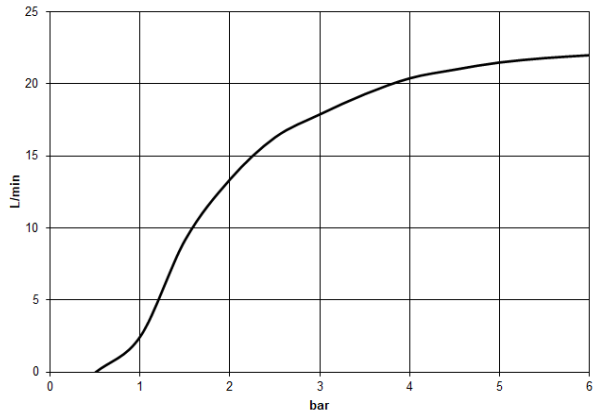

Rain shower with wall fixing 400 mm - Brushed Platinum

TARA

28 659 970

- 450mm projection
- rain shower Ø 400 mm
- PURE RAIN, max. flow rate 20 l/min (at 3 bar)
- Function from: 12 l/min
- rosette Ø 60 mm
- 1/2" connection
- with anti-scale system
- WRAS 2212012

Recommended miscellaneous

- Concealed wall elbow -** 35 085 970 90
- max. recess depth 163 mm
 - min. recess depth 90 mm

28 659 970

Flow rate chart

Certificates

LGA_29237.

LGA_29238.

WRAS_2212012.