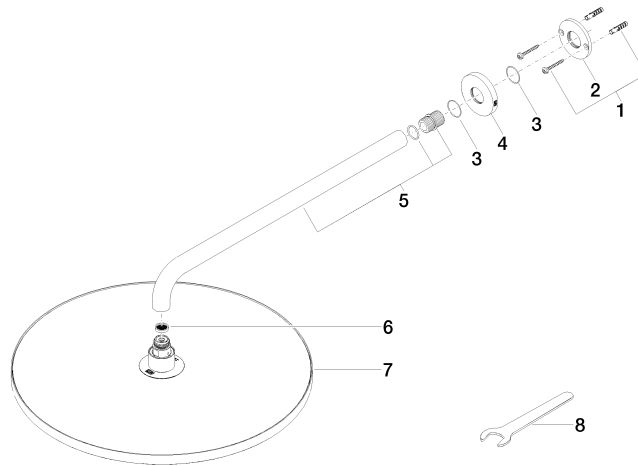

Rain shower with wall fixing 400 mm - Platinum

TARA

28 659 970

- 450mm projection
- rain shower Ø 400 mm
- PURE RAIN, max. flow rate 20 l/min (at 3 bar)
- Function from: 12 l/min
- rosette Ø 60 mm
- 1/2" connection
- with anti-scale system
- WRAS 2212012

Product change as of 1st April 2024: max. flow 20l/min

Fits: TARA, LISSÉ, VAIA, META

	Platinum	28 659 970-08
	Chrome	28 659 970-00
	Brushed Platinum	28 659 970-06
	Dark Chrome	28 659 970-19
	Light Gold	28 659 970-26
	Brushed Light Gold	28 659 970-27
	Brushed Durabronze (23kt Gold)	28 659 970-28
	Matte Black	28 659 970-33
	Brushed Bronze	28 659 970-42
	Brushed Champagne (22kt Gold)	28 659 970-46
	Champagne (22kt Gold)	28 659 970-47
	Brushed Chrome	28 659 970-93
	Brushed Dark Platinum	28 659 970-99

Recommended miscellaneous

- Concealed wall elbow -** 35 085 970 90
- max. recess depth 163 mm
 - min. recess depth 90 mm

28 659 970

Flow rate chart

Certificates

LGA_29237.

LGA_29238.

WRAS_2212012.

DVGW_DW-6517DN0118.

28 659 970

Spare parts list

No.	Item Number	Name	Quantity used	Delivery time
1	04 30 31 032 00 90	fixing set	1	2
2	09 17 20 120 90	holder	1	2
3	09 14 10 150 90	seal	2	2
4	09 27 97 015-08	rosette	1	40
5	90 11 03 070 00-08	pipe	1	40
6	09 23 01 075 90	insert	1	2
7	04 12 05 090 00-08	shower	1	40
8	90 30 09 069 00 90	key	1	2