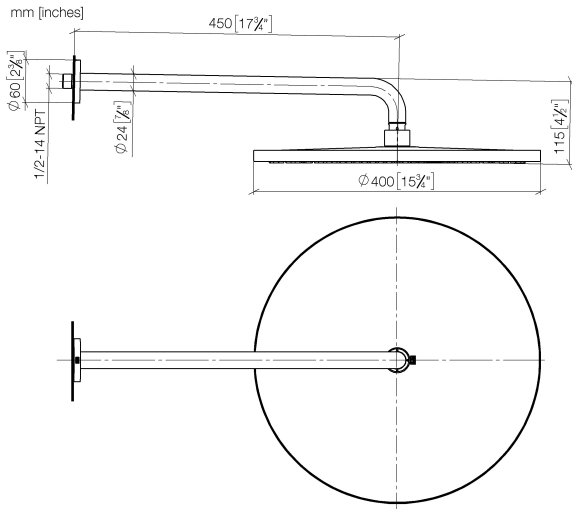

Rain shower with wall fixing 400 mm - Platinum

TARA

28 659 970

- 450mm projection
- rain shower Ø 400 mm
- PURE RAIN, max. flow rate 20 l/min (at 3 bar)
- Function from: 12 l/min
- rosette Ø 60 mm
- 1/2" connection
- with anti-scale system
- WRAS 2212012

Product change as of 1st April 2024: max. flow 20l/min

Fits: TARA, LISSÉ, VAIA, META

	Platinum	28 659 970-08
	Chrome	28 659 970-00
	Brushed Platinum	28 659 970-06
	Dark Chrome	28 659 970-19
	Light Gold	28 659 970-26
	Brushed Light Gold	28 659 970-27
	Brushed Durabronze (23kt Gold)	28 659 970-28
	Matte Black	28 659 970-33
	Brushed Bronze	28 659 970-42
	Brushed Champagne (22kt Gold)	28 659 970-46
	Champagne (22kt Gold)	28 659 970-47
	Brushed Chrome	28 659 970-93
	Brushed Dark Platinum	28 659 970-99

Recommended miscellaneous

- Concealed wall elbow -** 35 085 970 90
- max. recess depth 163 mm
 - min. recess depth 90 mm

28 659 970

Flow rate chart

Certificates

LGA_29237.

LGA_29238.

WRAS_2212012.

DVGW_DW-6517DN0118.

28 659 970

Spare parts list

No.	Item Number	Name	Quantity used	Delivery time
1	04 30 31 032 00 90	fixing set	1	2
2	09 17 20 120 90	holder	1	2
3	09 14 10 150 90	seal	2	2
4	09 27 97 015-08	rosette	1	40
5	90 11 03 070 00-08	pipe	1	40
6	09 23 01 075 90	insert	1	2
7	04 12 05 090 00-08	shower	1	40
8	90 30 09 069 00 90	key	1	2