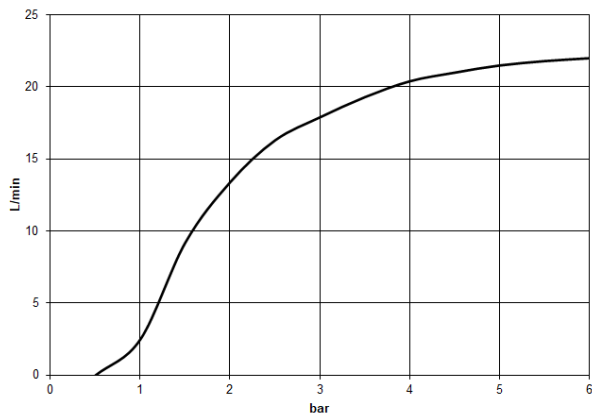

Rain shower with wall fixing 400 mm - Platinum

TARA

28 659 970

- 450mm projection
- rain shower Ø 400 mm
- PURE RAIN, max. flow rate 20 l/min (at 3 bar)
- Function from: 12 l/min
- rosette Ø 60 mm
- 1/2" connection
- with anti-scale system
- WRAS 2212012

Recommended miscellaneous

- Concealed wall elbow -** 35 085 970 90
- max. recess depth 163 mm
 - min. recess depth 90 mm

28 659 970

Flow rate chart

Certificates

LGA_29237.

LGA_29238.

WRAS_2212012.