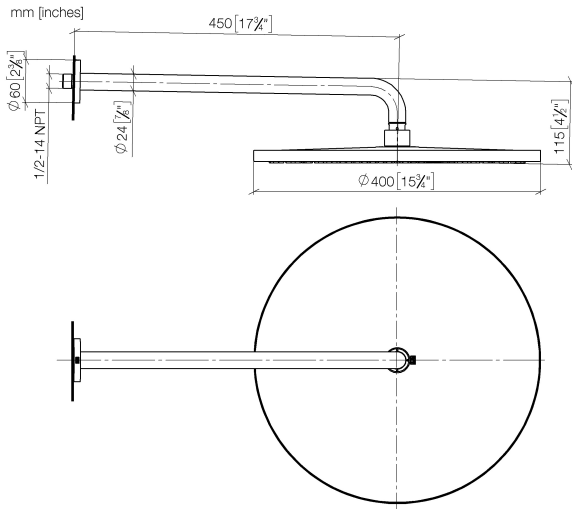

## Rain shower with wall fixing 400 mm - Dark Chrome

TARA

28 659 970

- 450mm projection
- rain shower Ø 400 mm
- PURE RAIN, max. flow rate 20 l/min (at 3 bar)
- Function from: 12 l/min
- rosette Ø 60 mm
- 1/2" connection
- with anti-scale system
- WRAS 2212012

Product change as of 1st April 2024: max. flow 20l/min

Fits: TARA, LISSÉ, VAIA, META

	Dark Chrome	28 659 970-19
	Chrome	28 659 970-00
	Brushed Platinum	28 659 970-06
	Platinum	28 659 970-08
	Light Gold	28 659 970-26
	Brushed Light Gold	28 659 970-27
	Brushed Durabronze (23kt Gold)	28 659 970-28
	Matte Black	28 659 970-33
	Brushed Bronze	28 659 970-42
	Brushed Champagne (22kt Gold)	28 659 970-46
	Champagne (22kt Gold)	28 659 970-47
	Brushed Chrome	28 659 970-93
	Brushed Dark Platinum	28 659 970-99

### Recommended miscellaneous

- Concealed wall elbow -** 35 085 970 90
- max. recess depth 163 mm
  - min. recess depth 90 mm

28 659 970

Flow rate chart

Certificates

LGA\_29237.

LGA\_29238.

WRAS\_2212012.