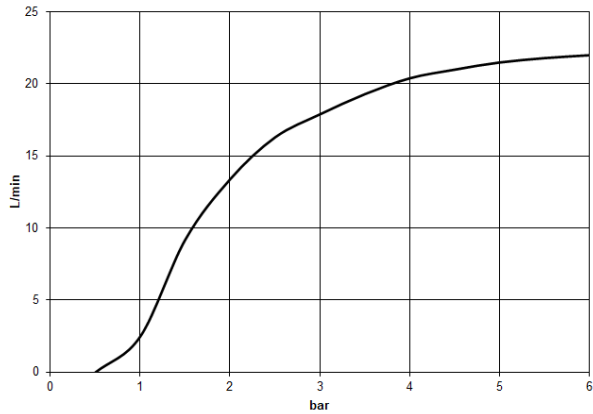

## Rain shower with wall fixing 400 mm - Dark Chrome

TARA

28 659 970

- 450mm projection
- rain shower Ø 400 mm
- PURE RAIN, max. flow rate 20 l/min (at 3 bar)
- Function from: 12 l/min
- rosette Ø 60 mm
- 1/2" connection
- with anti-scale system
- WRAS 2212012

### Recommended miscellaneous

- Concealed wall elbow -** 35 085 970 90
- max. recess depth 163 mm
  - min. recess depth 90 mm

28 659 970

Flow rate chart

Certificates

LGA\_29237.

LGA\_29238.

WRAS\_2212012.