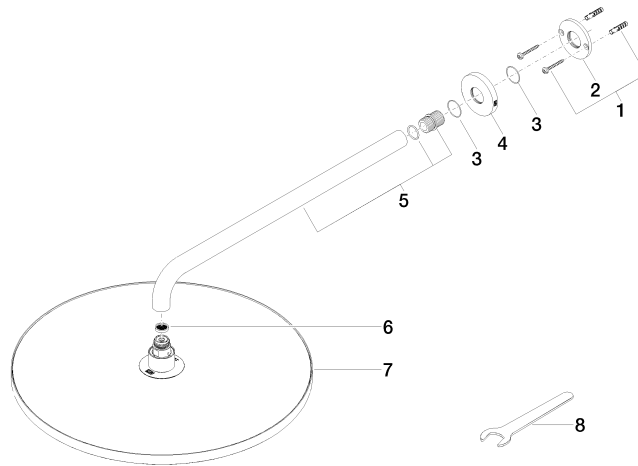

Rain shower with wall fixing 400 mm - Light Gold

TARA

28 659 970

- 450mm projection
- rain shower Ø 400 mm
- PURE RAIN, max. flow rate 20 l/min (at 3 bar)
- Function from: 12 l/min
- rosette Ø 60 mm
- 1/2" connection
- with anti-scale system
- WRAS 2212012

Product change as of 1st April 2024: max. flow 20l/min

Fits: TARA, LISSÉ, VAIA, META

	Light Gold	28 659 970-26
	Chrome	28 659 970-00
	Brushed Platinum	28 659 970-06
	Platinum	28 659 970-08
	Dark Chrome	28 659 970-19
	Brushed Light Gold	28 659 970-27
	Brushed Durabronze (23kt Gold)	28 659 970-28
	Matte Black	28 659 970-33
	Brushed Bronze	28 659 970-42
	Brushed Champagne (22kt Gold)	28 659 970-46
	Champagne (22kt Gold)	28 659 970-47
	Brushed Chrome	28 659 970-93
	Brushed Dark Platinum	28 659 970-99

Recommended miscellaneous

- Concealed wall elbow -** 35 085 970 90
- min. recess depth 90 mm
 - max. recess depth 163 mm

28 659 970

Flow rate chart

Certificates

LGA_29237.

LGA_29238.

WRAS_2212012.

DVGW_DW-6517DN0118.

28 659 970

Spare parts list

No.	Item Number	Name	Quantity used	Delivery time
1	04 30 31 032 00 90	fixing set	1	2
2	09 17 20 120 90	holder	1	2
3	09 14 10 150 90	seal	2	2
4	09 27 97 015-26	rosette	1	60
5	90 11 03 070 00-26	pipe	1	30
6	09 23 01 075 90	insert	1	2
7	04 12 05 090 00-26	shower	1	60
8	90 30 09 069 00 90	key	1	2