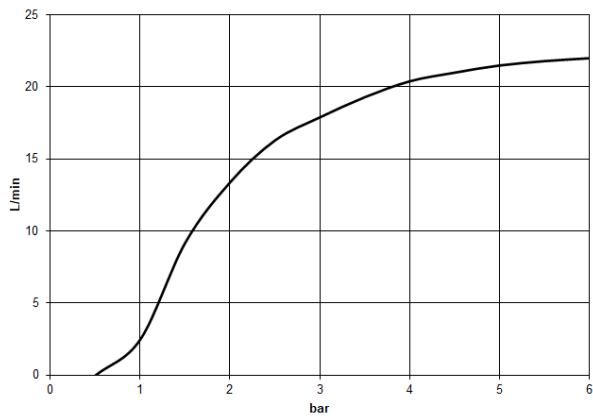

Rain shower with wall fixing 400 mm - Light Gold

TARA

28 659 970

- 450mm projection
- rain shower Ø 400 mm
- PURE RAIN, max. flow rate 20 l/min (at 3 bar)
- Function from: 12 l/min
- rosette Ø 60 mm
- 1/2" connection
- with anti-scale system
- WRAS 2212012

Recommended miscellaneous

- Concealed wall elbow -** 35 085 970 90
- min. recess depth 90 mm
 - max. recess depth 163 mm

28 659 970

Flow rate chart

Certificates

LGA_29237.

LGA_29238.

WRAS_2212012.