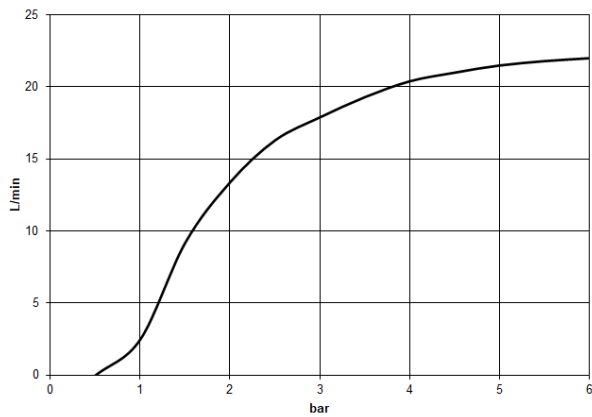

Rain shower with wall fixing 400 mm - Brushed Light Gold

TARA

28 659 970

- 450mm projection
- rain shower Ø 400 mm
- PURE RAIN, max. flow rate 20 l/min (at 3 bar)
- Function from: 12 l/min
- rosette Ø 60 mm
- 1/2" connection
- with anti-scale system
- WRAS 2212012

Recommended miscellaneous

- Concealed wall elbow -** 35 085 970 90
- min. recess depth 90 mm
 - max. recess depth 163 mm

28 659 970

Flow rate chart

Certificates

LGA_29237.

LGA_29238.

WRAS_2212012.