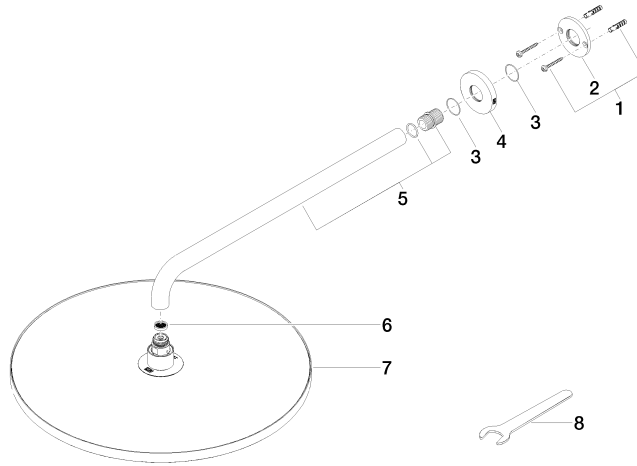

Rain shower with wall fixing 400 mm - Brushed Light Gold

TARA

28 659 970

- 450mm projection
- rain shower Ø 400 mm
- PURE RAIN, max. flow rate 20 l/min (at 3 bar)
- Function from: 12 l/min
- rosette Ø 60 mm
- 1/2" connection
- with anti-scale system
- WRAS 2212012

Product change as of 1st April 2024: max. flow 20l/min

Fits: TARA, LISSÉ, VAIA, META

	Brushed Light Gold	28 659 970-27
	Chrome	28 659 970-00
	Brushed Platinum	28 659 970-06
	Platinum	28 659 970-08
	Dark Chrome	28 659 970-19
	Light Gold	28 659 970-26
	Brushed Durabronze (23kt Gold)	28 659 970-28
	Matte Black	28 659 970-33
	Brushed Bronze	28 659 970-42
	Brushed Champagne (22kt Gold)	28 659 970-46
	Champagne (22kt Gold)	28 659 970-47
	Brushed Chrome	28 659 970-93
	Brushed Dark Platinum	28 659 970-99

Recommended miscellaneous

- Concealed wall elbow -** 35 085 970 90
- min. recess depth 90 mm
 - max. recess depth 163 mm

28 659 970

Flow rate chart

Certificates

LGA_29237.

LGA_29238.

WRAS_2212012.

DVGW_DW-6517DN0118.

28 659 970

Spare parts list

No.	Item Number	Name	Quantity used	Delivery time
1	04 30 31 032 00 90	fixing set	1	2
2	09 17 20 120 90	holder	1	2
3	09 14 10 150 90	seal	2	2
4	09 27 97 015-27	rosette	1	60
5	90 11 03 070 00-27	pipe	1	30
6	09 23 01 075 90	insert	1	2
7	04 12 05 090 00-27	shower	1	60
8	90 30 09 069 00 90	key	1	2