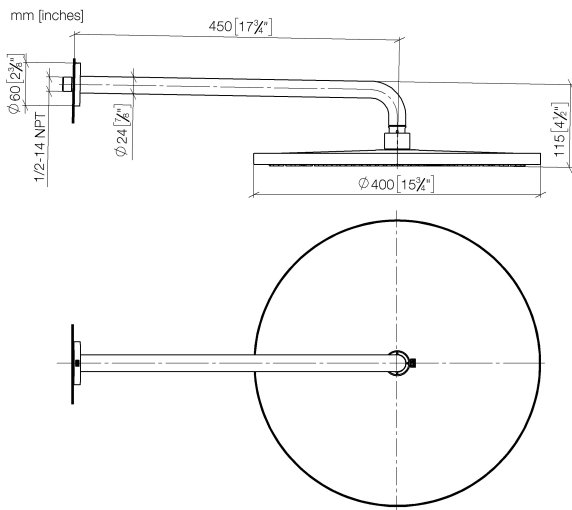

Rain shower with wall fixing 400 mm - Brushed Light Gold

TARA

28 659 970

- 450mm projection
- rain shower Ø 400 mm
- PURE RAIN, max. flow rate 20 l/min (at 3 bar)
- Function from: 12 l/min
- rosette Ø 60 mm
- 1/2" connection
- with anti-scale system
- WRAS 2212012

Product change as of 1st April 2024: max. flow 20l/min

Fits: TARA, LISSÉ, VAIA, META

	Brushed Light Gold	28 659 970-27
	Chrome	28 659 970-00
	Brushed Platinum	28 659 970-06
	Platinum	28 659 970-08
	Dark Chrome	28 659 970-19
	Light Gold	28 659 970-26
	Brushed Durabronze (23kt Gold)	28 659 970-28
	Matte Black	28 659 970-33
	Brushed Bronze	28 659 970-42
	Brushed Champagne (22kt Gold)	28 659 970-46
	Champagne (22kt Gold)	28 659 970-47
	Brushed Chrome	28 659 970-93
	Brushed Dark Platinum	28 659 970-99

Recommended miscellaneous

- Concealed wall elbow -** 35 085 970 90
- min. recess depth 90 mm
 - max. recess depth 163 mm

28 659 970

Flow rate chart

Certificates

LGA_29237.

LGA_29238.

WRAS_2212012.

DVGW_DW-6517DN0118.

28 659 970

Spare parts list

No.	Item Number	Name	Quantity used	Delivery time
1	04 30 31 032 00 90	fixing set	1	2
2	09 17 20 120 90	holder	1	2
3	09 14 10 150 90	seal	2	2
4	09 27 97 015-27	rosette	1	60
5	90 11 03 070 00-27	pipe	1	30
6	09 23 01 075 90	insert	1	2
7	04 12 05 090 00-27	shower	1	60
8	90 30 09 069 00 90	key	1	2