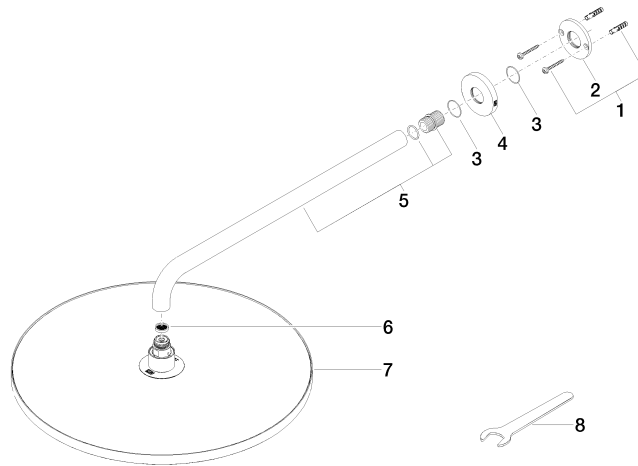

**Rain shower with wall fixing 400 mm - Brushed Durabronze (23kt Gold)**

TARA

28 659 970

- 450mm projection
- rain shower Ø 400 mm
- PURE RAIN, max. flow rate 20 l/min (at 3 bar)
- Function from: 12 l/min
- rosette Ø 60 mm
- 1/2" connection
- with anti-scale system
- WRAS 2212012

Product change as of 1st April 2024: max. flow 20l/min

Fits: TARA, LISSÉ, VAIA, META

	Brushed Durabronze (23kt Gold)	28 659 970-28
	Chrome	28 659 970-00
	Brushed Platinum	28 659 970-06
	Platinum	28 659 970-08
	Dark Chrome	28 659 970-19
	Light Gold	28 659 970-26
	Brushed Light Gold	28 659 970-27
	Matte Black	28 659 970-33
	Brushed Bronze	28 659 970-42
	Brushed Champagne (22kt Gold)	28 659 970-46
	Champagne (22kt Gold)	28 659 970-47
	Brushed Chrome	28 659 970-93
	Brushed Dark Platinum	28 659 970-99

**Recommended miscellaneous**

**Concealed wall elbow -**

- max. recess depth 163 mm
- min. recess depth 90 mm

35 085 970 90

28 659 970

Flow rate chart

Certificates

LGA\_29237.

### Spare parts list

No.	Item Number	Name	Quantity used	Delivery time
1	04 30 31 032 00 90	fixing set	1	2
2	09 17 20 120 90	holder	1	2
3	09 14 10 150 90	seal	2	2
4	09 27 97 015-28	rosette	1	20
5	90 11 03 070 00-28	pipe	1	20
6	09 23 01 075 90	insert	1	2
7	04 12 05 090 00-28	shower	1	20
8	90 30 09 069 00 90	key	1	2