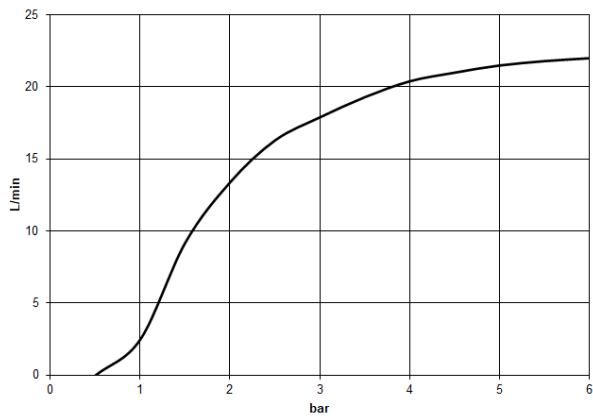

**Rain shower with wall fixing 400 mm - Brushed Durabronze (23kt Gold)**

TARA

28 659 970

- 450mm projection
- rain shower Ø 400 mm
- PURE RAIN, max. flow rate 20 l/min (at 3 bar)
- Function from: 12 l/min
- rosette Ø 60 mm
- 1/2" connection
- with anti-scale system
- WRAS 2212012

**Recommended miscellaneous**

**Concealed wall elbow -**

- max. recess depth 163 mm
- min. recess depth 90 mm

35 085 970 90

28 659 970

Flow rate chart

Certificates

LGA\_29237.