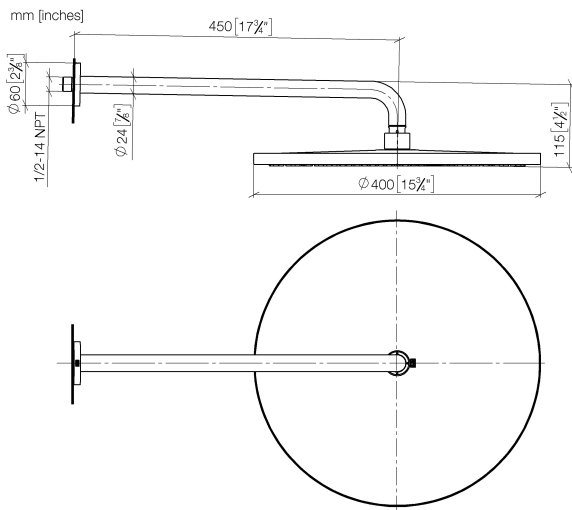

Rain shower with wall fixing 400 mm - Brushed Champagne (22kt Gold)

TARA

28 659 970

- 450mm projection
- rain shower Ø 400 mm
- PURE RAIN, max. flow rate 20 l/min (at 3 bar)
- Function from: 12 l/min
- rosette Ø 60 mm
- 1/2" connection
- with anti-scale system
- WRAS 2212012

Product change as of 1st April 2024: max. flow 20l/min

Fits: TARA, LISSÉ, VAIA, META

	Brushed Champagne (22kt Gold)	28 659 970-46
	Chrome	28 659 970-00
	Brushed Platinum	28 659 970-06
	Platinum	28 659 970-08
	Dark Chrome	28 659 970-19
	Light Gold	28 659 970-26
	Brushed Light Gold	28 659 970-27
	Brushed Durabrass (23kt Gold)	28 659 970-28
	Matte Black	28 659 970-33
	Brushed Bronze	28 659 970-42
	Champagne (22kt Gold)	28 659 970-47
	Brushed Chrome	28 659 970-93
	Brushed Dark Platinum	28 659 970-99

Recommended miscellaneous

- Concealed wall elbow -** 35 085 970 90
- max. recess depth 163 mm
 - min. recess depth 90 mm

28 659 970

Flow rate chart

Certificates

LGA_29237.

LGA_29238.

WRAS_2212012.

DVGW_DW-
6517DN0118.

28 659 970

Spare parts list

No.	Item Number	Name	Quantity used	Delivery time
1	04 30 31 032 00 90	fixing set	1	2
2	09 17 20 120 90	holder	1	2
3	09 14 10 150 90	seal	2	2
4	09 27 97 015-46	rosette	1	30
5	90 11 03 070 00-46	pipe	1	30
6	09 23 01 075 90	insert	1	2
7	04 12 05 090 00-46	shower	1	30
8	90 30 09 069 00 90	key	1	2