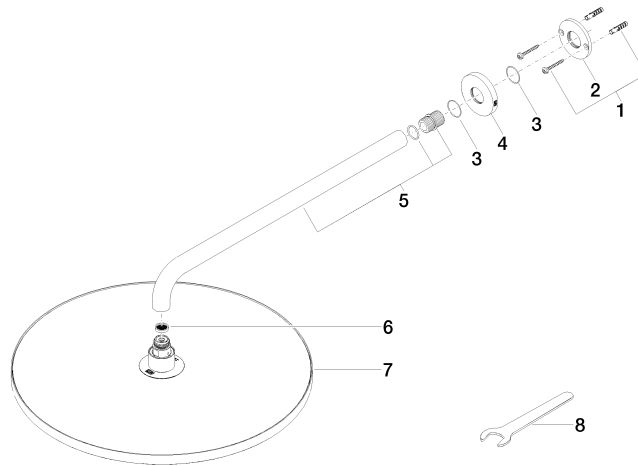

Rain shower with wall fixing 400 mm - Brushed Champagne (22kt Gold)

TARA

28 659 970

- 450mm projection
- rain shower Ø 400 mm
- PURE RAIN, max. flow rate 20 l/min (at 3 bar)
- Function from: 12 l/min
- rosette Ø 60 mm
- 1/2" connection
- with anti-scale system
- WRAS 2212012

Product change as of 1st April 2024: max. flow 20l/min

Fits: TARA, LISSÉ, VAIA, META

	Brushed Champagne (22kt Gold)	28 659 970-46
	Chrome	28 659 970-00
	Brushed Platinum	28 659 970-06
	Platinum	28 659 970-08
	Dark Chrome	28 659 970-19
	Light Gold	28 659 970-26
	Brushed Light Gold	28 659 970-27
	Brushed Durabrass (23kt Gold)	28 659 970-28
	Matte Black	28 659 970-33
	Brushed Bronze	28 659 970-42
	Champagne (22kt Gold)	28 659 970-47
	Brushed Chrome	28 659 970-93
	Brushed Dark Platinum	28 659 970-99

Recommended miscellaneous

- Concealed wall elbow -** 35 085 970 90
- max. recess depth 163 mm
 - min. recess depth 90 mm

28 659 970

Flow rate chart

Certificates

LGA_29237.

LGA_29238.

WRAS_2212012.

DVGW_DW-
6517DN0118.

28 659 970

Spare parts list

No.	Item Number	Name	Quantity used	Delivery time
1	04 30 31 032 00 90	fixing set	1	2
2	09 17 20 120 90	holder	1	2
3	09 14 10 150 90	seal	2	2
4	09 27 97 015-46	rosette	1	30
5	90 11 03 070 00-46	pipe	1	30
6	09 23 01 075 90	insert	1	2
7	04 12 05 090 00-46	shower	1	30
8	90 30 09 069 00 90	key	1	2