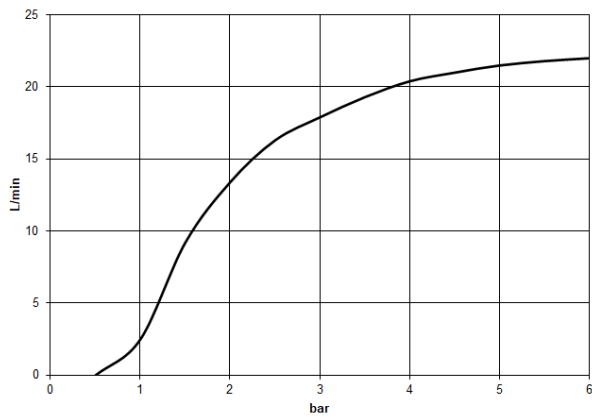

Rain shower with wall fixing 400 mm - Brushed Champagne (22kt Gold)

TARA

28 659 970

- 450mm projection
- rain shower Ø 400 mm
- PURE RAIN, max. flow rate 20 l/min (at 3 bar)
- Function from: 12 l/min
- rosette Ø 60 mm
- 1/2" connection
- with anti-scale system
- WRAS 2212012

Recommended miscellaneous

- Concealed wall elbow -** 35 085 970 90
- max. recess depth 163 mm
 - min. recess depth 90 mm

28 659 970

Flow rate chart

Certificates

LGA_29237.

LGA_29238.

WRAS_2212012.