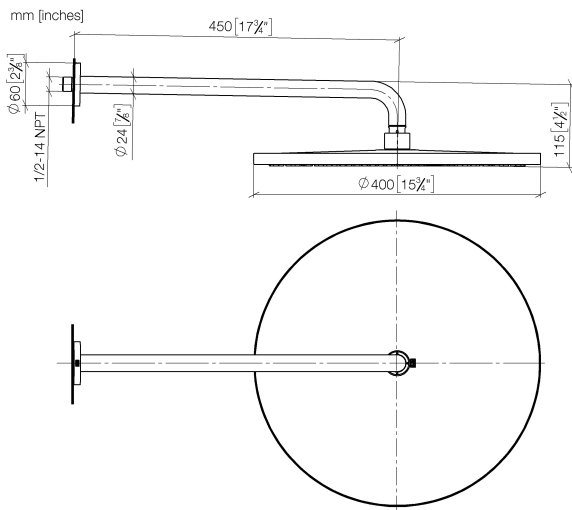

Rain shower with wall fixing 400 mm - Champagne (22kt Gold)

TARA

28 659 970

- 450mm projection
- rain shower Ø 400 mm
- PURE RAIN, max. flow rate 20 l/min (at 3 bar)
- Function from: 12 l/min
- rosette Ø 60 mm
- 1/2" connection
- with anti-scale system
- WRAS 1707033

Product change as of 1st April 2024: max. flow 20l/min

Fits: TARA, LISSÉ, VAIA, META

	Champagne (22kt Gold)	28 659 970-47
	Chrome	28 659 970-00
	Brushed Platinum	28 659 970-06
	Platinum	28 659 970-08
	Dark Chrome	28 659 970-19
	Light Gold	28 659 970-26
	Brushed Light Gold	28 659 970-27
	Brushed Durabronze (23kt Gold)	28 659 970-28
	Matte Black	28 659 970-33
	Brushed Bronze	28 659 970-42
	Brushed Champagne (22kt Gold)	28 659 970-46
	Brushed Chrome	28 659 970-93
	Brushed Dark Platinum	28 659 970-99

Recommended miscellaneous

- Concealed wall elbow -** 35 085 970 90
- max. recess depth 163 mm
 - min. recess depth 90 mm

28 659 970

Flow rate chart

Certificates

LGA_29237.

LGA_29238.

WRAS_2212012.

DVGW_DW-
6517DN0118.

28 659 970

Spare parts list

No.	Item Number	Name	Quantity used	Delivery time
1	04 30 31 032 00 90	fixing set	1	2
2	09 17 20 120 90	holder	1	2
3	09 14 10 150 90	seal	2	2
4	09 27 97 015-47	rosette	1	30
5	90 11 03 070 00-47	pipe	1	30
6	09 23 01 075 90	insert	1	2
7	04 12 05 090 00-47	shower	1	30
8	90 30 09 069 00 90	key	1	2