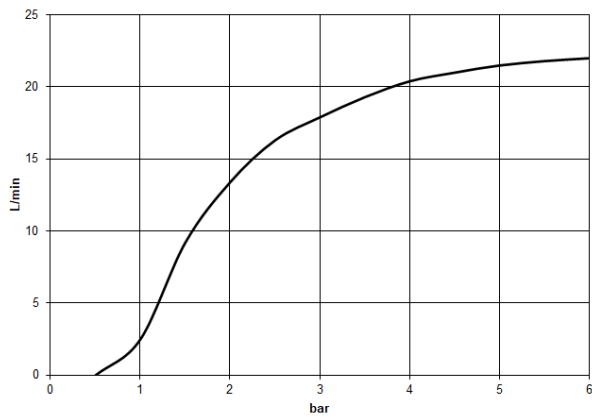

Rain shower with wall fixing 400 mm - Champagne (22kt Gold)

TARA

28 659 970

- 450mm projection
- rain shower Ø 400 mm
- PURE RAIN, max. flow rate 20 l/min (at 3 bar)
- Function from: 12 l/min
- rosette Ø 60 mm
- 1/2" connection
- with anti-scale system
- WRAS 1707033

Recommended miscellaneous

- Concealed wall elbow -** 35 085 970 90
- max. recess depth 163 mm
 - min. recess depth 90 mm

28 659 970

Flow rate chart

Certificates

LGA_29237.

LGA_29238.

WRAS_2212012.