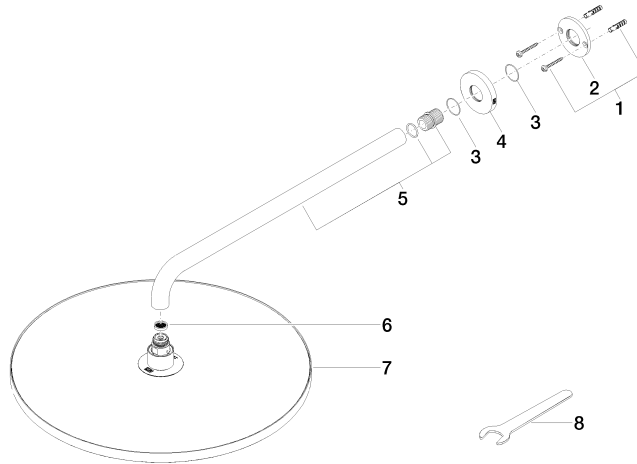

Rain shower with wall fixing 400 mm - Champagne (22kt Gold)

TARA

28 659 970

- 450mm projection
- rain shower Ø 400 mm
- PURE RAIN, max. flow rate 20 l/min (at 3 bar)
- Function from: 12 l/min
- rosette Ø 60 mm
- 1/2" connection
- with anti-scale system
- WRAS 1707033

Product change as of 1st April 2024: max. flow 20l/min

Fits: TARA, LISSÉ, VAIA, META

	Champagne (22kt Gold)	28 659 970-47
	Chrome	28 659 970-00
	Brushed Platinum	28 659 970-06
	Platinum	28 659 970-08
	Dark Chrome	28 659 970-19
	Light Gold	28 659 970-26
	Brushed Light Gold	28 659 970-27
	Brushed Durabronze (23kt Gold)	28 659 970-28
	Matte Black	28 659 970-33
	Brushed Bronze	28 659 970-42
	Brushed Champagne (22kt Gold)	28 659 970-46
	Brushed Chrome	28 659 970-93
	Brushed Dark Platinum	28 659 970-99

Recommended miscellaneous

- Concealed wall elbow -** 35 085 970 90
- max. recess depth 163 mm
 - min. recess depth 90 mm

28 659 970

Flow rate chart

Certificates

LGA_29237.

LGA_29238.

WRAS_2212012.

DVGW_DW-
6517DN0118.

28 659 970

Spare parts list

No.	Item Number	Name	Quantity used	Delivery time
1	04 30 31 032 00 90	fixing set	1	2
2	09 17 20 120 90	holder	1	2
3	09 14 10 150 90	seal	2	2
4	09 27 97 015-47	rosette	1	30
5	90 11 03 070 00-47	pipe	1	30
6	09 23 01 075 90	insert	1	2
7	04 12 05 090 00-47	shower	1	30
8	90 30 09 069 00 90	key	1	2