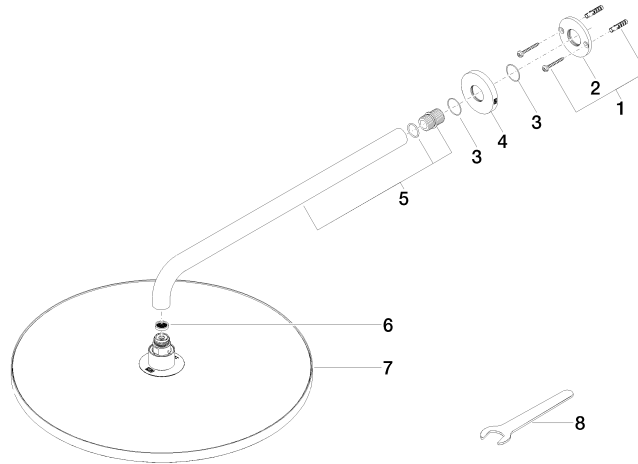

## Rain shower with wall fixing 400 mm - Brushed Dark Platinum

TARA

28 659 970

- 450mm projection
- rain shower Ø 400 mm
- PURE RAIN, max. flow rate 20 l/min (at 3 bar)
- Function from: 12 l/min
- rosette Ø 60 mm
- 1/2" connection
- with anti-scale system
- WRAS 2212012

Product change as of 1st April 2024: max. flow 20l/min

Fits: TARA, LISSÉ, VAIA, META

	Brushed Dark Platinum	28 659 970-99
	Chrome	28 659 970-00
	Brushed Platinum	28 659 970-06
	Platinum	28 659 970-08
	Dark Chrome	28 659 970-19
	Light Gold	28 659 970-26
	Brushed Light Gold	28 659 970-27
	Brushed Durabronze (23kt Gold)	28 659 970-28
	Matte Black	28 659 970-33
	Brushed Bronze	28 659 970-42
	Brushed Champagne (22kt Gold)	28 659 970-46
	Champagne (22kt Gold)	28 659 970-47
	Brushed Chrome	28 659 970-93

### Recommended miscellaneous

- Concealed wall elbow -** 35 085 970 90
- max. recess depth 163 mm
  - min. recess depth 90 mm

28 659 970

Flow rate chart

Certificates

LGA\_29237.

LGA\_29238.

WRAS\_2212012.

### Spare parts list

No.	Item Number	Name	Quantity used	Delivery time
1	04 30 31 032 00 90	fixing set	1	2
2	09 17 20 120 90	holder	1	2
3	09 14 10 150 90	seal	2	2
4	09 27 97 015-99	rosette	1	30
5	90 11 03 070 00-99	pipe	1	30
6	09 23 01 075 90	insert	1	2
7	04 12 05 090 00-99	shower	1	30
8	90 30 09 069 00 90	key	1	2