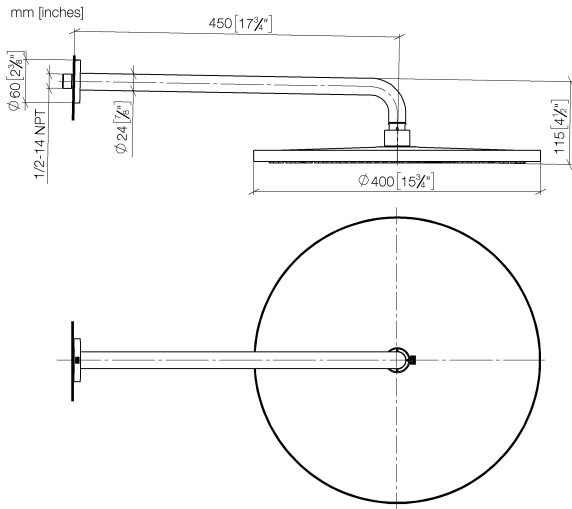

## Rain shower with wall fixing 400 mm - Brushed Dark Platinum

TARA

28 659 970

- 450mm projection
- rain shower Ø 400 mm
- PURE RAIN, max. flow rate 20 l/min (at 3 bar)
- Function from: 12 l/min
- rosette Ø 60 mm
- 1/2" connection
- with anti-scale system
- WRAS 2212012

Product change as of 1st April 2024: max. flow 20l/min

Fits: TARA, LISSÉ, VAIA, META

	Brushed Dark Platinum	28 659 970-99
	Chrome	28 659 970-00
	Brushed Platinum	28 659 970-06
	Platinum	28 659 970-08
	Dark Chrome	28 659 970-19
	Light Gold	28 659 970-26
	Brushed Light Gold	28 659 970-27
	Brushed Durabronze (23kt Gold)	28 659 970-28
	Matte Black	28 659 970-33
	Brushed Bronze	28 659 970-42
	Brushed Champagne (22kt Gold)	28 659 970-46
	Champagne (22kt Gold)	28 659 970-47
	Brushed Chrome	28 659 970-93

### Recommended miscellaneous

- Concealed wall elbow -** 35 085 970 90
- max. recess depth 163 mm
  - min. recess depth 90 mm

28 659 970

Flow rate chart

Certificates

LGA\_29237.

LGA\_29238.

WRAS\_2212012.

### Spare parts list

No.	Item Number	Name	Quantity used	Delivery time
1	04 30 31 032 00 90	fixing set	1	2
2	09 17 20 120 90	holder	1	2
3	09 14 10 150 90	seal	2	2
4	09 27 97 015-99	rosette	1	30
5	90 11 03 070 00-99	pipe	1	30
6	09 23 01 075 90	insert	1	2
7	04 12 05 090 00-99	shower	1	30
8	90 30 09 069 00 90	key	1	2