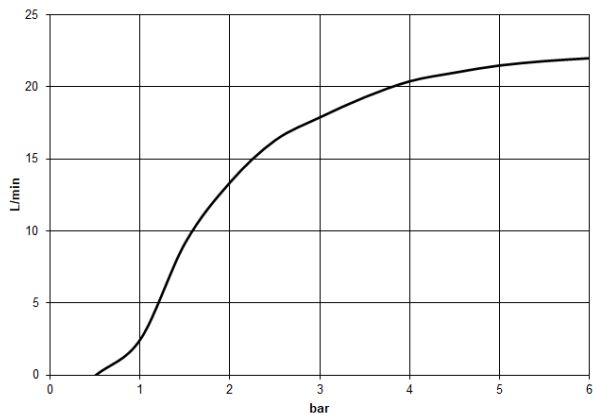

## Rain shower with wall fixing 400 mm - Brushed Dark Platinum

TARA

28 659 970

- 450mm projection
- rain shower Ø 400 mm
- PURE RAIN, max. flow rate 20 l/min (at 3 bar)
- Function from: 12 l/min
- rosette Ø 60 mm
- 1/2" connection
- with anti-scale system
- WRAS 2212012

### Recommended miscellaneous

- Concealed wall elbow -** 35 085 970 90
- max. recess depth 163 mm
  - min. recess depth 90 mm

28 659 970

Flow rate chart

Certificates

LGA\_29237.

LGA\_29238.

WRAS\_2212012.