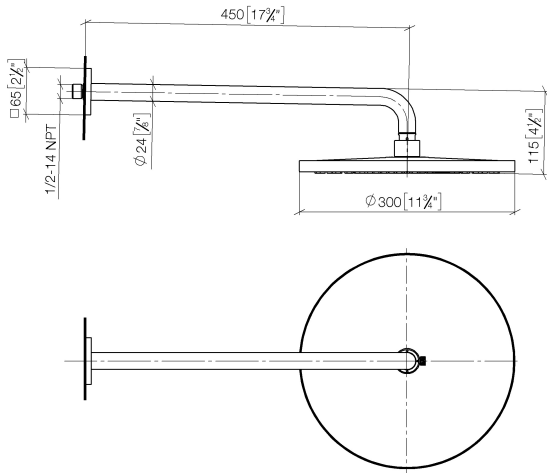

Rain shower with wall fixing FlowReduce 300 mm - Brushed Champagne (22kt Gold)

IMO

28 678 670

- 450mm projection
- rain shower Ø 300 mm
- rain flow
- max. flow 9 l/min
- Function from: 7 l/min
- rosette 65 x 65 mm
- 1/2" connection
- with anti-scale system
- quick clearing
- This product can help a building meet the requirements of Green Building Rating Systems, e.g. LEED®, BREEAM®, DGNB

**Rain shower with wall fixing FlowReduce 300 mm - Brushed Champagne (22kt Gold)**

IMO

28 678 670  
mm [inches]

**Flow rate chart**

**Certificates**

LGA\_29235.

Rain shower with wall fixing FlowReduce 300 mm - Brushed Champagne (22kt Gold)

IMO

28 678 670

Spare parts list

No.	Item Number	Name	Quantity used	Delivery time
1	04 30 31 032 00 90	fixing set	1	2
2	09 17 20 120 90	holder	1	2
3	09 14 10 150 90	seal	2	2
4	09 27 67 015-46	rosette	1	30
5	90 11 03 070 00-46	pipe	1	30
6	09 23 01 075 90	insert	1	2
7	90 12 05 091 20-46	shower	1	30
8	90 30 09 069 00 90	key	1	2