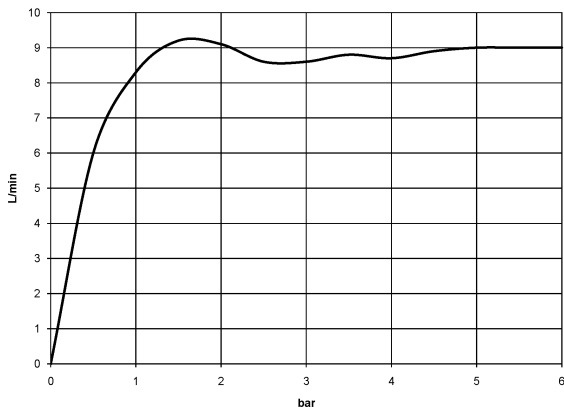

Rain shower with wall fixing FlowReduce 300 mm - Brushed Champagne (22kt Gold)

IMO

28 678 670

- 450mm projection
- rain shower Ø 300 mm
- rain flow
- max. flow 9 l/min
- Function from: 7 l/min
- rosette 65 x 65 mm
- 1/2" connection
- with anti-scale system
- quick clearing
- This product can help a building meet the requirements of Green Building Rating Systems, e.g. LEED®, BREEAM®, DGNB

**Rain shower with wall fixing FlowReduce 300 mm - Brushed Champagne (22kt Gold)**

IMO

28 678 670  
mm [inches]

**Flow rate chart**

**Certificates**

LGA\_29235.

Rain shower with wall fixing FlowReduce 300 mm - Brushed Champagne (22kt Gold)