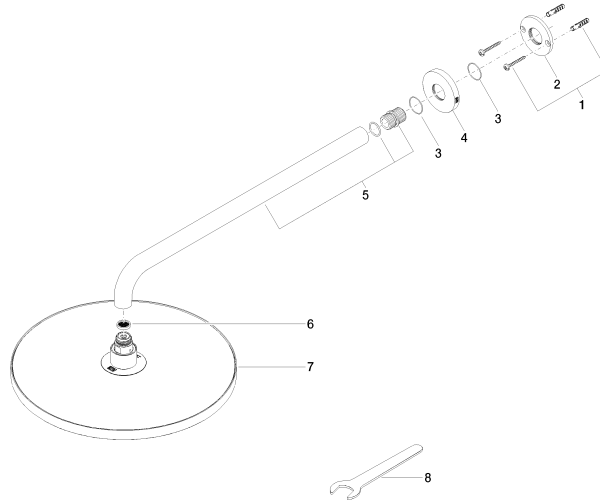

28 678 970

Fits: TARA, LISSÉ, VAIA, META

- 450mm projection
- rain shower Ø 300 mm
- PURE RAIN, max. flow rate 9 l/min (at 3 bar)
- Function from: 7 l/min
- rosette Ø 60 mm
- 1/2" connection
- with anti-scale system
- quick clearing
- This product can help a building meet the requirements of Green Building Rating Systems, e.g. LEED®, BREEAM®, DGNB

28 678 970

mm [inches]

Flow rate chart

Codes & Standards

DIN 4109

ISO 3822

Ü-Zeichen

Rain shower with wall fixing FlowReduce 300 mm - Light Gold

TARA

28 678 970

Certificates

LGA_29

28 678 970

Parts for other
finishes can be found
here: [Chrome](#)

Spare parts list