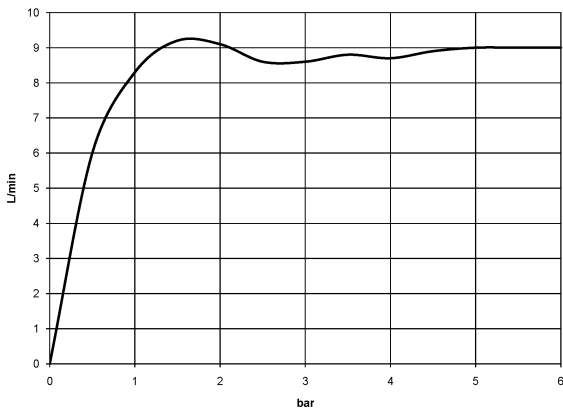

**Rain shower with wall fixing FlowReduce 300 mm - Champagne (22kt Gold)**

TARA

28 678 970

Fits: TARA, LISSÉ, VAIA, META

- 450mm projection
- rain shower Ø 300 mm
- PURE RAIN, max. flow rate 9 l/min (at 3 bar)
- Function from: 7 l/min
- rosette Ø 60 mm
- 1/2" connection
- with anti-scale system
- quick clearing
- This product can help a building meet the requirements of Green Building Rating Systems, e.g. LEED®, BREEAM®, DGNB

	Champagne (22kt Gold)	28 678 970-47
	Chrome	28 678 970-00
	Brushed Platinum	28 678 970-06
	Platinum	28 678 970-08
	Dark Chrome	28 678 970-19
	Light Gold	28 678 970-26
	Brushed Light Gold	28 678 970-27
	Brushed Durabronze (23kt Gold)	28 678 970-28
	Matte Black	28 678 970-33
	Brushed Bronze	28 678 970-42
	Brushed Champagne (22kt Gold)	28 678 970-46
	Brushed Chrome	28 678 970-93
	Brushed Dark Platinum	28 678 970-99

28 678 970

mm [inches]

Flow rate chart

Codes & Standards

DIN 4109

ISO 3822

Ü-Zeichen

Rain shower with wall fixing FlowReduce 300 mm - Champagne (22kt Gold)