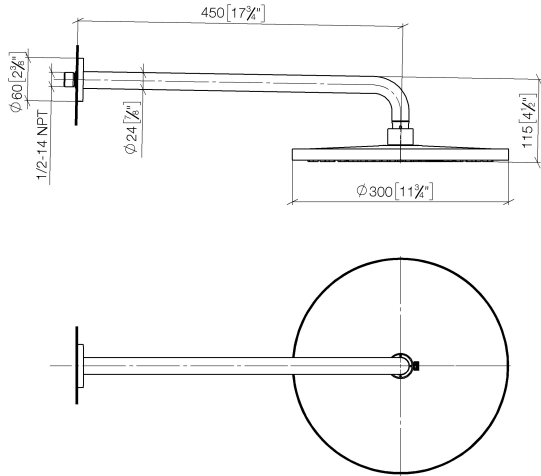

**Rain shower with wall fixing FlowReduce 300 mm - Champagne (22kt Gold)**

TARA

28 678 970

Fits: TARA, LISSÉ, VAIA, META

- 450mm projection
- rain shower Ø 300 mm
- PURE RAIN, max. flow rate 9 l/min (at 3 bar)
- Function from: 7 l/min
- rosette Ø 60 mm
- 1/2" connection
- with anti-scale system
- quick clearing
- This product can help a building meet the requirements of Green Building Rating Systems, e.g. LEED®, BREEAM®, DGNB

	Champagne (22kt Gold)	28 678 970-47
	Chrome	28 678 970-00
	Brushed Platinum	28 678 970-06
	Platinum	28 678 970-08
	Dark Chrome	28 678 970-19
	Light Gold	28 678 970-26
	Brushed Light Gold	28 678 970-27
	Brushed Durabronze (23kt Gold)	28 678 970-28
	Matte Black	28 678 970-33
	Brushed Bronze	28 678 970-42
	Brushed Champagne (22kt Gold)	28 678 970-46
	Brushed Chrome	28 678 970-93
	Brushed Dark Platinum	28 678 970-99

28 678 970

mm [inches]

Flow rate chart

Codes & Standards

DIN 4109

ISO 3822

Ü-Zeichen

Rain shower with wall fixing FlowReduce 300 mm - Champagne (22kt Gold)

Parts for other finishes can be found here: [Chrome](#)

Rain shower with wall fixing FlowReduce 300 mm - Champagne (22kt Gold)

TARA

28 678 970

**Spare parts list**

**Product version from 4/1/2024**

No.	Item Number	Name	Quantity used	Delivery time
	04 30 31 032 00 90	fixing set	9	2