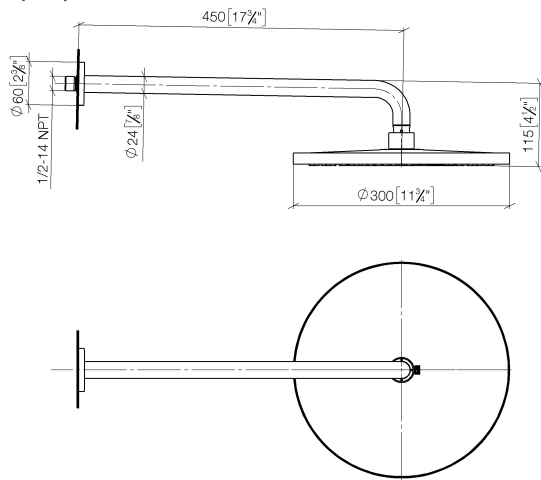

Rain shower with wall fixing 300 mm - Chrome

TARA

28 679 970

- 450mm projection
- rain shower Ø 300 mm
- PURE RAIN, max. flow rate 14 l/min (at 3 bar)
- Function from: 10 l/min
- rosette Ø 60 mm
- 1/2" connection
- with anti-scale system
- quick clearing
- WRAS 2212012

Fits: TARA, LISSÉ, VAIA, META

	Chrome	28 679 970-00
	Brushed Platinum	28 679 970-06
	Platinum	28 679 970-08
	Dark Chrome	28 679 970-19
	Light Gold	28 679 970-26
	Brushed Light Gold	28 679 970-27
	Brushed Durabrass (23kt Gold)	28 679 970-28
	Matte Black	28 679 970-33
	Brushed Bronze	28 679 970-42
	Brushed Champagne (22kt Gold)	28 679 970-46
	Champagne (22kt Gold)	28 679 970-47
	Brushed Chrome	28 679 970-93
	Brushed Dark Platinum	28 679 970-99

Recommended miscellaneous

- Concealed wall elbow -** 35 085 970 90
- max. recess depth 163 mm
 - min. recess depth 90 mm

28 679 970

mm [inches]

Flow rate chart

Certificates

WRAS_2212012. DVGW_DW- LGA_29235.
6517DN0118.

28 679 970

Spare parts list

No.	Item Number	Name	Quantity used	Delivery time
1	04 30 31 032 00 90	fixing set	1	2
2	09 17 20 120 90	holder	1	2
3	09 14 10 150 90	seal	2	2
4	09 27 97 015-00	rosette	1	10
5	90 11 03 070 00-00	pipe	1	10
6	09 23 01 075 90	insert	1	2
7	04 12 05 091 00-00	shower	1	10
8	90 30 09 069 00 90	key	1	2