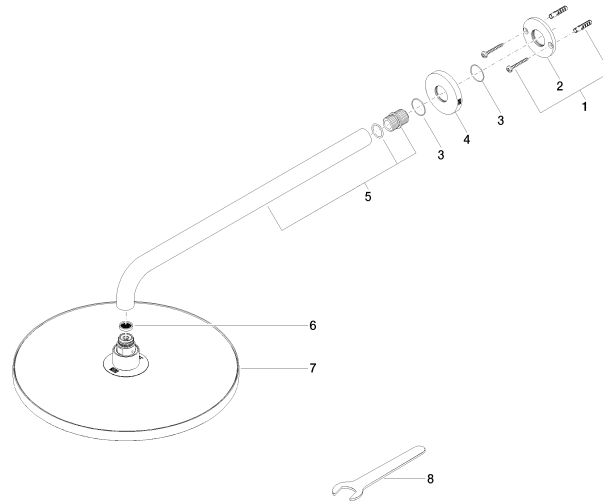

Rain shower with wall fixing 300 mm - Chrome

TARA

28 679 970

- 450mm projection
- rain shower Ø 300 mm
- PURE RAIN, max. flow rate 14 l/min (at 3 bar)
- Function from: 10 l/min
- rosette Ø 60 mm
- 1/2" connection
- with anti-scale system
- quick clearing
- WRAS 2212012

Fits: TARA, LISSÉ, VAIA, META

	Chrome	28 679 970-00
	Brushed Platinum	28 679 970-06
	Platinum	28 679 970-08
	Dark Chrome	28 679 970-19
	Light Gold	28 679 970-26
	Brushed Light Gold	28 679 970-27
	Brushed Durabrass (23kt Gold)	28 679 970-28
	Matte Black	28 679 970-33
	Brushed Bronze	28 679 970-42
	Brushed Champagne (22kt Gold)	28 679 970-46
	Champagne (22kt Gold)	28 679 970-47
	Brushed Chrome	28 679 970-93
	Brushed Dark Platinum	28 679 970-99

Recommended miscellaneous

- Concealed wall elbow -** 35 085 970 90
- max. recess depth 163 mm
 - min. recess depth 90 mm

28 679 970

mm [inches]

Flow rate chart

Certificates

WRAS_2212012. DVGW_DW- LGA_29235.
6517DN0118.

28 679 970

Spare parts list

No.	Item Number	Name	Quantity used	Delivery time
1	04 30 31 032 00 90	fixing set	1	2
2	09 17 20 120 90	holder	1	2
3	09 14 10 150 90	seal	2	2
4	09 27 97 015-00	rosette	1	10
5	90 11 03 070 00-00	pipe	1	10
6	09 23 01 075 90	insert	1	2
7	04 12 05 091 00-00	shower	1	10
8	90 30 09 069 00 90	key	1	2