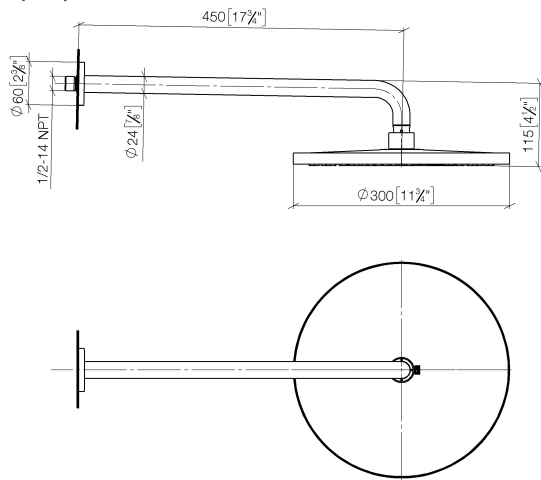

Rain shower with wall fixing 300 mm - Dark Chrome

TARA

28 679 970

- 450mm projection
- rain shower Ø 300 mm
- PURE RAIN, max. flow rate 14 l/min (at 3 bar)
- Function from: 10 l/min
- rosette Ø 60 mm
- 1/2" connection
- with anti-scale system
- quick clearing
- WRAS 2212012

Fits: TARA, LISSÉ, VAIA, META

	Dark Chrome	28 679 970-19
	Chrome	28 679 970-00
	Brushed Platinum	28 679 970-06
	Platinum	28 679 970-08
	Light Gold	28 679 970-26
	Brushed Light Gold	28 679 970-27
	Brushed Durabrass (23kt Gold)	28 679 970-28
	Matte Black	28 679 970-33
	Brushed Bronze	28 679 970-42
	Brushed Champagne (22kt Gold)	28 679 970-46
	Champagne (22kt Gold)	28 679 970-47
	Brushed Chrome	28 679 970-93
	Brushed Dark Platinum	28 679 970-99

Recommended miscellaneous

- Concealed wall elbow -** 35 085 970 90
- max. recess depth 163 mm
 - min. recess depth 90 mm

28 679 970

mm [inches]

Flow rate chart

Certificates

WRAS_2212012.

DVGW_DW-
6517DN0118.