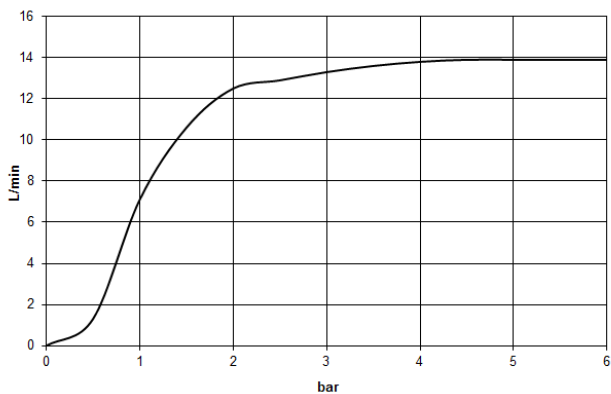

Rain shower with wall fixing 300 mm - Dark Chrome

TARA

28 679 970

- 450mm projection
- rain shower Ø 300 mm
- PURE RAIN, max. flow rate 14 l/min (at 3 bar)
- Function from: 10 l/min
- rosette Ø 60 mm
- 1/2" connection
- with anti-scale system
- quick clearing
- WRAS 2212012

Recommended miscellaneous

- Concealed wall elbow -** 35 085 970 90
- max. recess depth 163 mm
 - min. recess depth 90 mm

28 679 970

mm [inches]

Flow rate chart

Certificates

WRAS_2212012.

DVGW_DW-
6517DN0118.