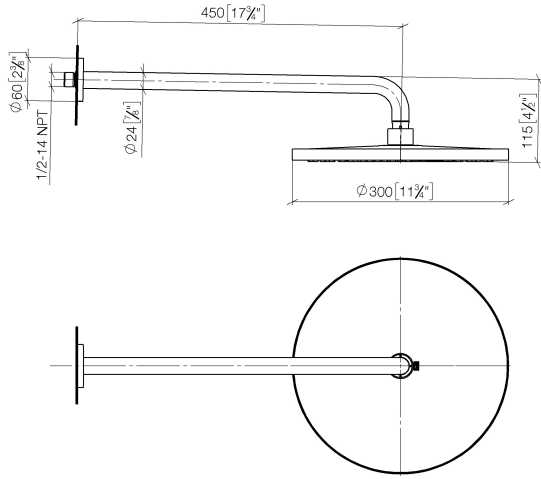

**Rain shower with wall fixing 300 mm - Brushed Bronze**

TARA

28 679 970

- 450mm projection
- rain shower Ø 300 mm
- PURE RAIN, max. flow rate 14 l/min (at 3 bar)
- Function from: 10 l/min
- rosette Ø 60 mm
- 1/2" connection
- with anti-scale system
- quick clearing
- WRAS 2212012

Fits: TARA, LISSÉ, VAIA, META

	Brushed Bronze	28 679 970-42
	Chrome	28 679 970-00
	Brushed Platinum	28 679 970-06
	Platinum	28 679 970-08
	Dark Chrome	28 679 970-19
	Light Gold	28 679 970-26
	Brushed Light Gold	28 679 970-27
	Brushed Durabronze (23kt Gold)	28 679 970-28
	Matte Black	28 679 970-33
	Brushed Champagne (22kt Gold)	28 679 970-46
	Champagne (22kt Gold)	28 679 970-47
	Brushed Chrome	28 679 970-93
	Brushed Dark Platinum	28 679 970-99

**Recommended miscellaneous**

- Concealed wall elbow -** 35 085 970 90
- min. recess depth 90 mm
  - max. recess depth 163 mm

28 679 970

mm [inches]

**Flow rate chart**

**Codes & Standards**

DIN 4109

EN 1112

TARA

28 679 970

**Spare parts list**

**Product version from 3/13/2017**

No.	Item Number	Name	Quantity used	Delivery time
	04 30 31 032 00 90	fixing set	9	2