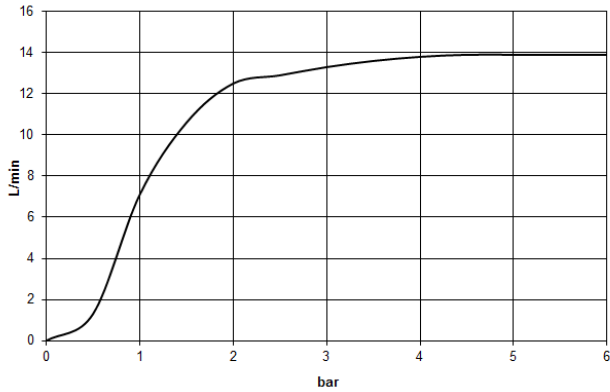

**Rain shower with wall fixing 300 mm - Brushed Bronze**

TARA

28 679 970

- 450mm projection
- rain shower Ø 300 mm
- PURE RAIN, max. flow rate 14 l/min (at 3 bar)
- Function from: 10 l/min
- rosette Ø 60 mm
- 1/2" connection
- with anti-scale system
- quick clearing
- WRAS 2212012

**Recommended miscellaneous**

- Concealed wall elbow -** 35 085 970 90
- min. recess depth 90 mm
  - max. recess depth 163 mm

28 679 970

mm [inches]

**Flow rate chart**

**Codes & Standards**

DIN 4109

EN 1112