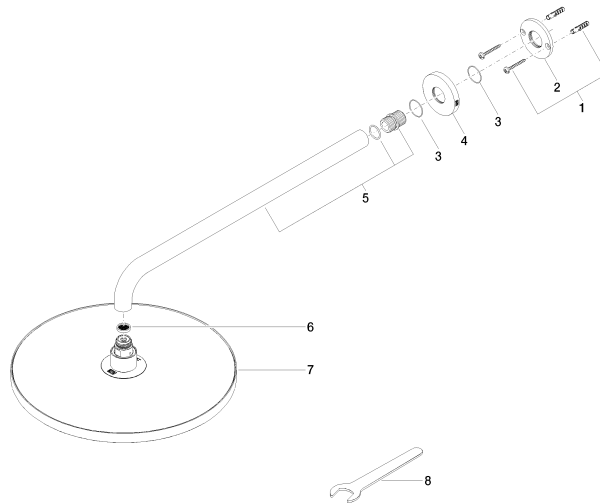

**Rain shower with wall fixing 300 mm - Brushed Bronze**

TARA

28 679 970

- 450mm projection
- rain shower Ø 300 mm
- PURE RAIN, max. flow rate 14 l/min (at 3 bar)
- Function from: 10 l/min
- rosette Ø 60 mm
- 1/2" connection
- with anti-scale system
- quick clearing
- WRAS 2212012

### Certificates

---

LGA\_29

DVGW\_DW-  
6517DN0

WRAS\_2212

28 679 970

Product version from 3/13/2017

Rain shower with wall fixing 300 mm - Brushed Bronze

TARA

28 679 970

**Spare parts list**

**Product version from 3/13/2017**

No.	Item Number	Name	Quantity used	Delivery time
	04 30 31 032 00 90	fixing set	9	2