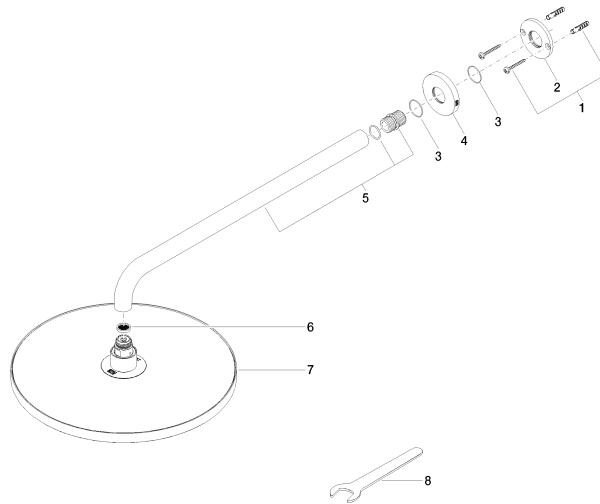

Rain shower with wall fixing 300 mm - Brushed Champagne (22kt Gold)

TARA

28 679 970

- 450mm projection
- rain shower Ø 300 mm
- PURE RAIN, max. flow rate 14 l/min (at 3 bar)
- Function from: 10 l/min
- rosette Ø 60 mm
- 1/2" connection
- with anti-scale system
- quick clearing
- WRAS 2212012

Recommended miscellaneous

- Concealed wall elbow -** 35 085 970 90
- max. recess depth 163 mm
 - min. recess depth 90 mm

28 679 970

mm [inches]

Flow rate chart

Codes & Standards

DIN 4109

EN 1112

ISO 3822

Scottish Water
Byelaws

UK Water Supply
Regulations

Ü-Zeichen

Rain shower with wall fixing 300 mm - Brushed Champagne (22kt Gold)

TARA

28 679 970

Certificates

LGA_29

DVGW_DW-
6517DN0

WRAS_2212

28 679 970

Product version from 3/13/2017

Rain shower with wall fixing 300 mm - Brushed Champagne (22kt Gold)

TARA

28 679 970