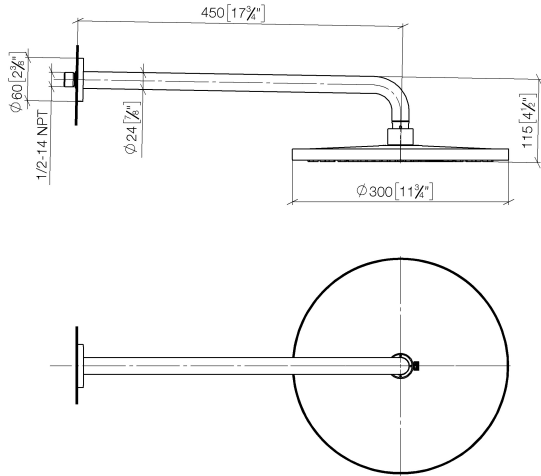

**Rain shower with wall fixing 300 mm - Champagne (22kt Gold)**

TARA

28 679 970

- 450mm projection
- rain shower Ø 300 mm
- PURE RAIN, max. flow rate 14 l/min (at 3 bar)
- Function from: 10 l/min
- rosette Ø 60 mm
- 1/2" connection
- with anti-scale system
- quick clearing
- WRAS 2212012

**Recommended miscellaneous**

**Concealed wall elbow -**

35 085 970 90

- max. recess depth 163 mm
- min. recess depth 90 mm

28 679 970

mm [inches]

Flow rate chart

Codes & Standards

DIN 4109

EN 1112

ISO 3822

Scottish Water  
Byelaws

UK Water Supply  
Regulations

Ü-Zeichen

Rain shower with wall fixing 300 mm - Champagne (22kt Gold)

TARA

TARA

28 679 970

**Spare parts list**

**Product version from 3/13/2017**

No.	Item Number	Name	Quantity used	Delivery time
	04 30 31 032 00 90	fixing set	9	2