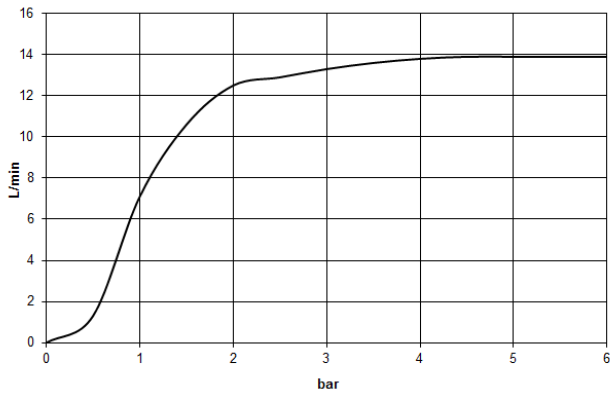

**Rain shower with wall fixing 300 mm - Champagne (22kt Gold)**

TARA

28 679 970

- 450mm projection
- rain shower Ø 300 mm
- PURE RAIN, max. flow rate 14 l/min (at 3 bar)
- Function from: 10 l/min
- rosette Ø 60 mm
- 1/2" connection
- with anti-scale system
- quick clearing
- WRAS 2212012

**Recommended miscellaneous**

**Concealed wall elbow -**

35 085 970 90

- max. recess depth 163 mm
- min. recess depth 90 mm

28 679 970

mm [inches]

Flow rate chart

Codes & Standards