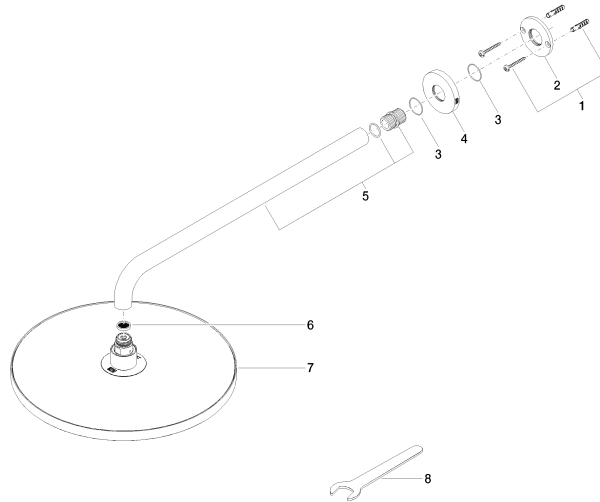

Rain shower with wall fixing 300 mm - Brushed Dark Platinum

TARA

28 679 970

- 450mm projection
- rain shower Ø 300 mm
- PURE RAIN, max. flow rate 14 l/min (at 3 bar)
- Function from: 10 l/min
- rosette Ø 60 mm
- 1/2" connection
- with anti-scale system
- quick clearing
- WRAS 2212012

DIN 4109

EN 1112

ISO 3822

Scottish Water
Byelaws

UK Water Supply
Regulations

Ü-Zeichen

Rain shower with wall fixing 300 mm - Brushed Dark Platinum

TARA

28 679 970

Certificates

LGA_29

DVGW_DW-
6517DN0

WRAS_2212

28 679 970

Product version from 3/13/2017

Rain shower with wall fixing 300 mm - Brushed Dark Platinum

TARA

28 679 970

Spare parts list

Product version from 3/13/2017

No.	Item Number	Name	Quantity used	Delivery time
	04 30 31 032 00 90	fixing set	9	2