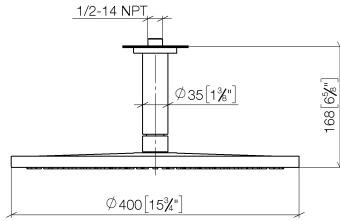

Rain shower with ceiling fixing 400 mm - Brushed Platinum

TARA

28 699 970

Fits: TARA, LISSÉ, VAIA, META

- rain shower Ø 400 mm
- PURE RAIN, max. flow rate 20 l/min (at 3 bar)
- Max. flow rate 20 l/min (at 3 bar)
- Function from: 12 l/min
- rosette Ø 60 mm optional
- 1/2" connection
- with anti-scale system
- quick clearing
- WRAS 2212012

Product change as of 1st April 2024: max. flow 20l/min

	Brushed Platinum	28 699 970-06
	Chrome	28 699 970-00
	Platinum	28 699 970-08
	Dark Chrome	28 699 970-19
	Light Gold	28 699 970-26
	Brushed Light Gold	28 699 970-27
	Brushed Durabronze (23kt Gold)	28 699 970-28
	Matte Black	28 699 970-33
	Brushed Bronze	28 699 970-42
	Brushed Champagne (22kt Gold)	28 699 970-46
	Champagne (22kt Gold)	28 699 970-47
	Brushed Chrome	28 699 970-93
	Brushed Dark Platinum	28 699 970-99

Recommended miscellaneous

- Concealed wall elbow -** 35 085 970 90
- max. recess depth 163 mm
 - min. recess depth 90 mm

28 699 970

mm [inches]

Flow rate chart

Codes & Standards

DIN 4109

EN 1112