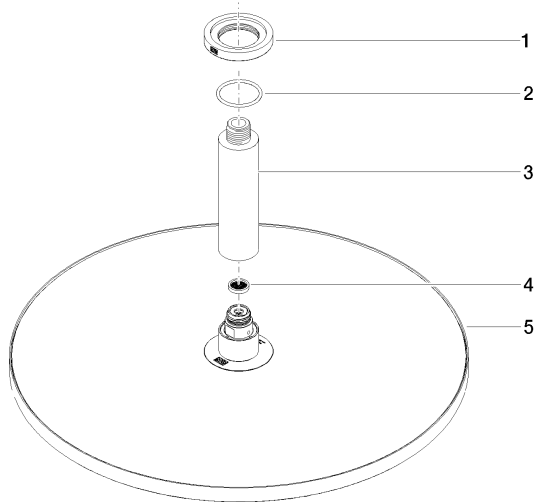

Rain shower with ceiling fixing 400 mm - Brushed Platinum

TARA

28 699 970

Fits: TARA, LISSÉ, VAIA, META

- rain shower Ø 400 mm
- PURE RAIN, max. flow rate 20 l/min (at 3 bar)
- Max. flow rate 20 l/min (at 3 bar)
- Function from: 12 l/min
- rosette Ø 60 mm optional
- 1/2" connection
- with anti-scale system
- quick clearing
- WRAS 2212012

Recommended miscellaneous

- Concealed wall elbow -** 35 085 970 90
- max. recess depth 163 mm
 - min. recess depth 90 mm

28 699 970

mm [inches]

Flow rate chart

Codes & Standards

DIN 4109

EN 1112

ISO 3822

Scottish Water
Byelaws

UK Water Supply
Regulations

Ü-Zeichen

Rain shower with ceiling fixing 400 mm - Brushed Platinum

TARA

28 699 970

Certificates

DVGW_DW-
6517DN0

LGA_29

WRAS_2212

28 699 970

Product version from 3/13/2017

Rain shower with ceiling fixing 400 mm - Brushed Platinum

TARA

28 699 970