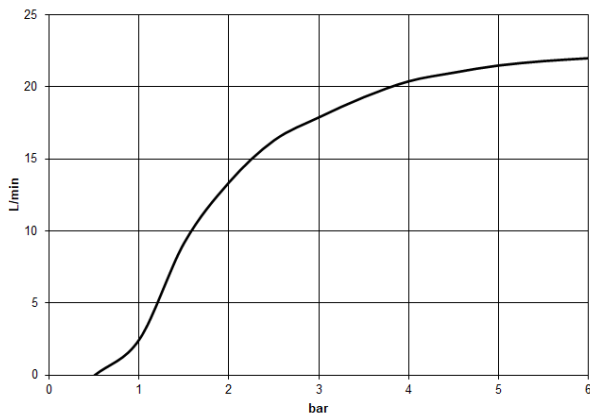

Rain shower with ceiling fixing 400 mm - Brushed Platinum

TARA

28 699 970

Fits: TARA, LISSÉ, VAIA, META

- rain shower Ø 400 mm
- PURE RAIN, max. flow rate 20 l/min (at 3 bar)
- Max. flow rate 20 l/min (at 3 bar)
- Function from: 12 l/min
- rosette Ø 60 mm optional
- 1/2" connection
- with anti-scale system
- quick clearing
- WRAS 2212012

Recommended miscellaneous

- Concealed wall elbow -** 35 085 970 90
- max. recess depth 163 mm
 - min. recess depth 90 mm

28 699 970

mm [inches]

Flow rate chart

Codes & Standards

DIN 4109

EN 1112