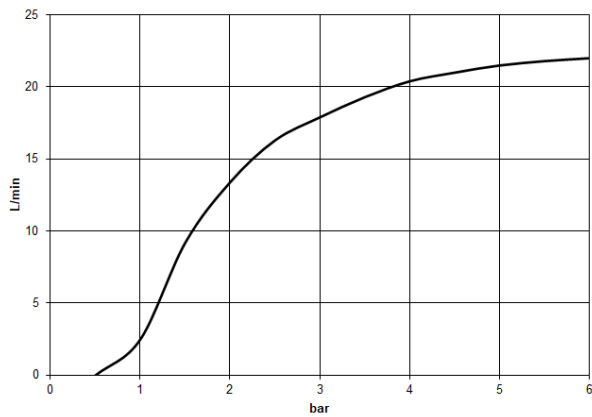

Rain shower with ceiling fixing 300 x 240 mm - Platinum

IMO

28 775 980

Fits: IMO, MEM, CL.1

- rain shower 300 x 240mm
- PURE RAIN, max. flow rate 20 l/min (at 3 bar)
- Function from: 12 l/min
- distance between ceiling and lower edge of the shower 165mm
- rosette 60 x 60, as required
- 1/2" connection
- with anti-scale system
- quick clearing
- WRAS 1707033

Recommended miscellaneous

- Concealed wall elbow -** 35 085 970 90
- max. recess depth 163 mm
 - min. recess depth 90 mm

28 775 980

mm [inches]

Flow rate chart

Certificates

LGA_29232.

WRAS_2212012.