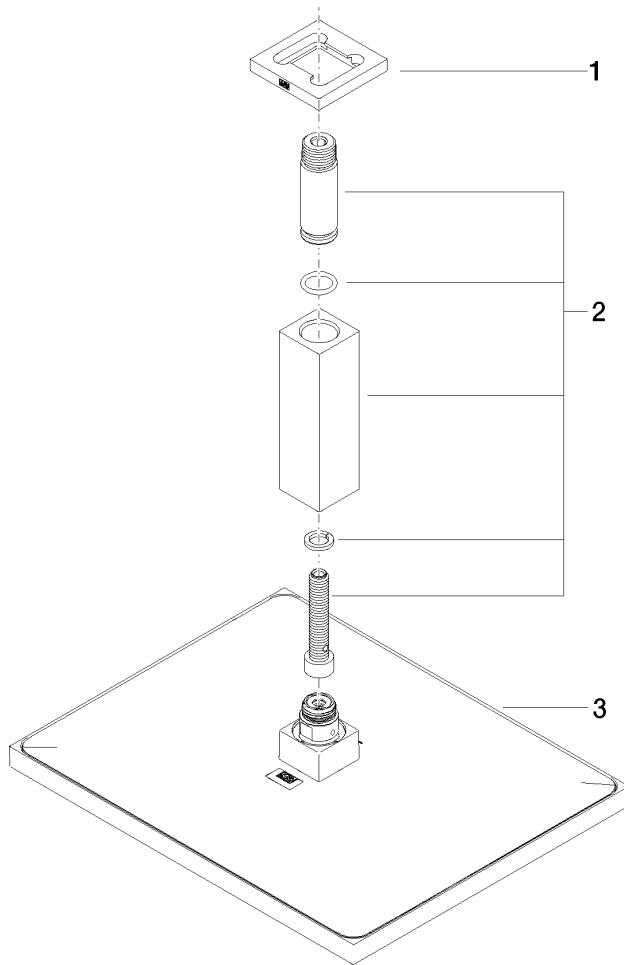

Rain shower with ceiling fixing 300 x 240 mm - Platinum

IMO

28 775 980

Fits: IMO, MEM, CL.1

- rain shower 300 x 240mm
- PURE RAIN, max. flow rate 20 l/min (at 3 bar)
- Function from: 12 l/min
- distance between ceiling and lower edge of the shower 165mm
- rosette 60 x 60, as required
- 1/2" connection
- with anti-scale system
- quick clearing
- WRAS 1707033

Recommended miscellaneous

- Concealed wall elbow -** 35 085 970 90
- max. recess depth 163 mm
 - min. recess depth 90 mm

28 775 980

mm [inches]

Flow rate chart

Certificates

LGA_29232.

WRAS_2212012.

LGA_38662.

28 775 980

Spare parts list

No.	Item Number	Name	Quantity used	Delivery time
1	09 27 98 017-08	rosette	1	40
2	90 11 10 092 00-08	connection	1	40
3	04 12 05 063 00-08	shower	1	40