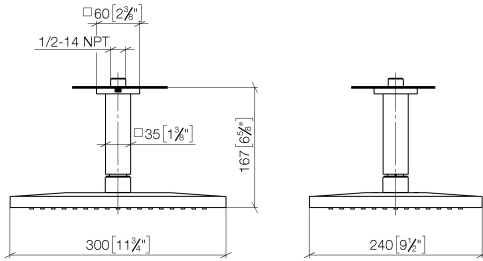

Rain shower with ceiling fixing 300 x 240 mm - Platinum

IMO

28 775 980

Fits: IMO, MEM, CL.1

- rain shower 300 x 240mm
- PURE RAIN, max. flow rate 20 l/min (at 3 bar)
- Function from: 12 l/min
- distance between ceiling and lower edge of the shower 165mm
- rosette 60 x 60, as required
- 1/2" connection
- with anti-scale system
- quick clearing
- WRAS 1707033

Product change as of 1st April 2024: max. flow 20l/min

	Platinum	28 775 980-08
	Chrome	28 775 980-00
	Brushed Platinum	28 775 980-06
	Dark Chrome	28 775 980-19
	Brushed Light Gold	28 775 980-27
	Brushed Durabronze (23kt Gold)	28 775 980-28
	Matte Black	28 775 980-33
	Brushed Champagne (22kt Gold)	28 775 980-46
	Champagne (22kt Gold)	28 775 980-47
	Brushed Chrome	28 775 980-93
	Brushed Dark Platinum	28 775 980-99

Recommended miscellaneous

- Concealed wall elbow -** 35 085 970 90
- max. recess depth 163 mm
 - min. recess depth 90 mm

28 775 980

mm [inches]

Flow rate chart

Certificates

LGA_29232.

WRAS_2212012.