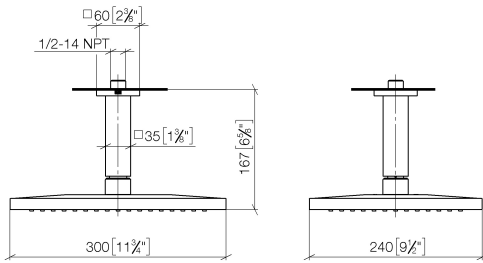

**Rain shower with ceiling fixing 300 x 240 mm - Champagne (22kt Gold)**

IMO

28 775 980

Fits: IMO, MEM, CL.1

- rain shower 300 x 240mm
- PURE RAIN, max. flow rate 20 l/min (at 3 bar)
- Function from: 12 l/min
- distance between ceiling and lower edge of the shower 165mm
- rosette 60 x 60, as required
- 1/2" connection
- with anti-scale system
- quick clearing
- WRAS 1707033

Product change as of 1st April 2024: max. flow 20l/min

	Champagne (22kt Gold)	28 775 980-47
	Chrome	28 775 980-00
	Brushed Platinum	28 775 980-06
	Platinum	28 775 980-08
	Dark Chrome	28 775 980-19
	Brushed Light Gold	28 775 980-27
	Brushed Durabronze (23kt Gold)	28 775 980-28
	Matte Black	28 775 980-33
	Brushed Champagne (22kt Gold)	28 775 980-46
	Brushed Chrome	28 775 980-93
	Brushed Dark Platinum	28 775 980-99

**Recommended miscellaneous**

- Concealed wall elbow -** 35 085 970 90
- max. recess depth 163 mm
  - min. recess depth 90 mm

28 775 980

mm [inches]

Flow rate chart

Certificates

LGA\_29232.      WRAS\_2212012.      LGA\_38662.