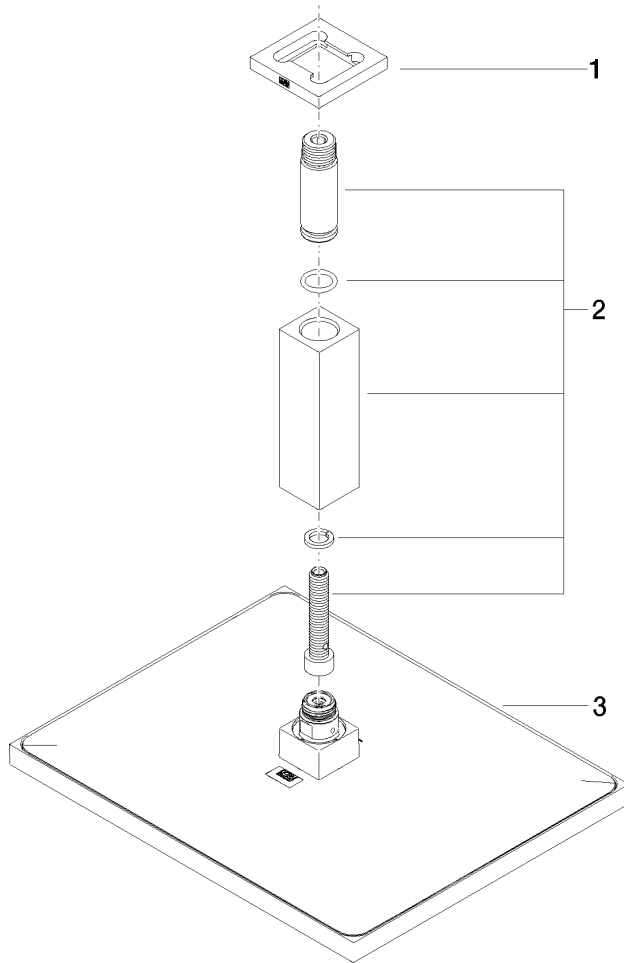

**Rain shower with ceiling fixing 300 x 240 mm - Champagne (22kt Gold)**

IMO

28 775 980

Fits: IMO, MEM, CL.1

- rain shower 300 x 240mm
- PURE RAIN, max. flow rate 20 l/min (at 3 bar)
- Function from: 12 l/min
- distance between ceiling and lower edge of the shower 165mm
- rosette 60 x 60, as required
- 1/2" connection
- with anti-scale system
- quick clearing
- WRAS 1707033

**Recommended miscellaneous**

- Concealed wall elbow -** 35 085 970 90
- max. recess depth 163 mm
  - min. recess depth 90 mm

28 775 980

mm [inches]

Flow rate chart

Certificates

LGA\_29232.      WRAS\_2212012.      LGA\_38662.

28 775 980

Spare parts list

No.	Item Number	Name	Quantity used	Delivery time
1	09 27 98 017-47	rosette	1	30
2	90 11 10 092 00-47	connection	1	30
3	04 12 05 063 00-47	shower	1	30