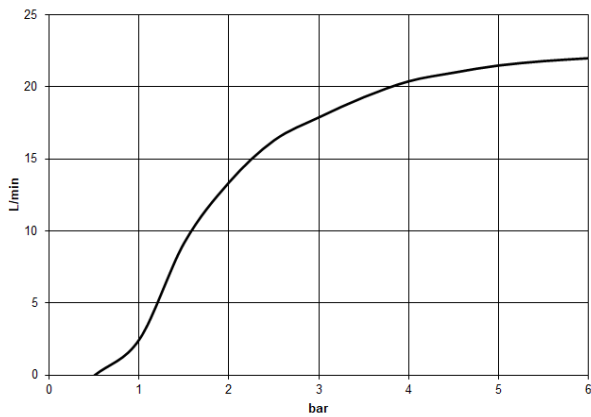

**Rain shower with ceiling fixing 300 x 240 mm - Champagne (22kt Gold)**

IMO

28 775 980

Fits: IMO, MEM, CL.1

- rain shower 300 x 240mm
- PURE RAIN, max. flow rate 20 l/min (at 3 bar)
- Function from: 12 l/min
- distance between ceiling and lower edge of the shower 165mm
- rosette 60 x 60, as required
- 1/2" connection
- with anti-scale system
- quick clearing
- WRAS 1707033

**Recommended miscellaneous**

- Concealed wall elbow -** 35 085 970 90
- max. recess depth 163 mm
  - min. recess depth 90 mm

28 775 980

mm [inches]

Flow rate chart

Certificates

LGA\_29232.      WRAS\_2212012.      LGA\_38662.