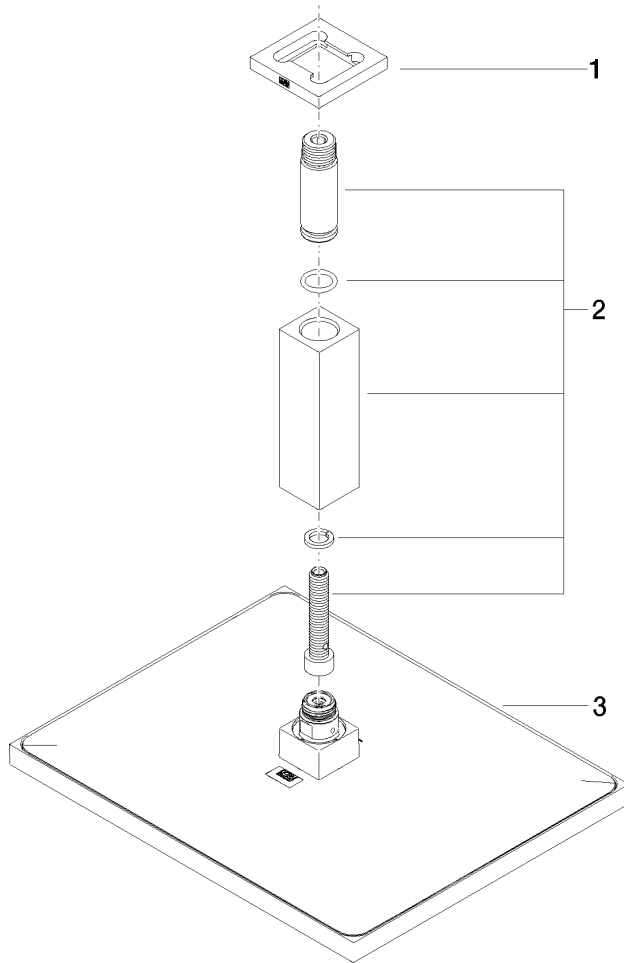

Rain shower with ceiling fixing 300 x 240 mm - Brushed Dark Platinum

IMO

28 775 980

Fits: IMO, MEM, CL.1

- rain shower 300 x 240mm
- PURE RAIN, max. flow rate 20 l/min (at 3 bar)
- Function from: 12 l/min
- distance between ceiling and lower edge of the shower 165mm
- rosette 60 x 60, as required
- 1/2" connection
- with anti-scale system
- quick clearing
- WRAS 1707033

Recommended miscellaneous

- Concealed wall elbow -** 35 085 970 90
- max. recess depth 163 mm
 - min. recess depth 90 mm

28 775 980

mm [inches]

Flow rate chart

Certificates

LGA_29232. WRAS_2212012. LGA_38662.

28 775 980

Spare parts list

No.	Item Number	Name	Quantity used	Delivery time
1	09 27 98 017-99	rosette	1	30
2	90 11 10 092 00-99	connection	1	30
3	04 12 05 063 00-99	shower	1	30