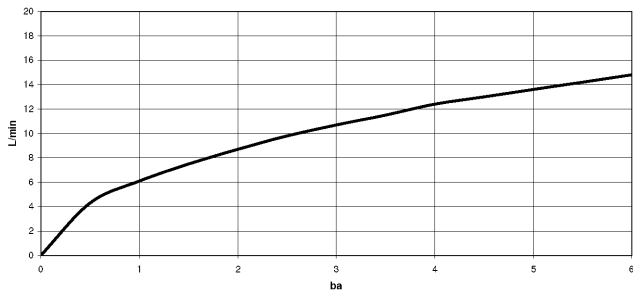

MEM Single-lever basin mixer - Brushed Durabron (23kt Gold)

MEM

29 210 782

- hole diameter 35 mm
- rosette 60 x 60 mm
- 3x screw-in M 10 x 1 pressure hose, leak-tested

	Brushed Durabron (23kt Gold)	29 210 782-28
	Chrome	29 210 782-00
	Brushed Platinum	29 210 782-06
	Platinum	29 210 782-08
	Dark Chrome	29 210 782-19
	Brushed Champagne (22kt Gold)	29 210 782-46
	Champagne (22kt Gold)	29 210 782-47
	Brushed Dark Platinum	29 210 782-99

29 210 782

mm [inches]

Flow rate chart

Certificates

LGA_28449.

GDV_0400283.

29 210 782

Parts for other
finishes can be found
here: [Chrome](#)